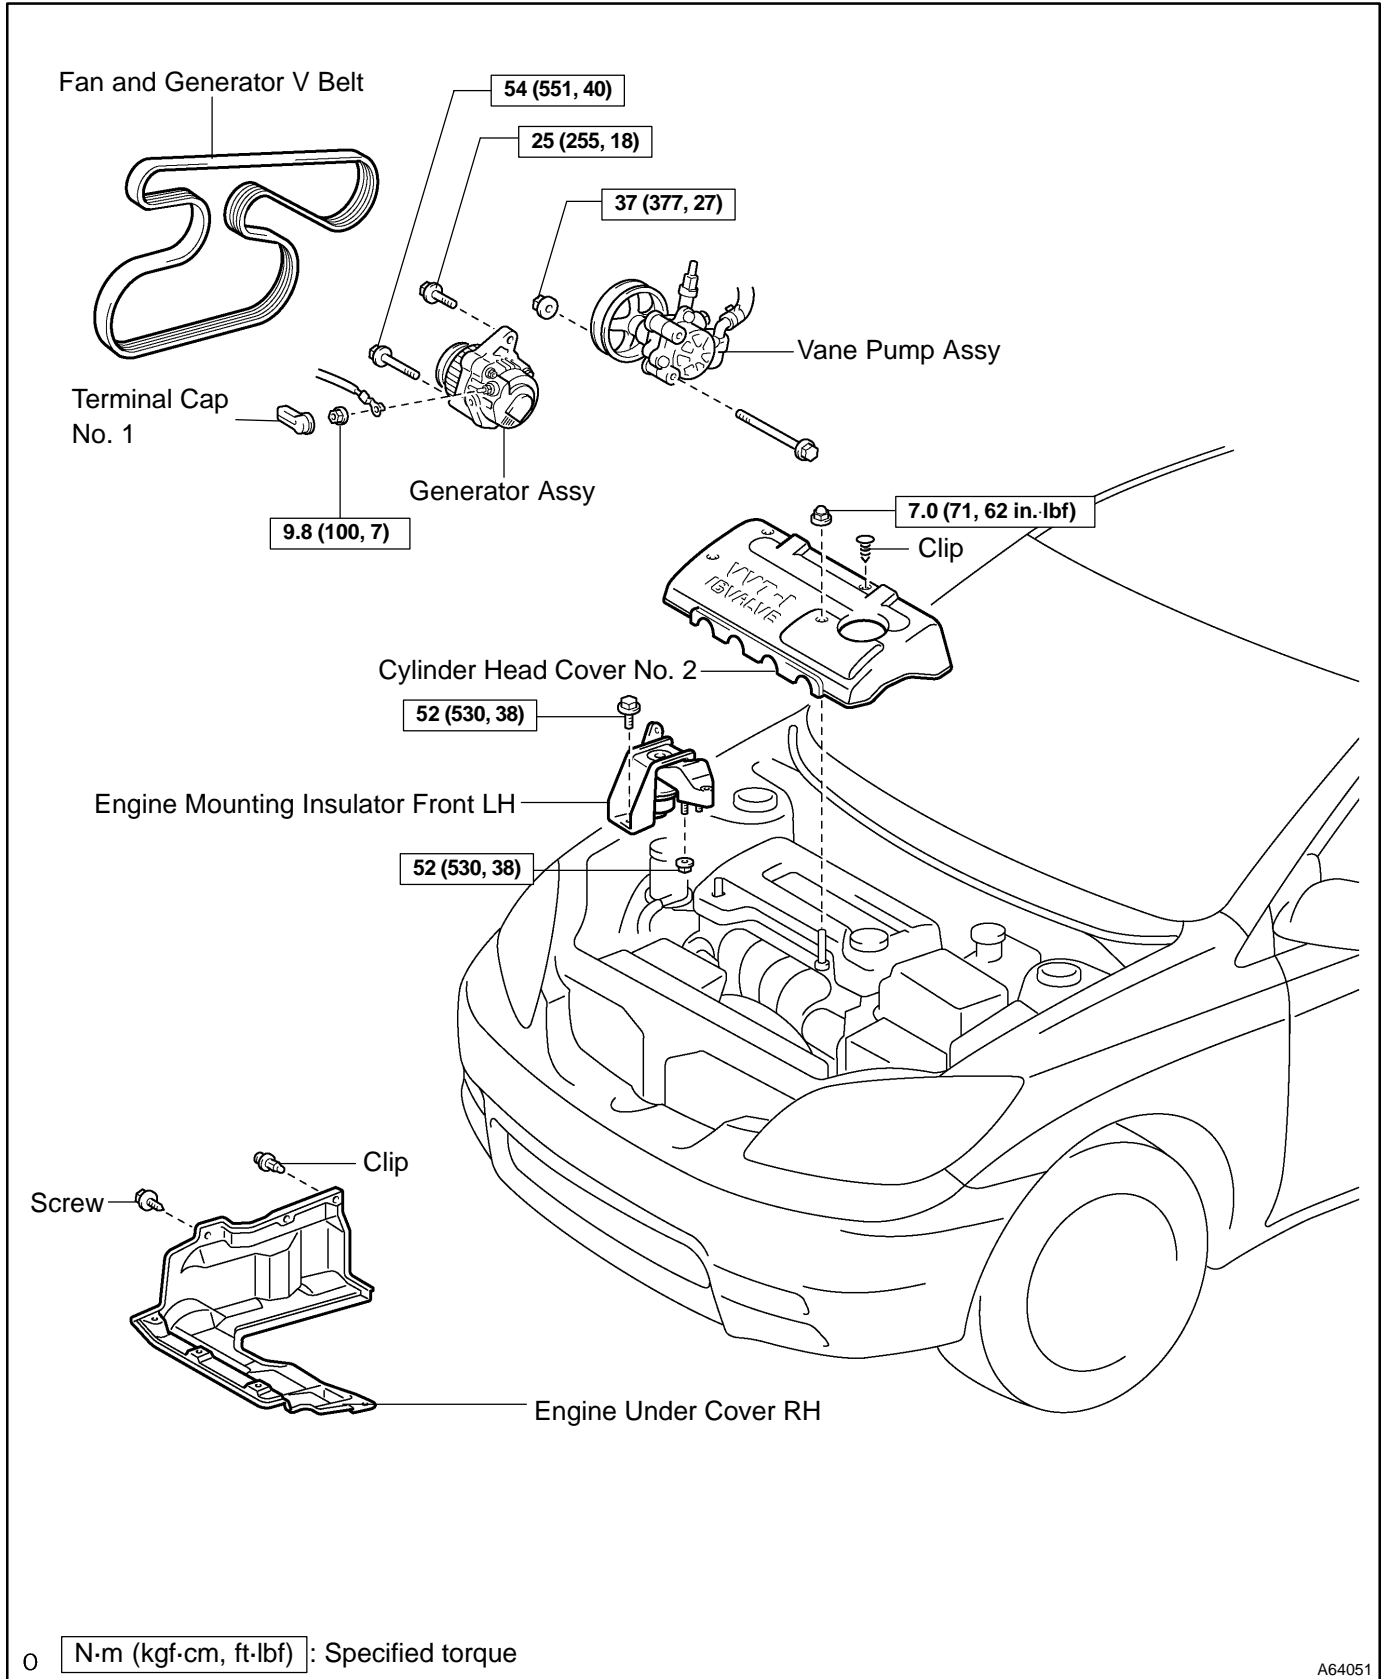

OIL PUMP ASSY (1ZZ-FE) COMPONENTS

1707Q-01

A64051

LUBRICATION - OIL PUMP ASSY (1ZZ-FE)

A65220