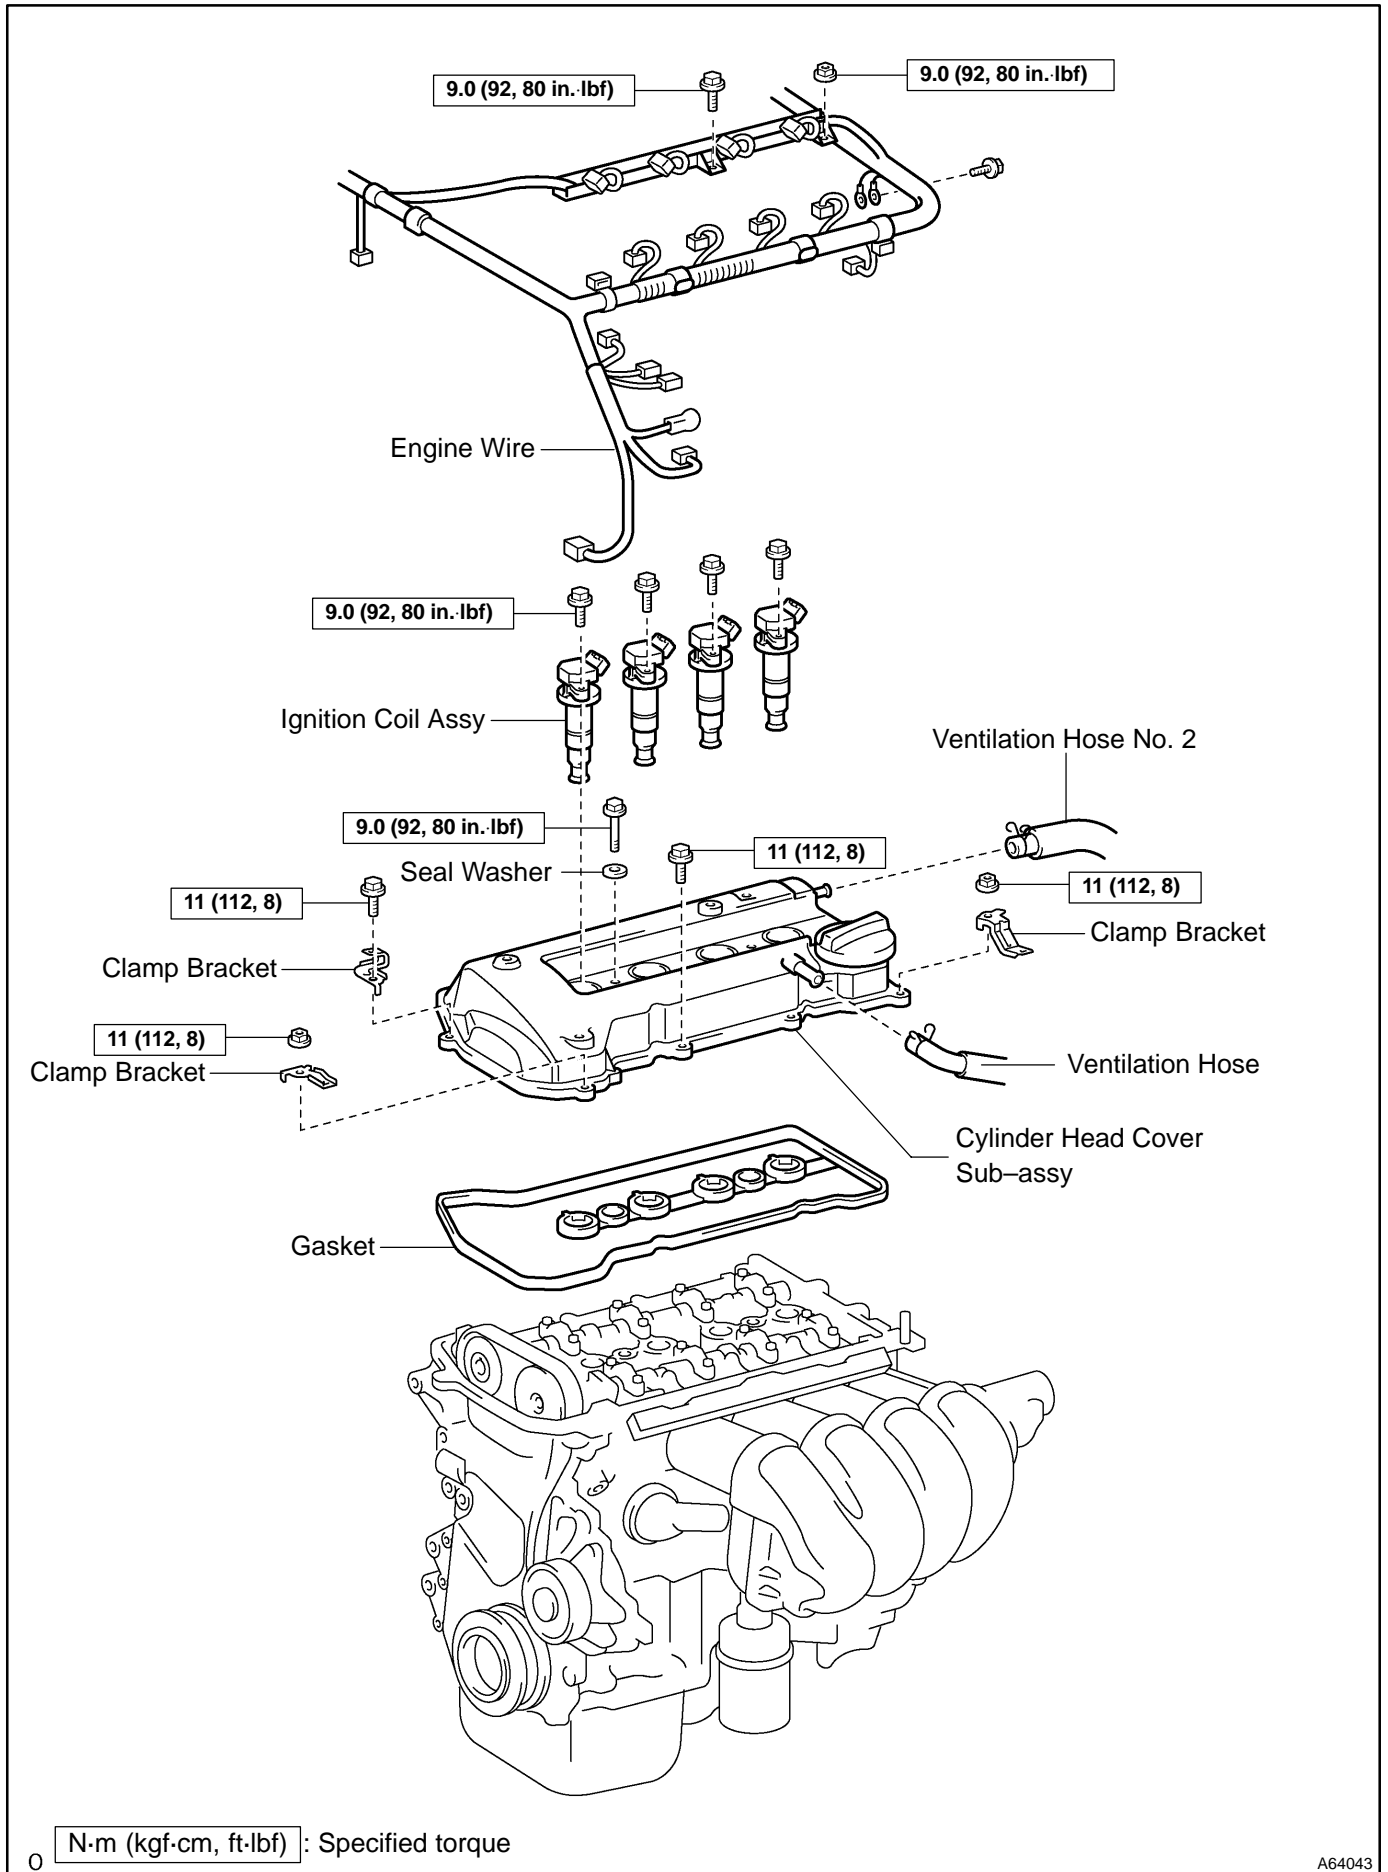

OIL PUMP ASSY (1ZZ-FE) COMPONENTS

1707Q-01

A64051

LUBRICATION - OIL PUMP ASSY (1ZZ-FE)

A65220