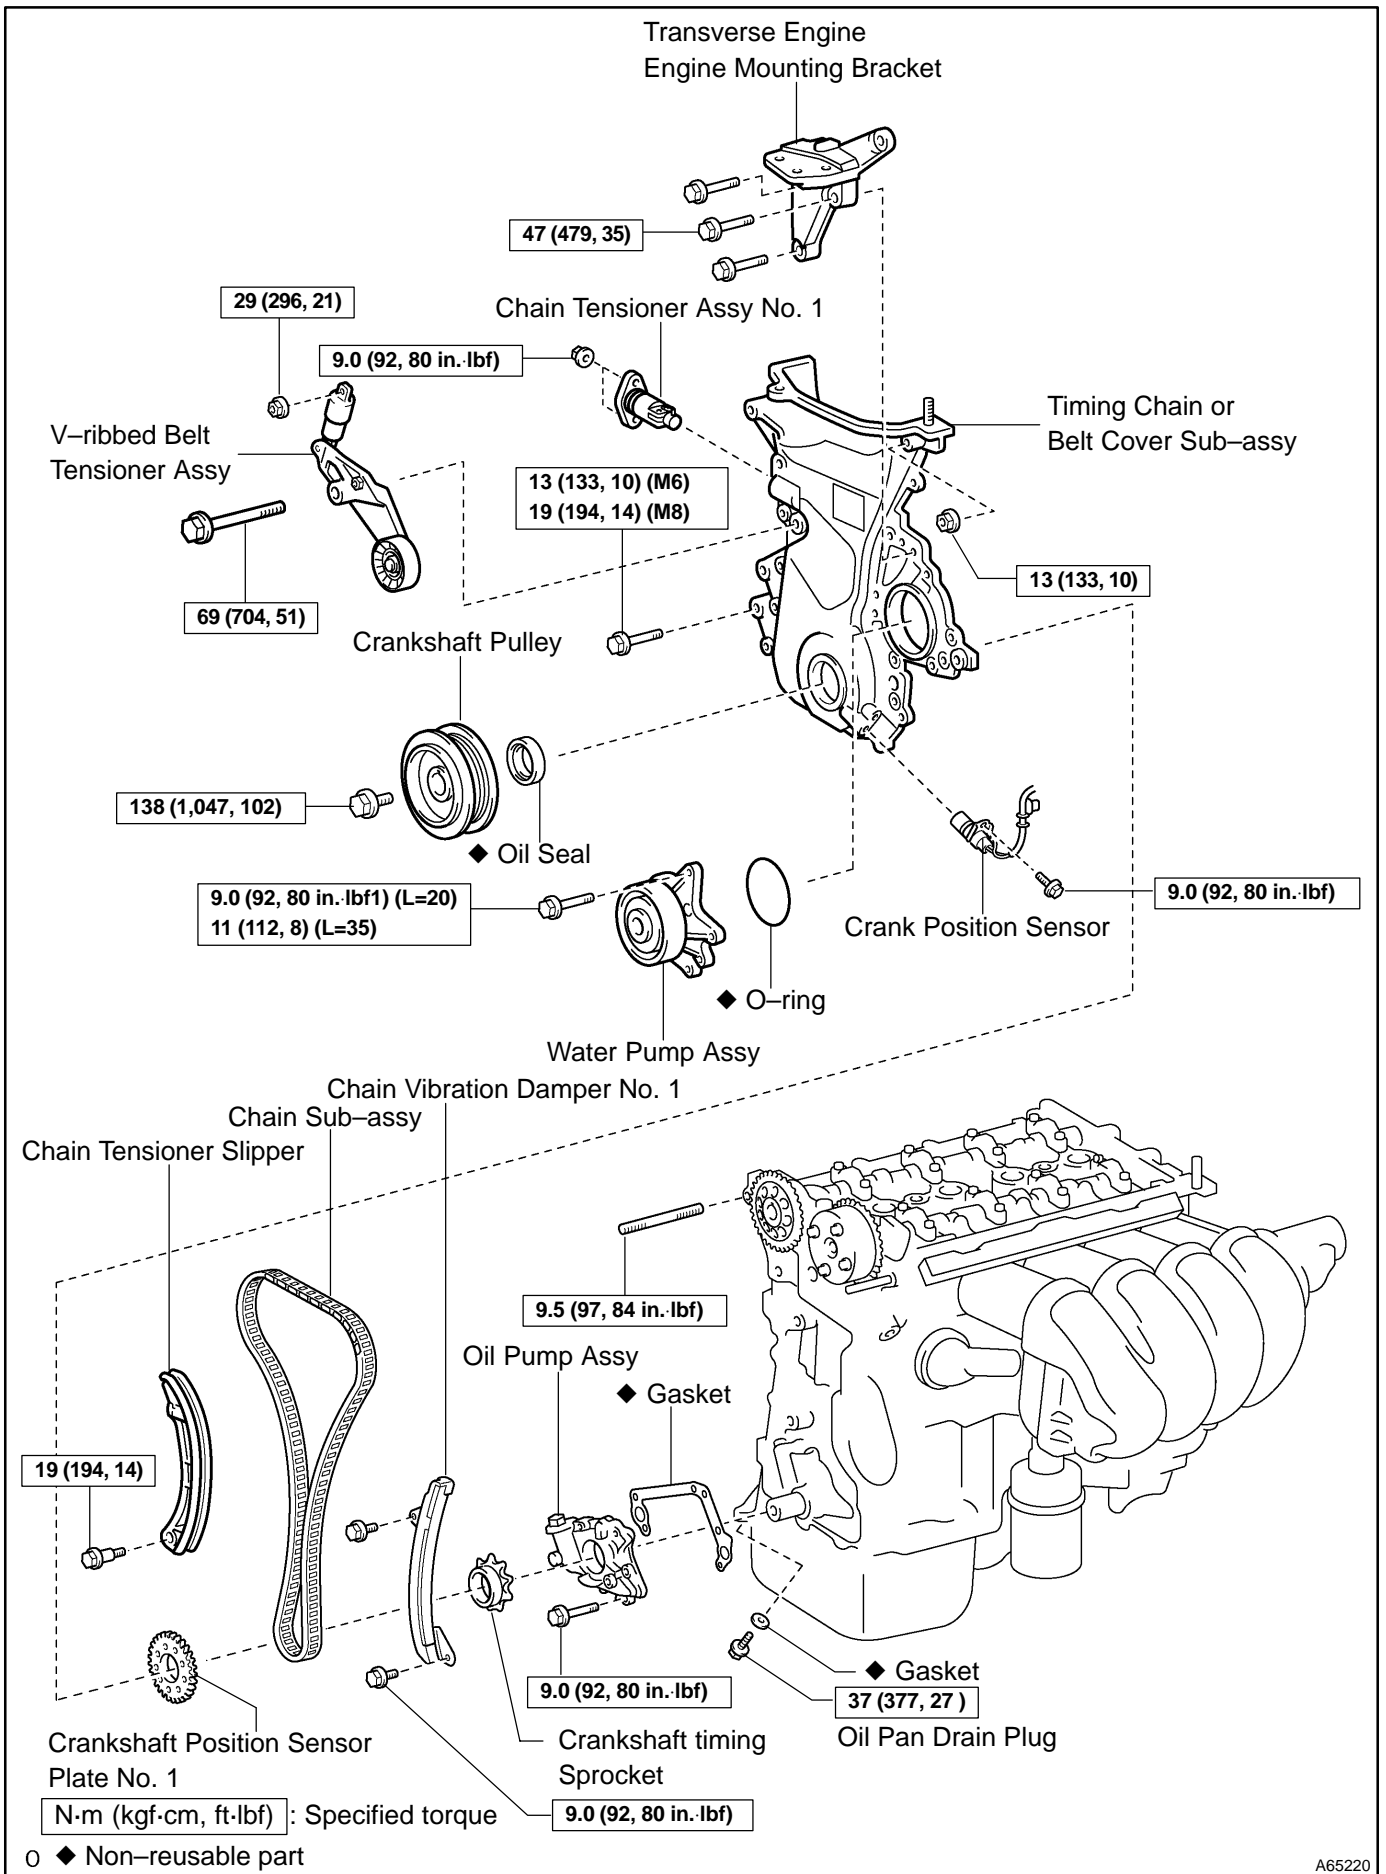

OIL PUMP ASSY (1ZZ-FE) COMPONENTS

1707Q-01

A64051

LUBRICATION - OIL PUMP ASSY (1ZZ-FE)

A65220