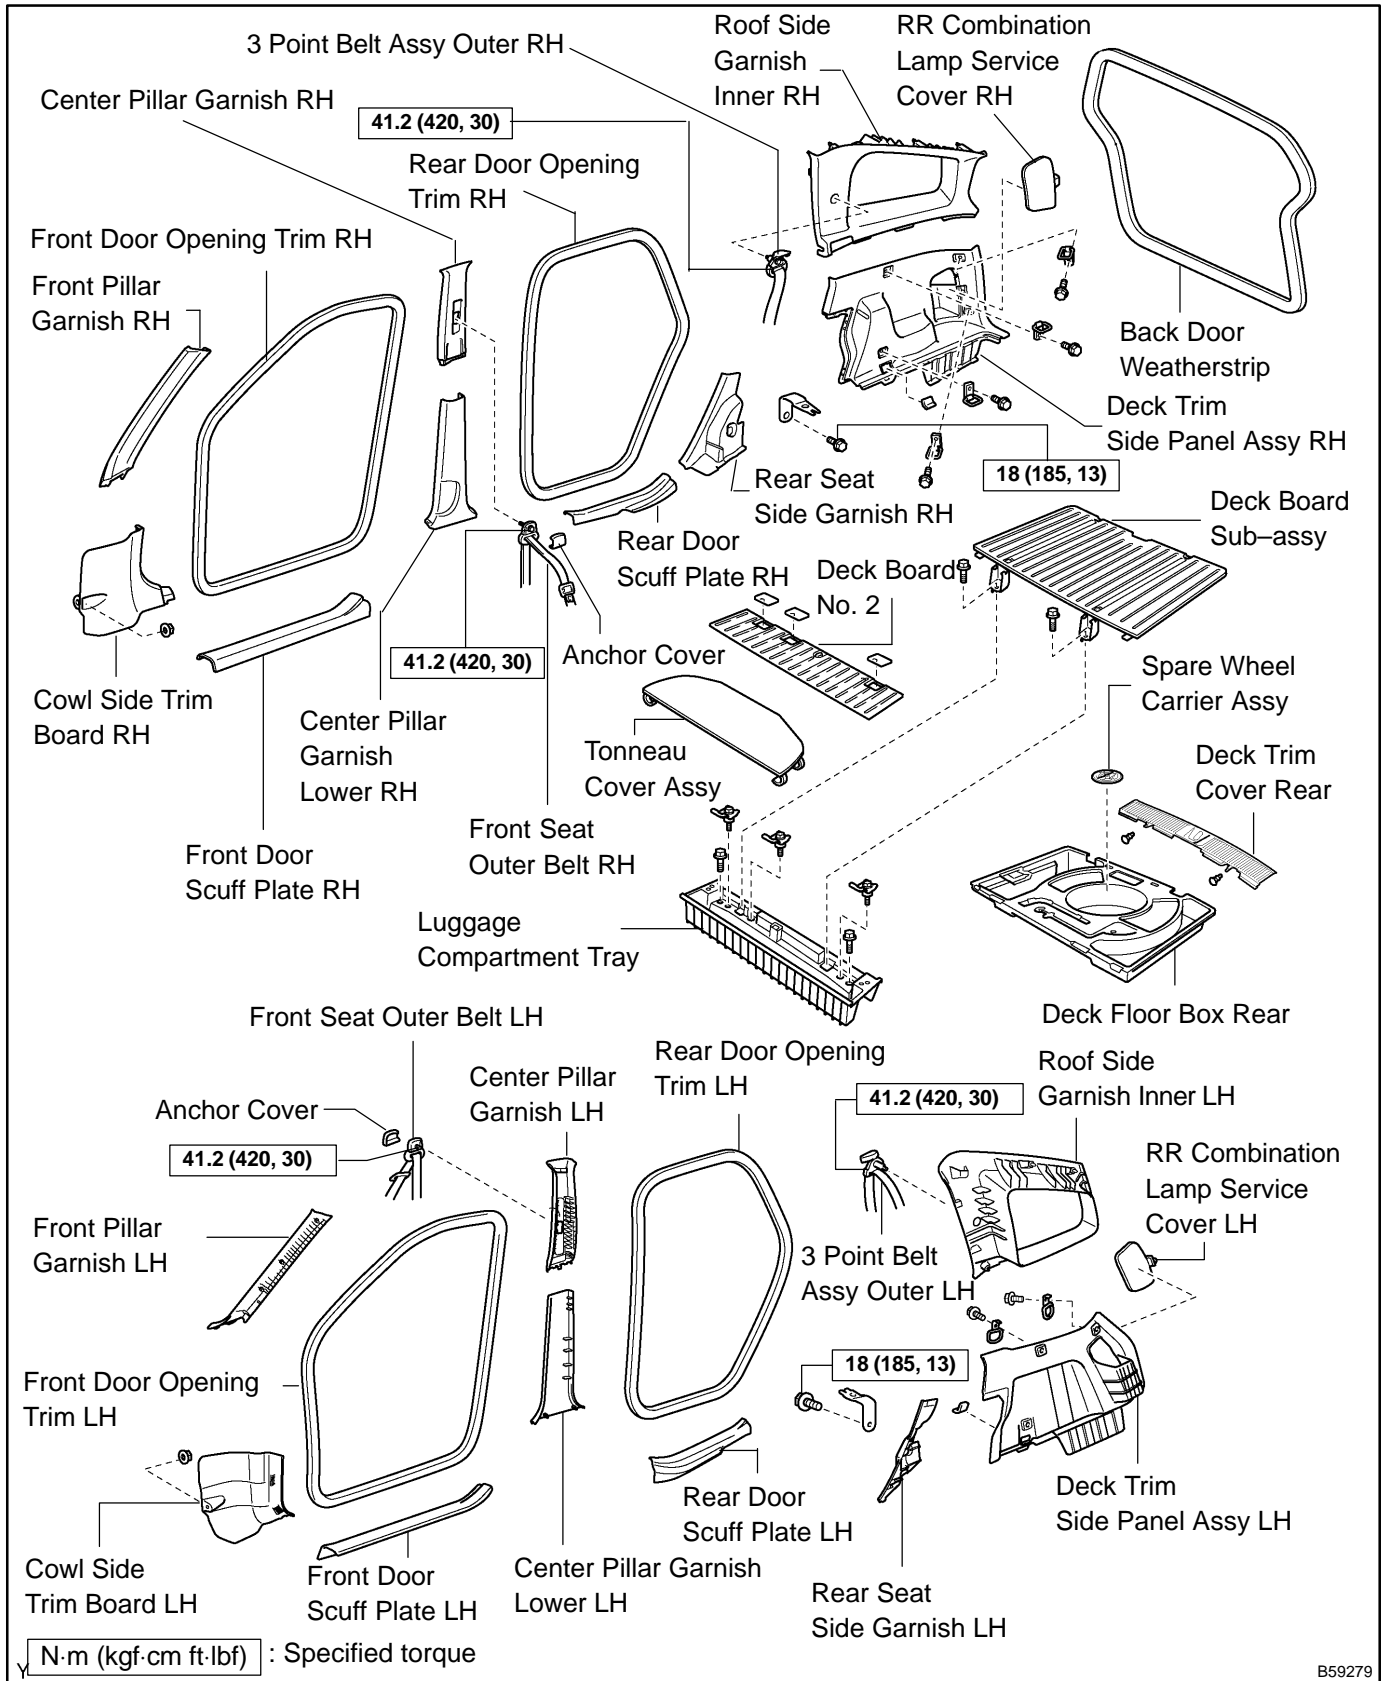

# ROOF HEADLINING ASSY COMPONENTS

760IK-01

B59279

w/ Sliding Roof

Y

B59280