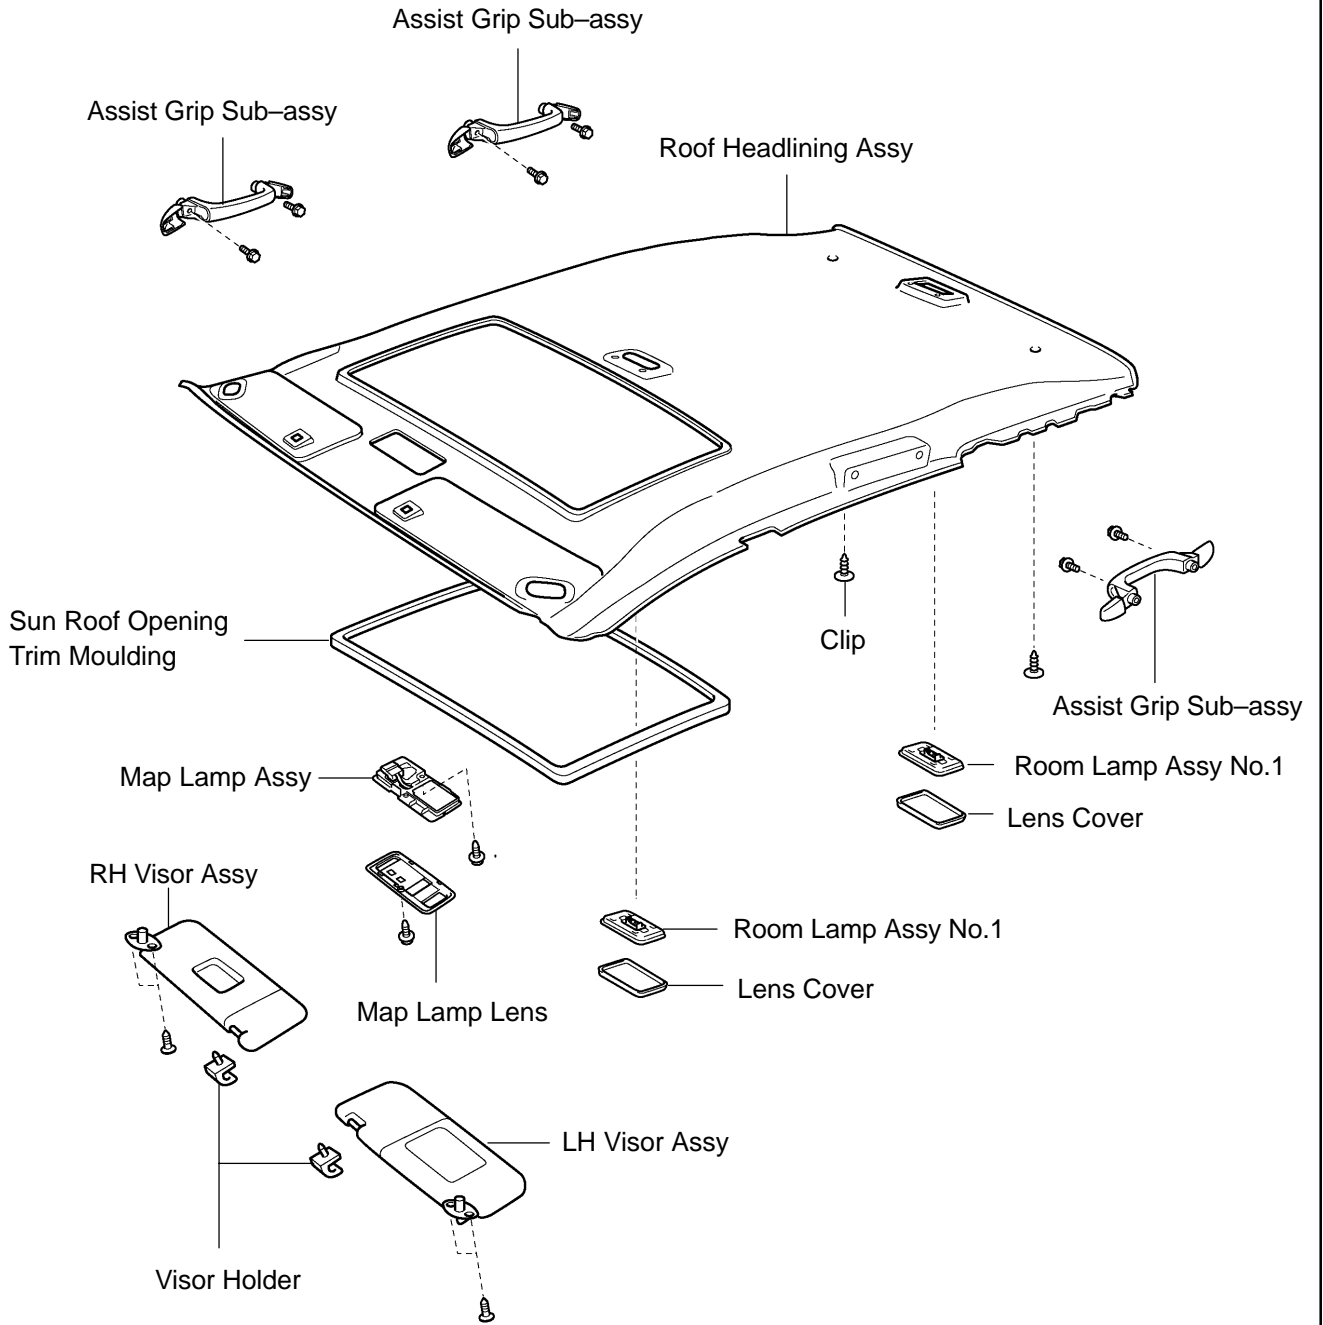

# ROOF HEADLINING ASSY COMPONENTS

760IK-01

B59279

w/ Sliding Roof

Y

B59280