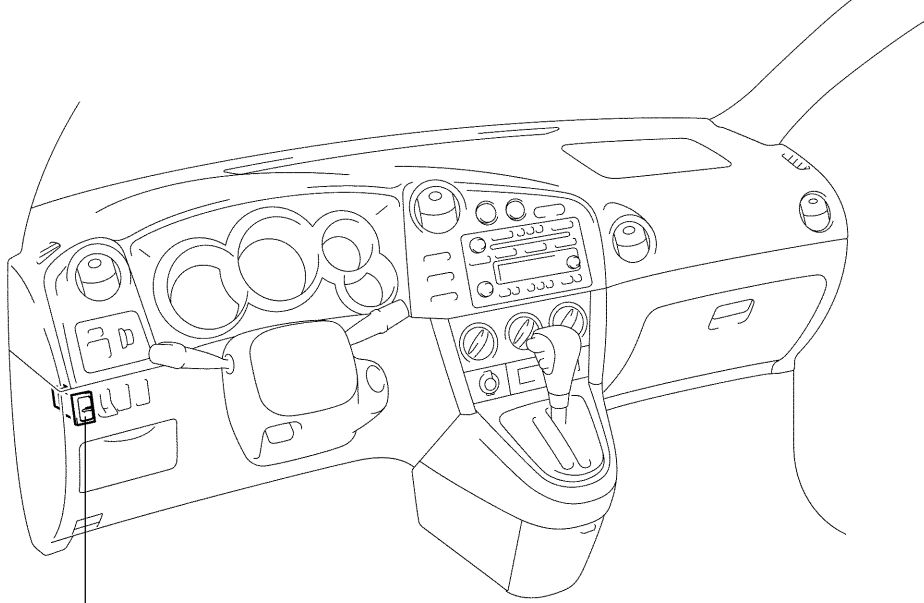

LOCATION

Glass Hatch Opener Switch Assy

Back Window Lock Assy

P

B59156