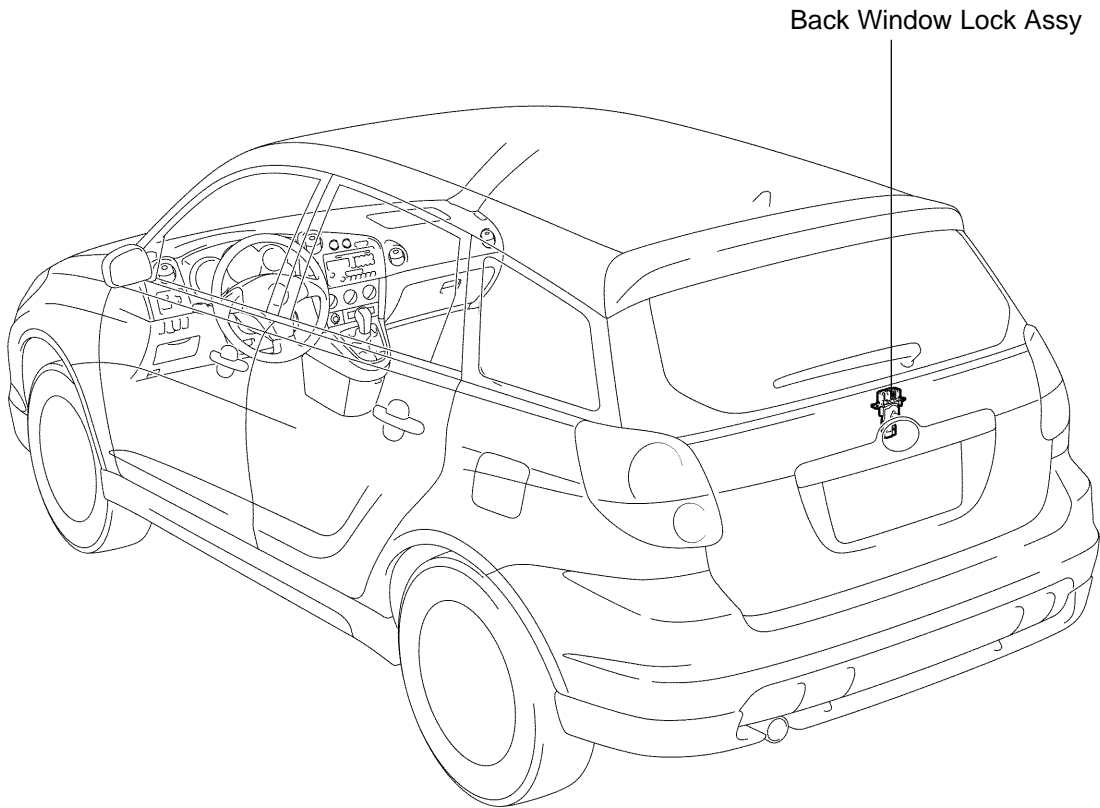

LOCATION

Glass Hatch Opener Switch Assy

Back Window Lock Assy

P

B59156