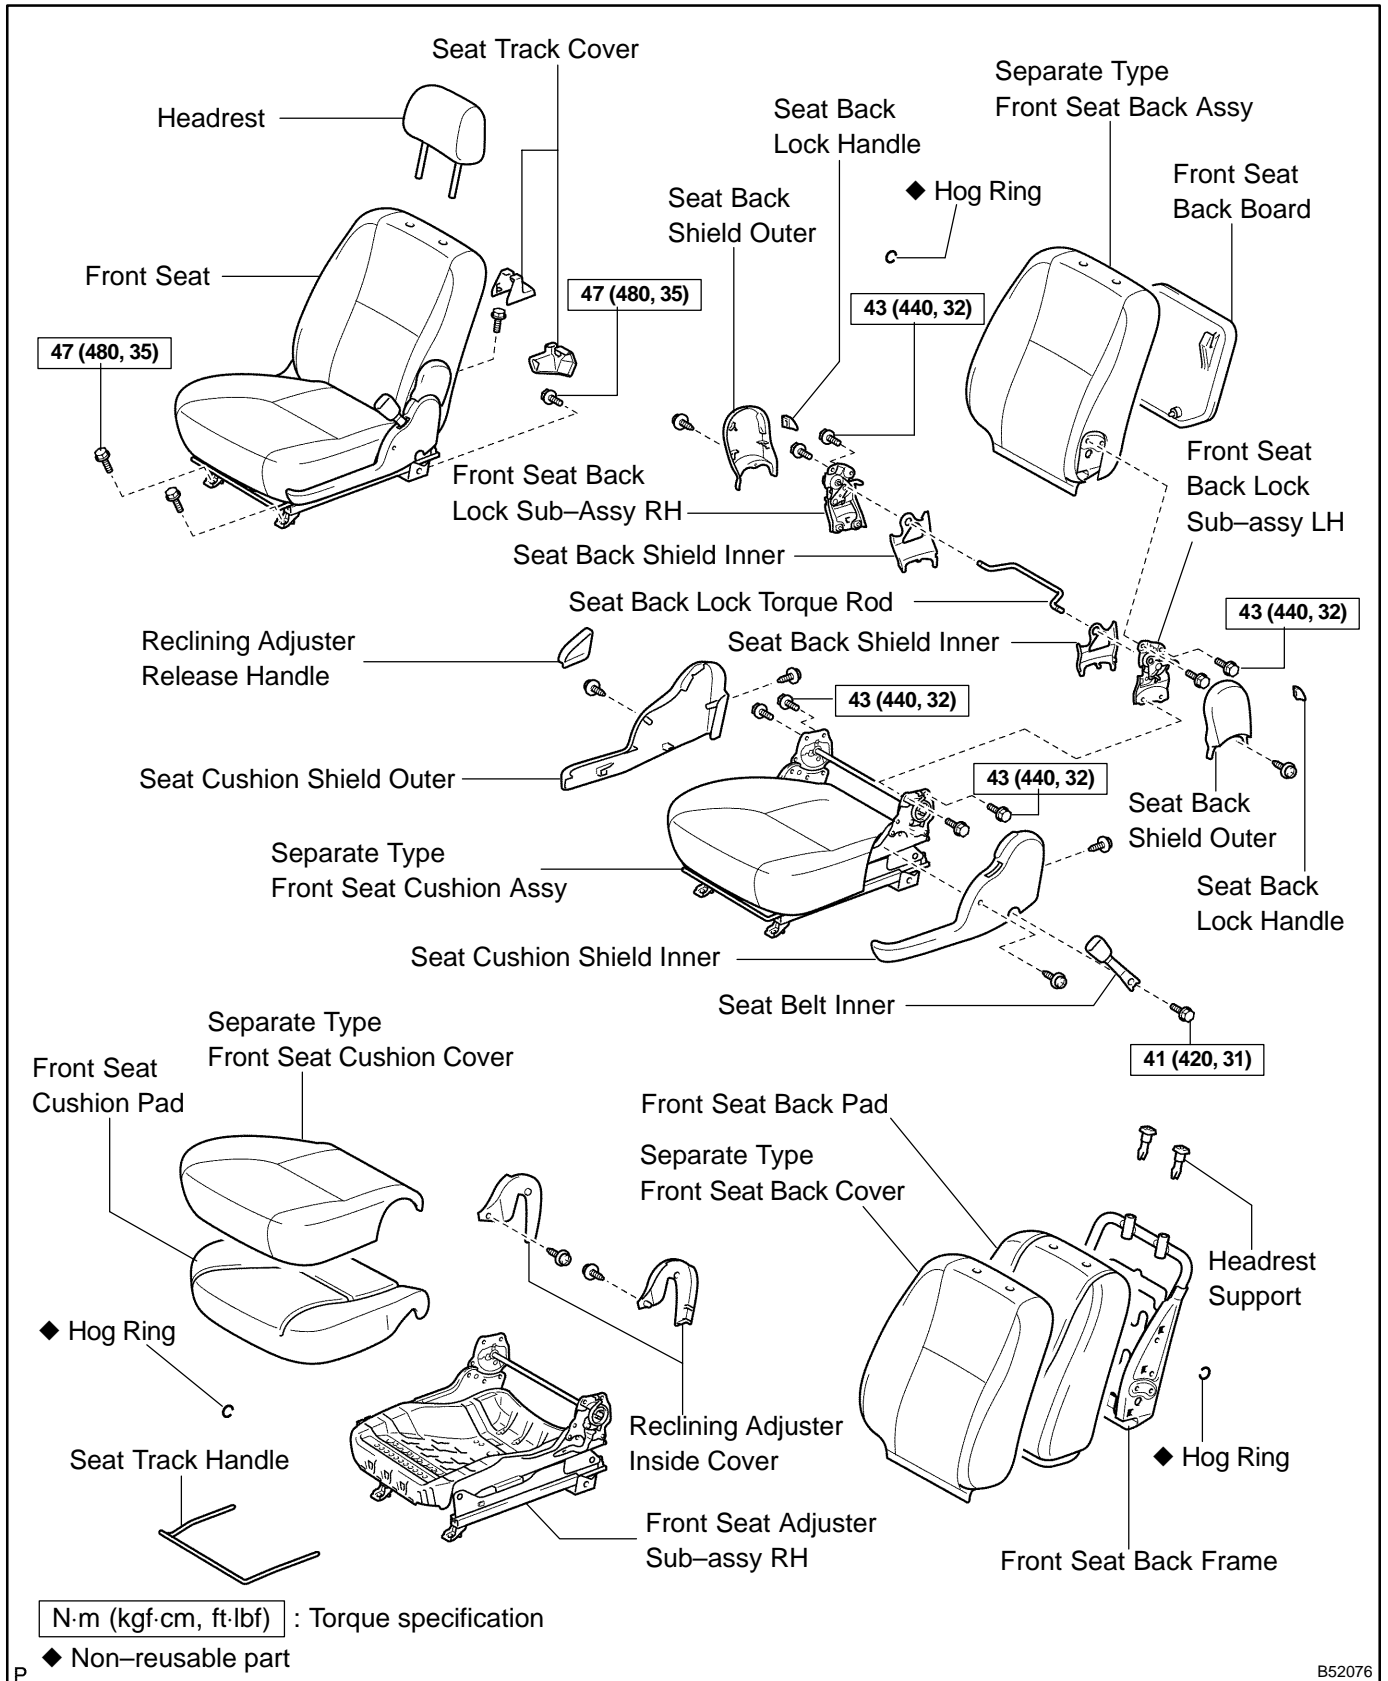

# FRONT SEAT (PASSENGER SIDE) COMPONENTS

720A6-01

B52076