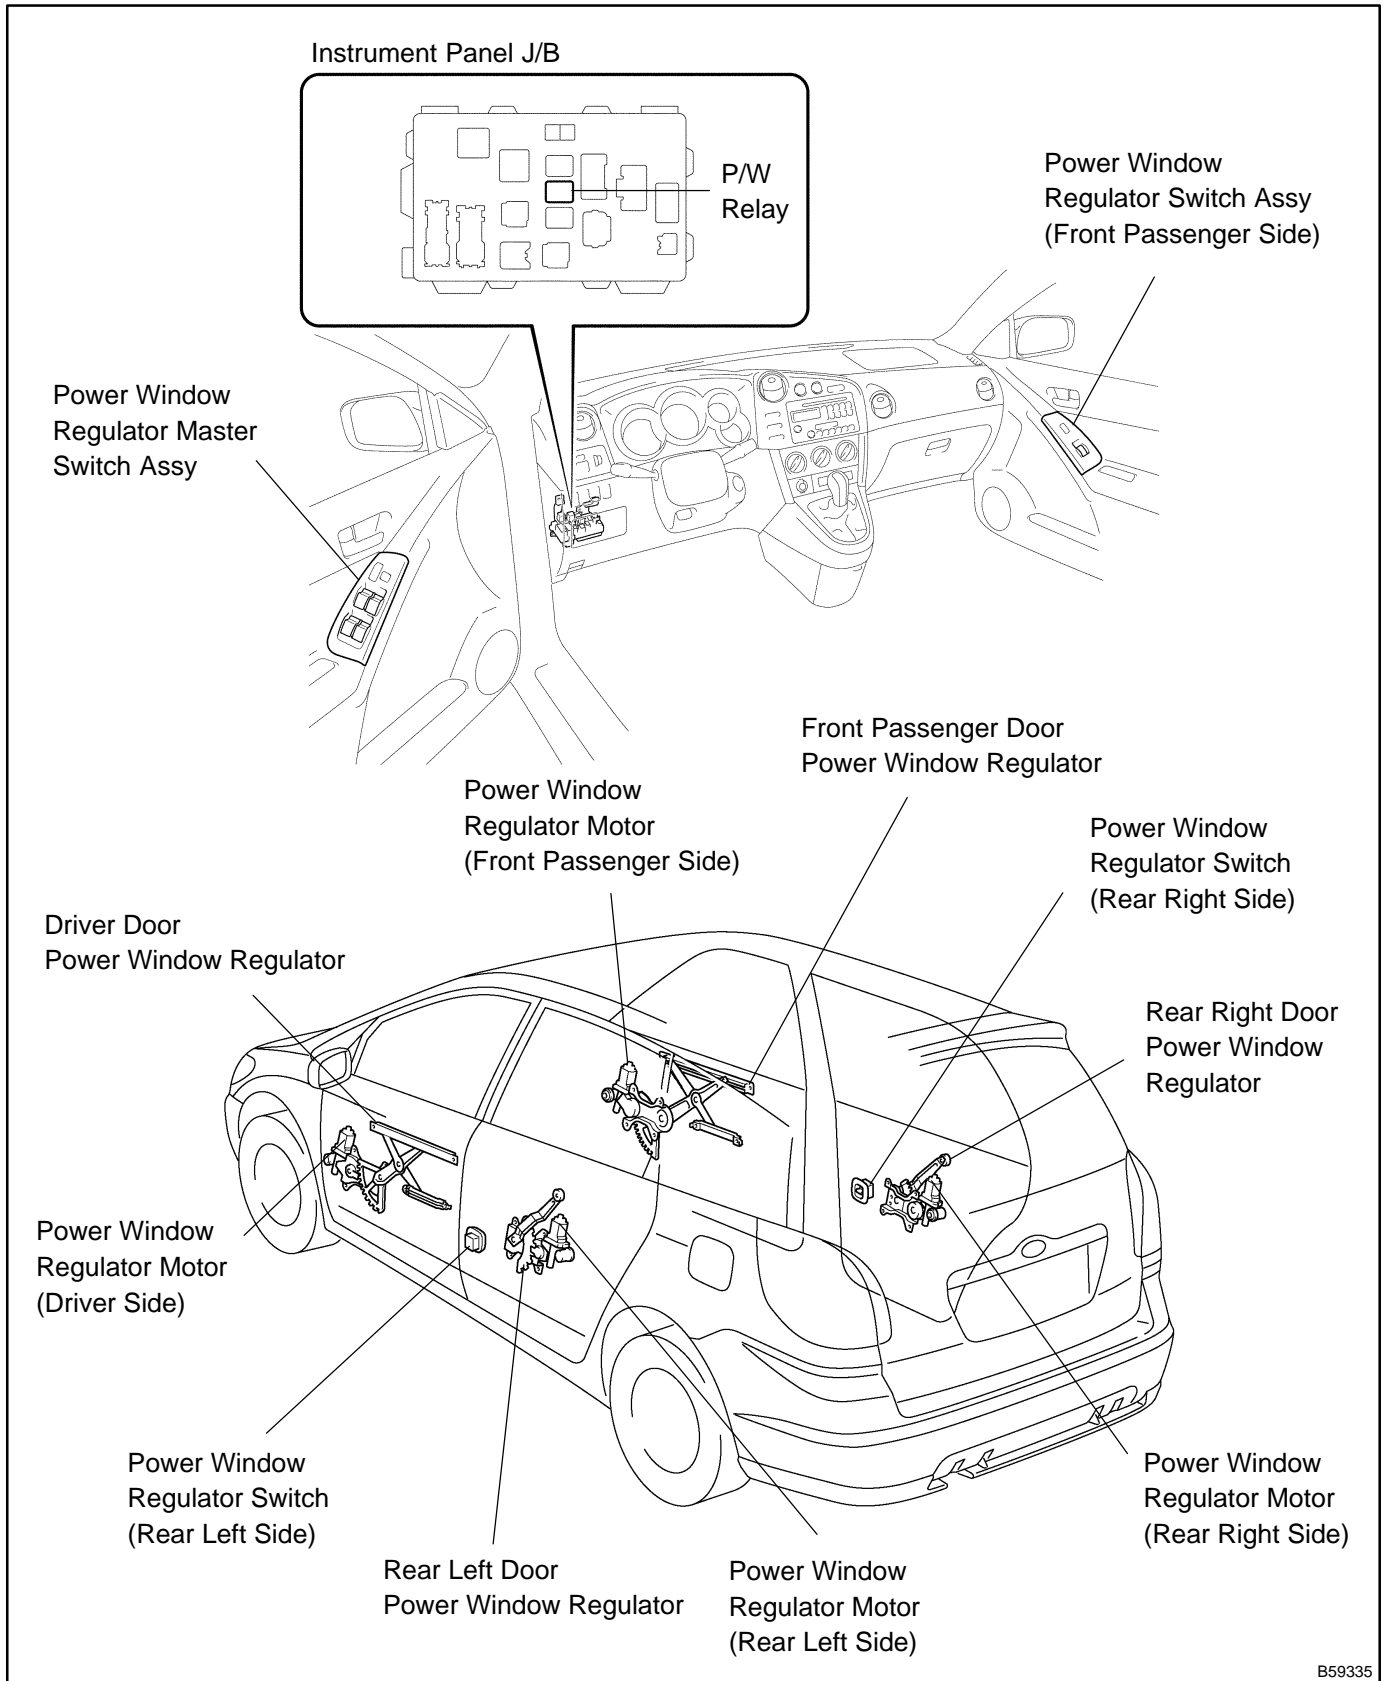

# POWER WINDOW CONTROL SYSTEM LOCATION

700H1-01

B59335