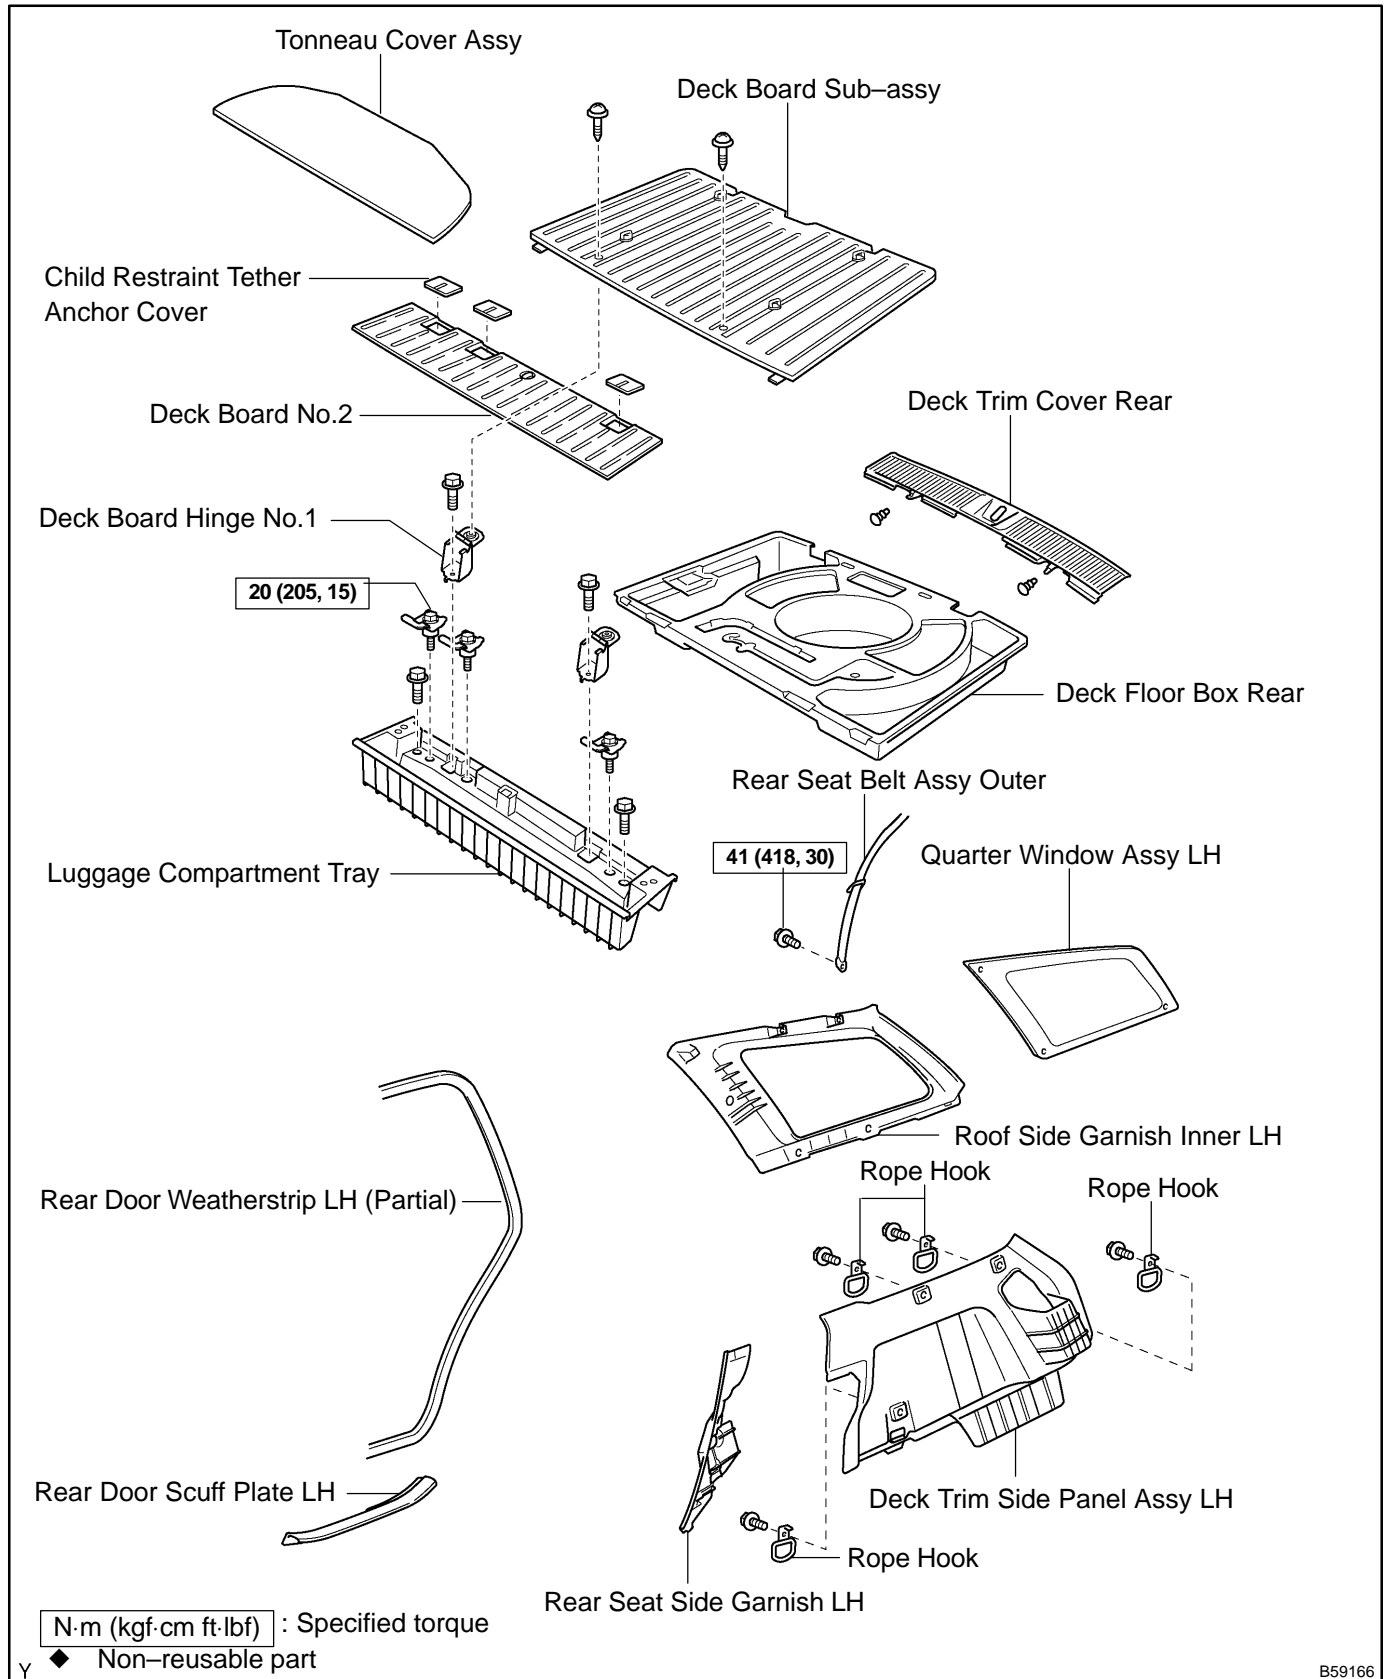

QUARTER WINDOW ASSY LH COMPONENTS

700HC-01

B59166