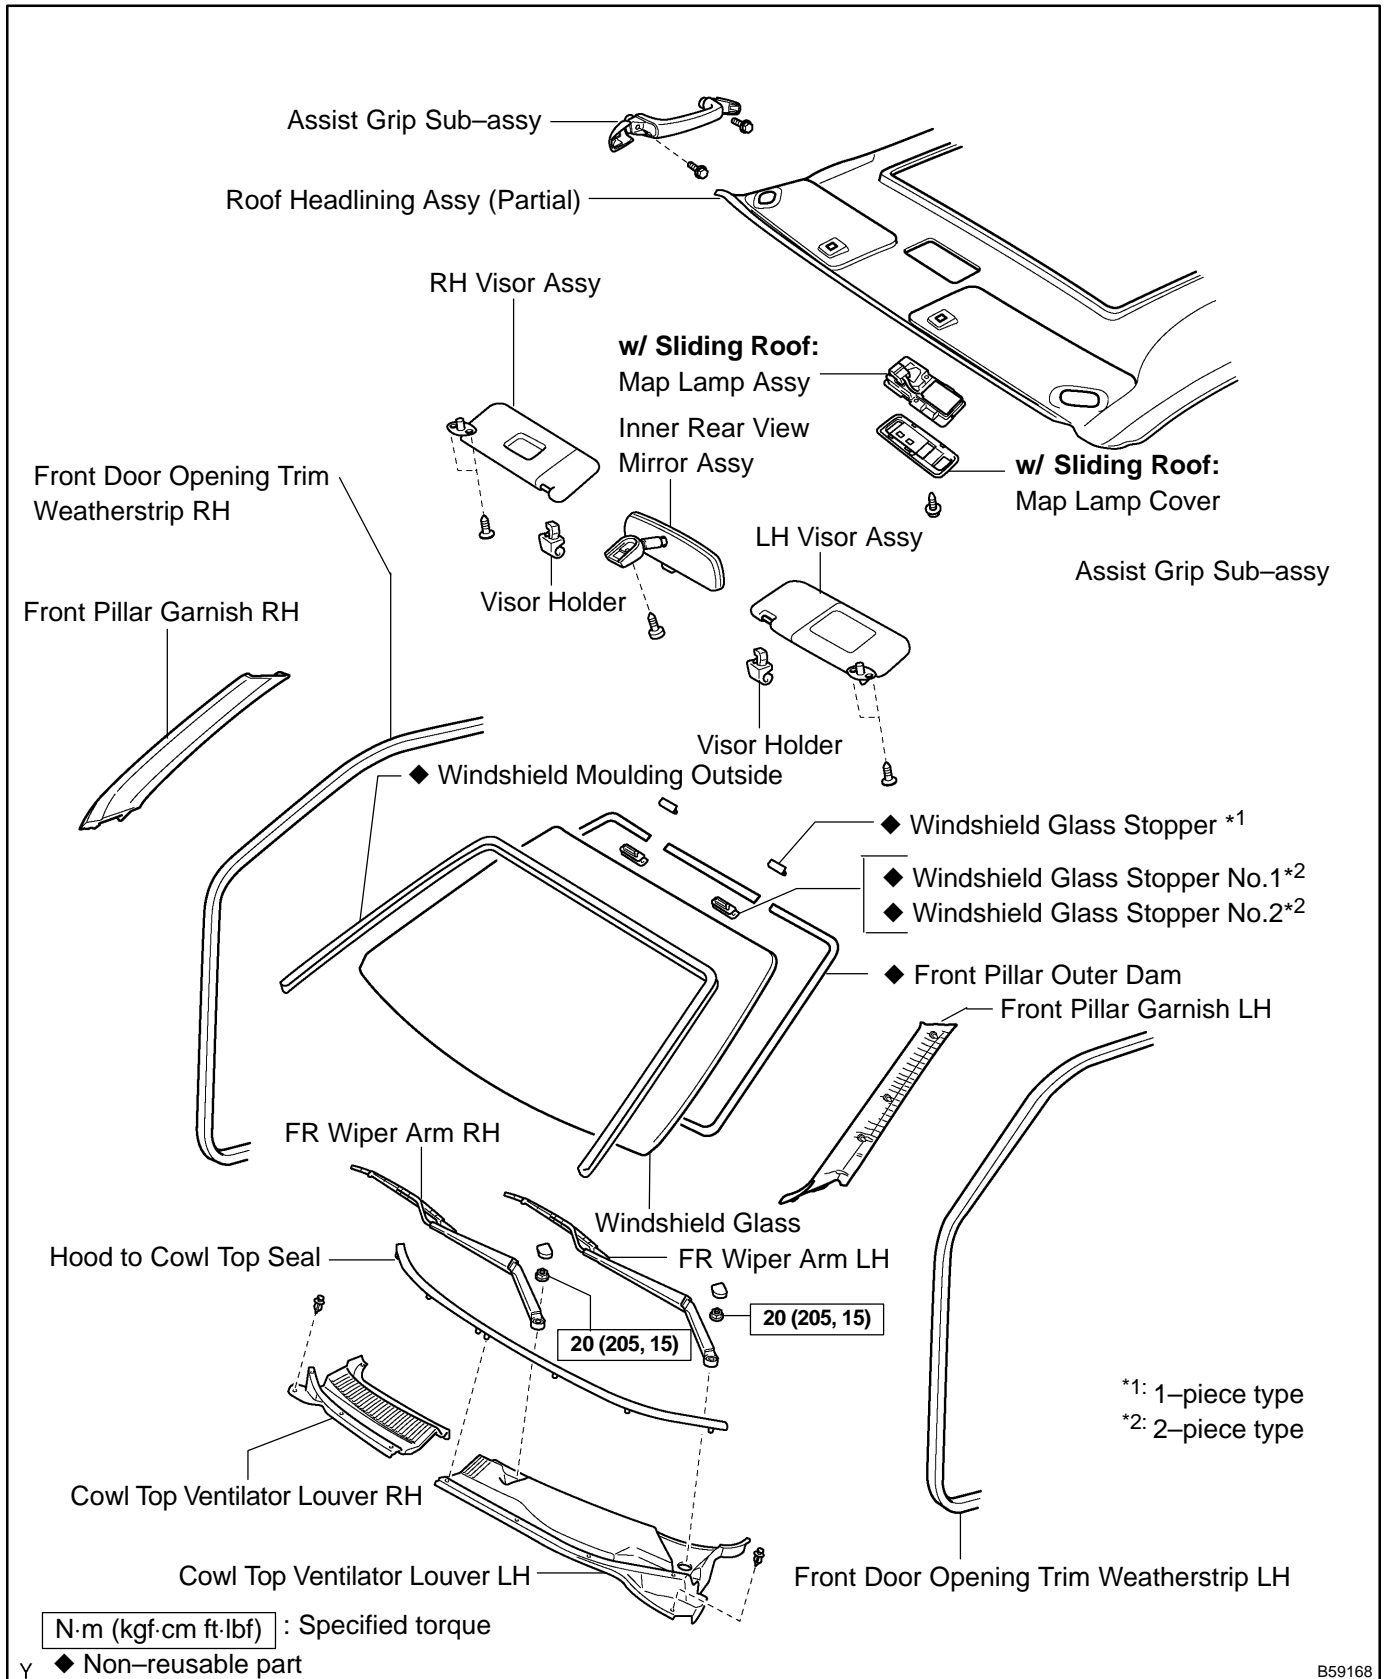

WINDSHIELD GLASS COMPONENTS

700HA-01

B59168