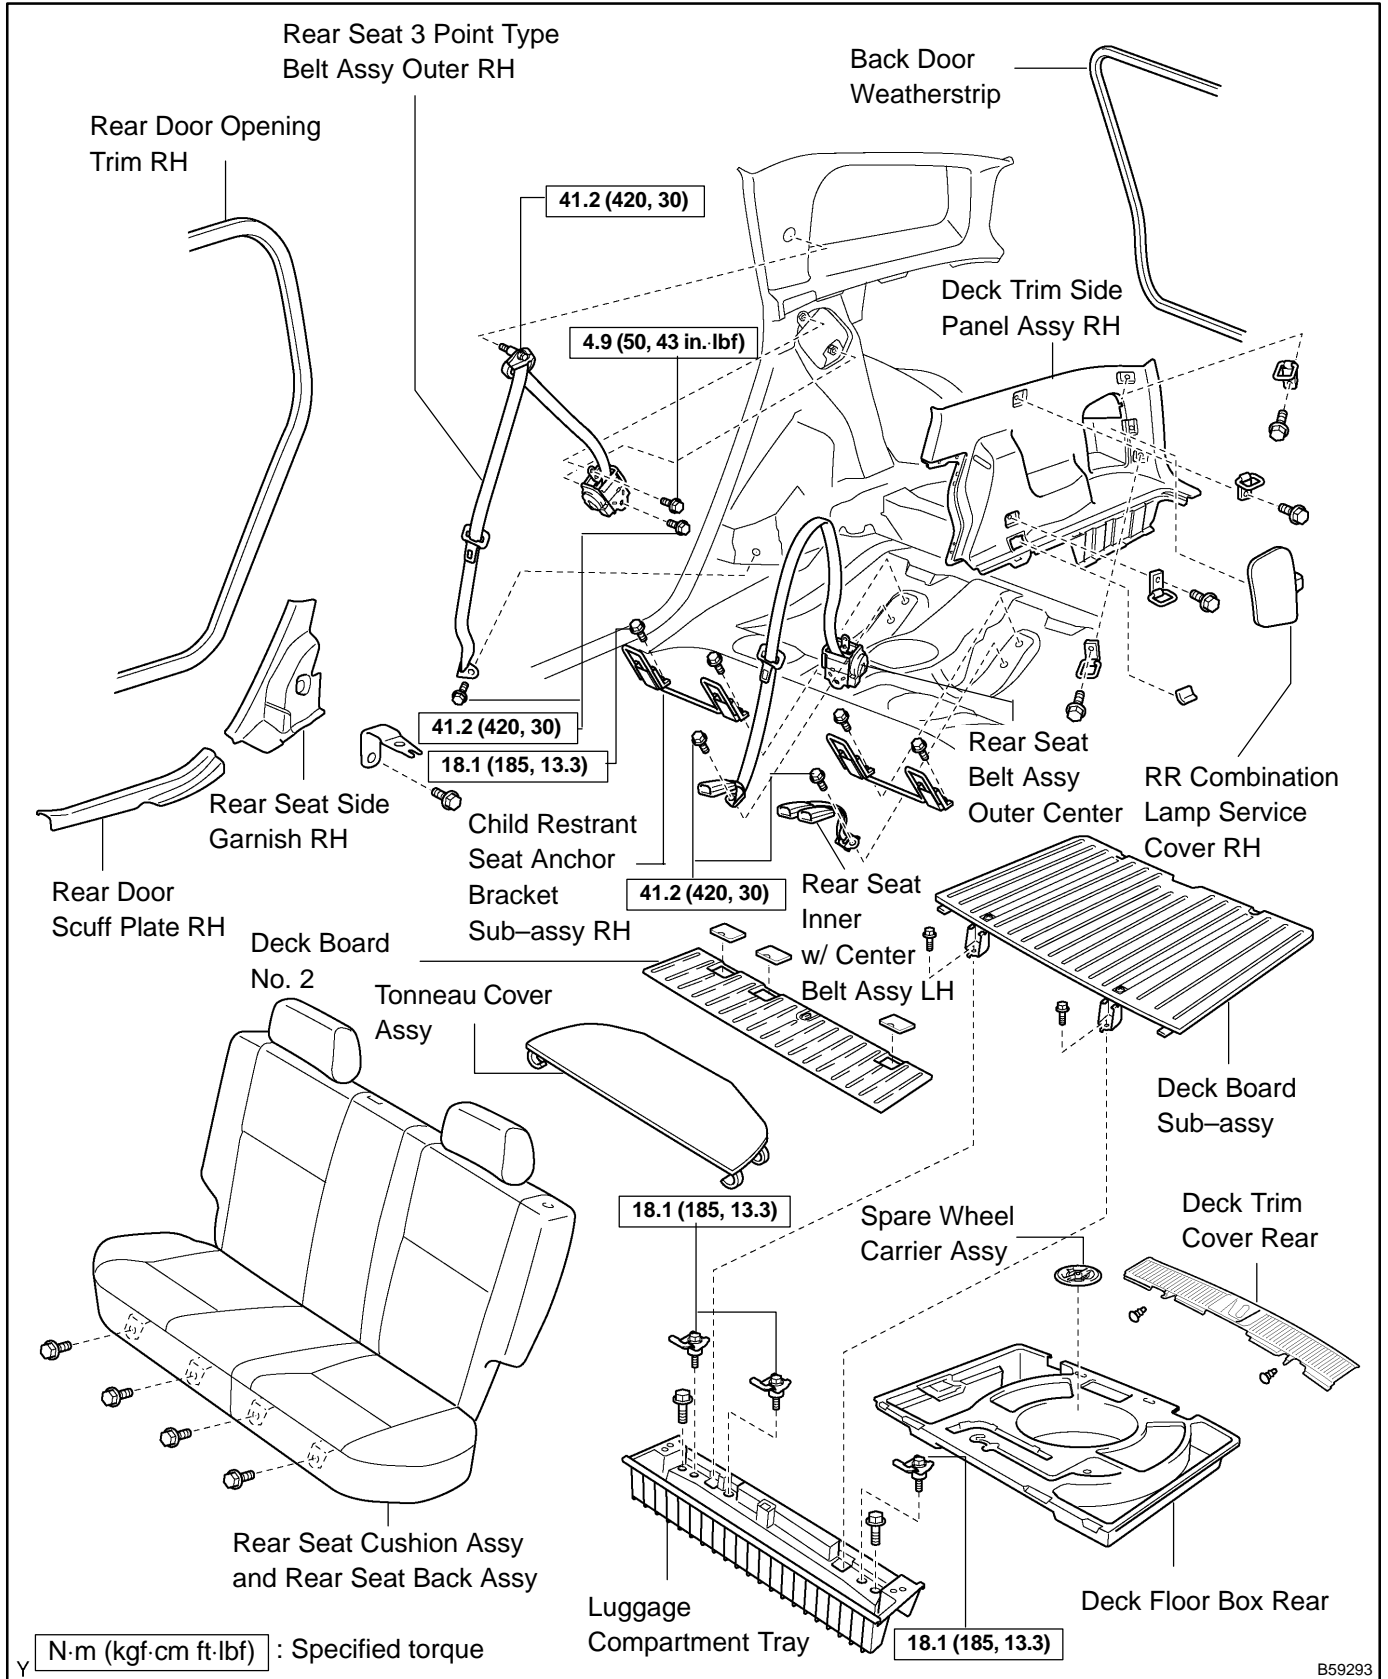

REAR SEAT BELT COMPONENTS

6108G-01

B59293