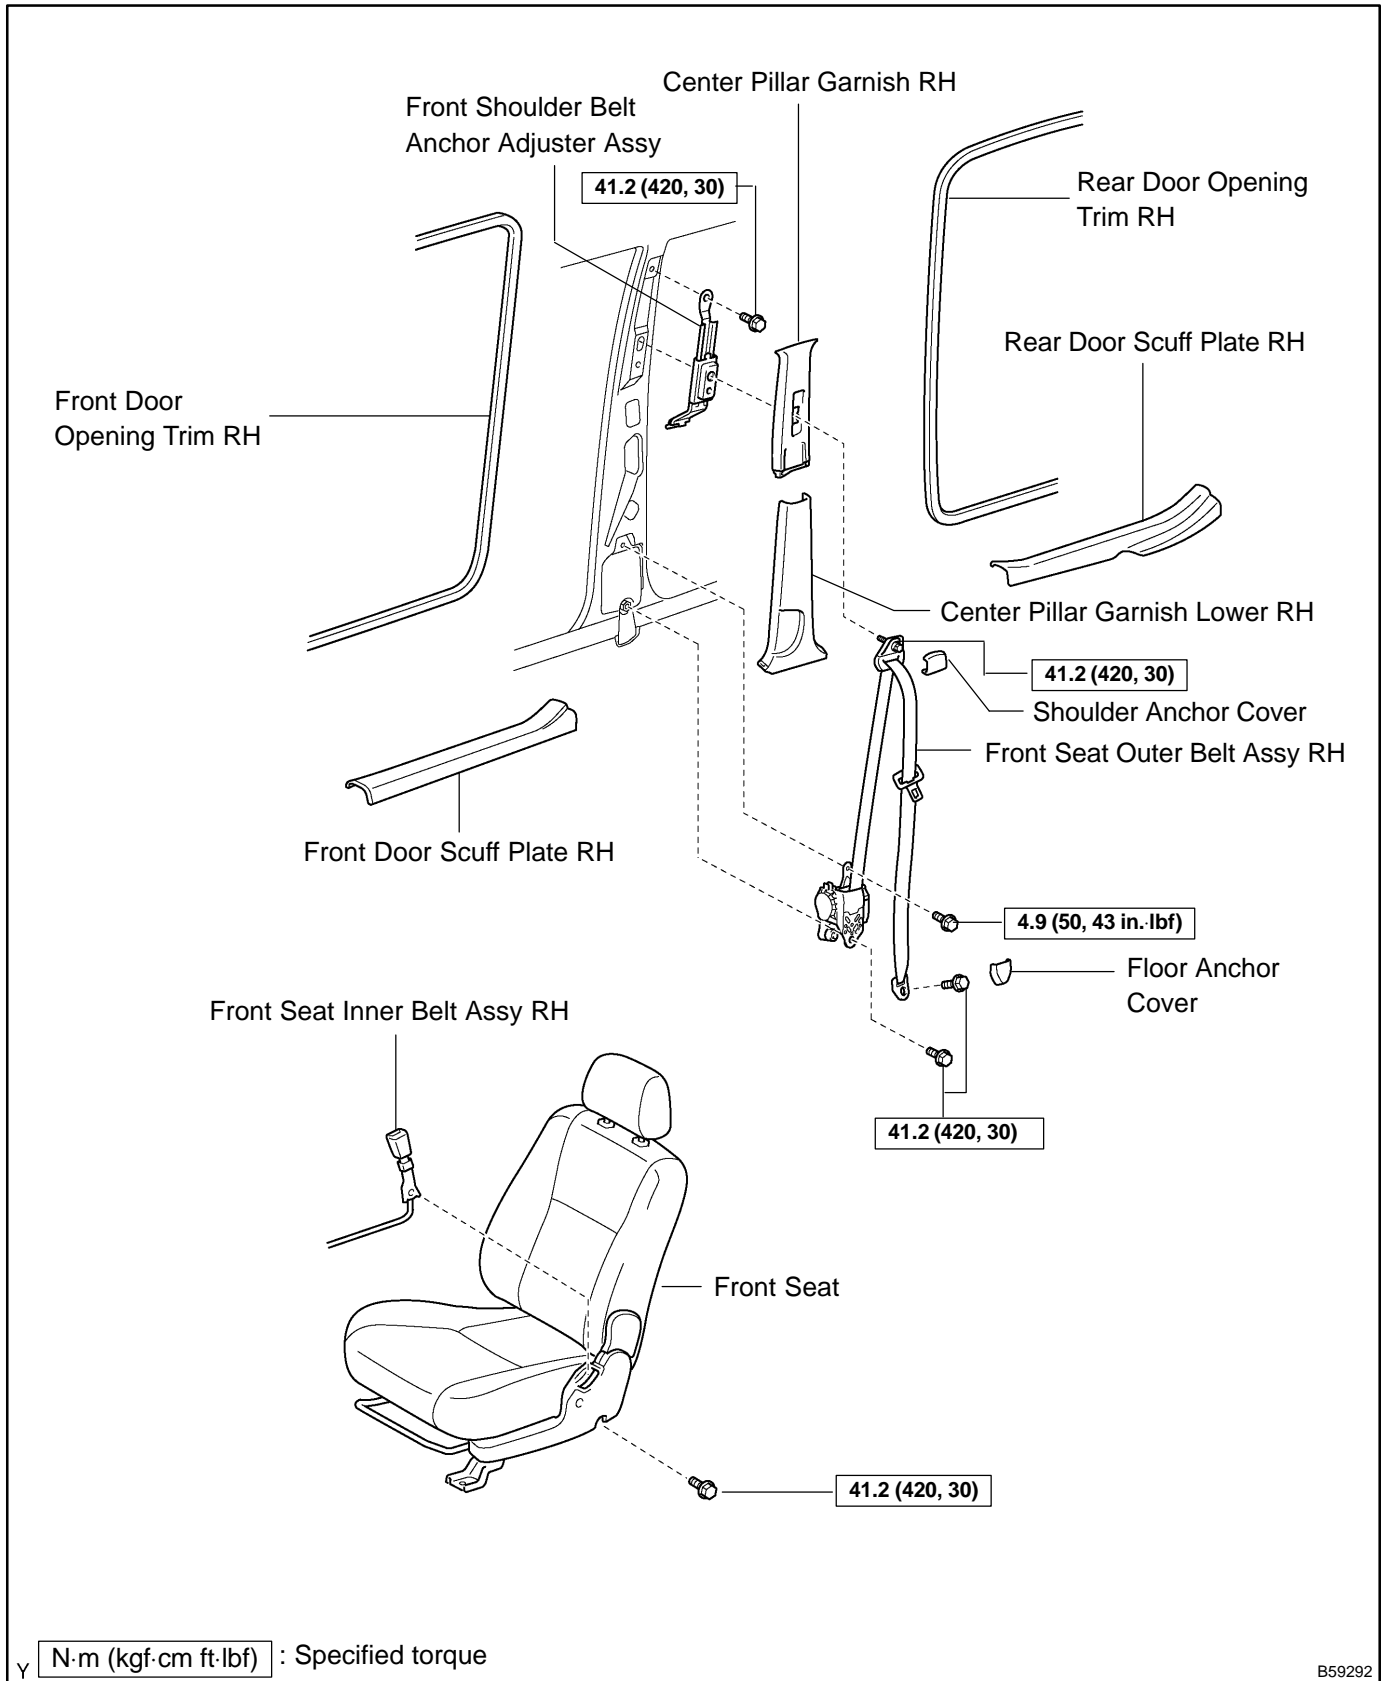

FRONT SEAT BELT COMPONENTS

6108D-01

B59292