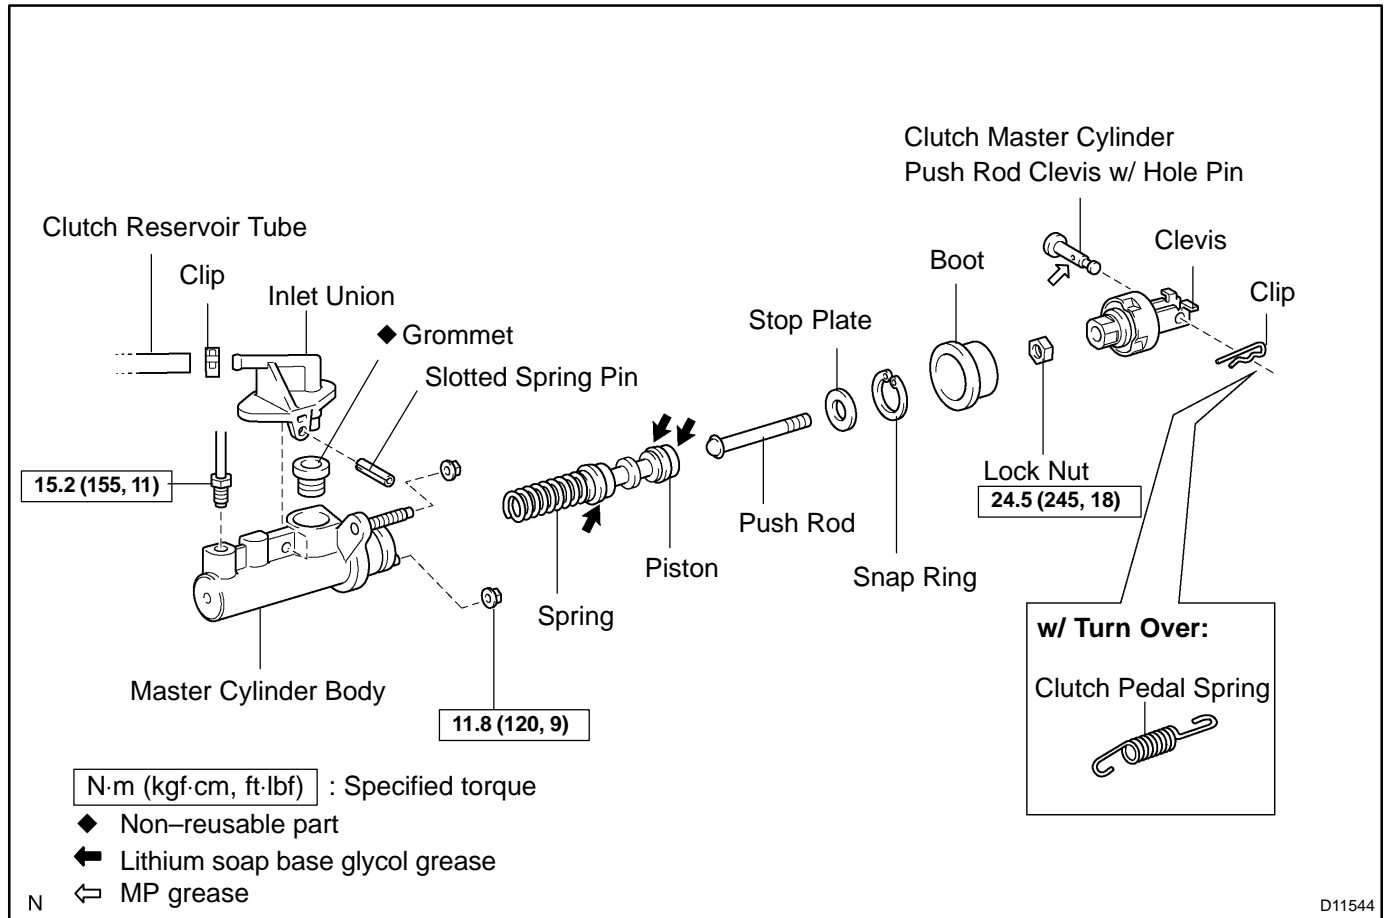

# CLUTCH MASTER CYLINDER ASSY (MTM) COMPONENTS

42040-01

D11544