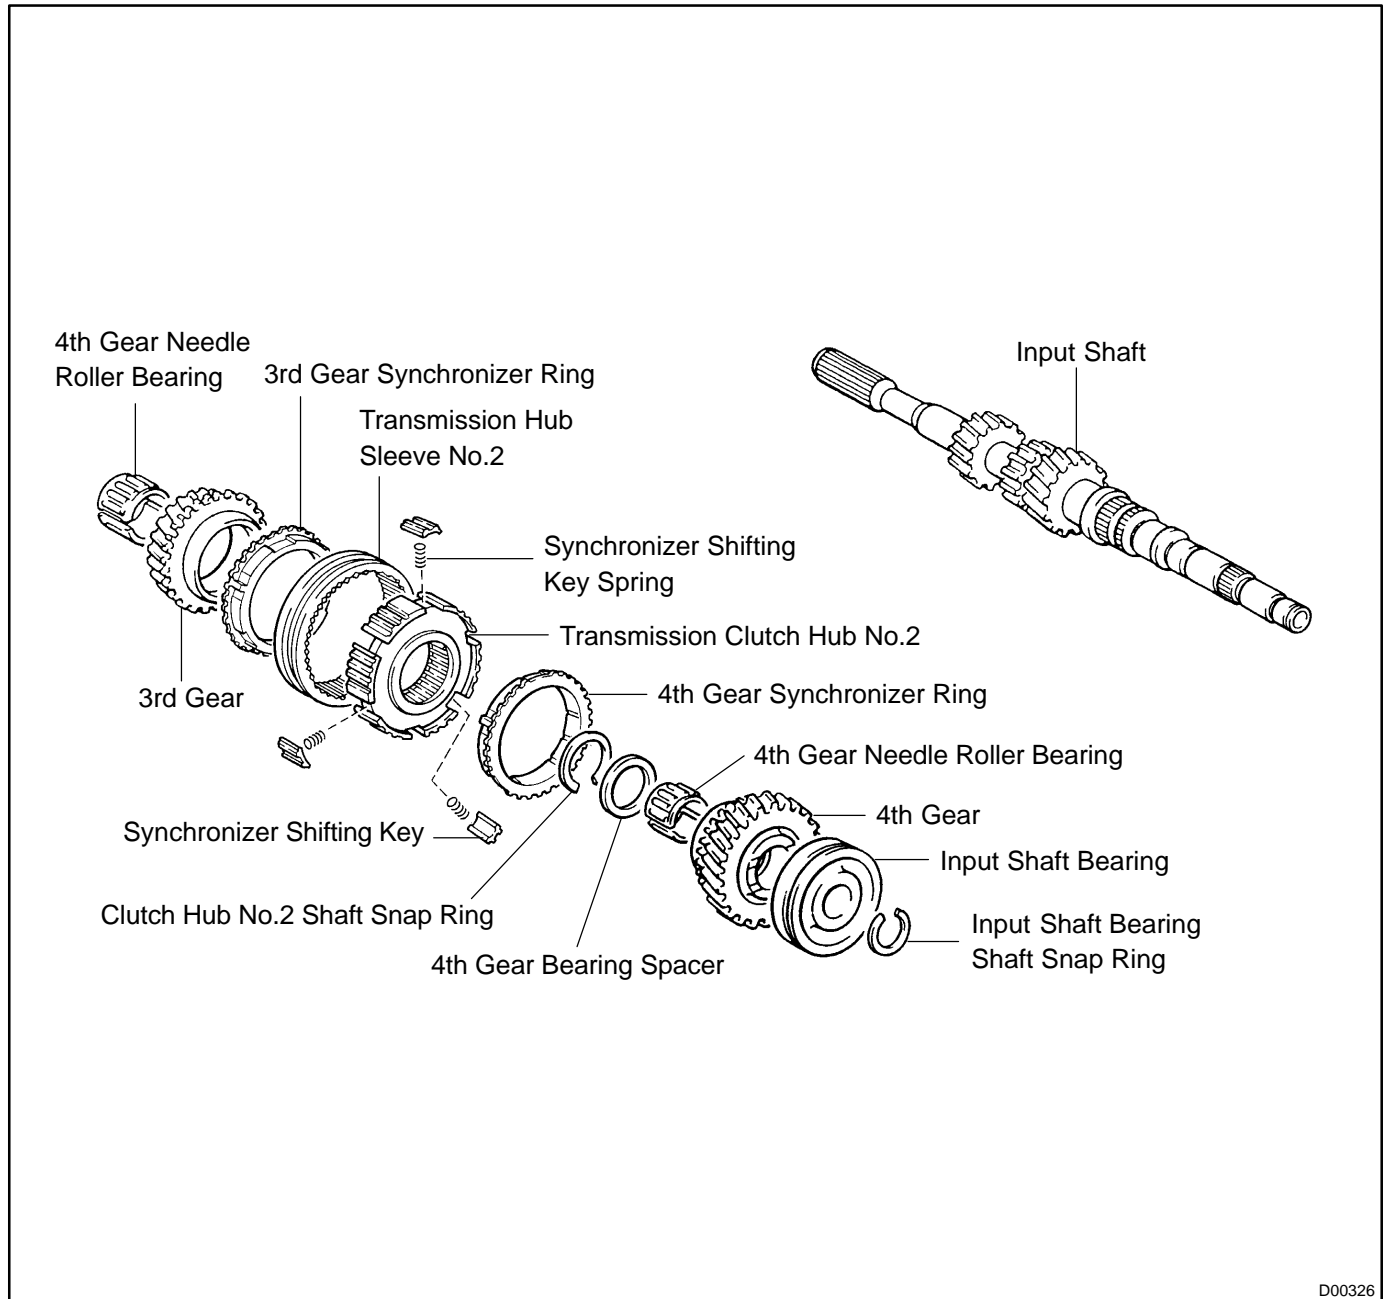

INPUT SHAFT ASSY (C60) COMPONENTS

41084-01

D00326