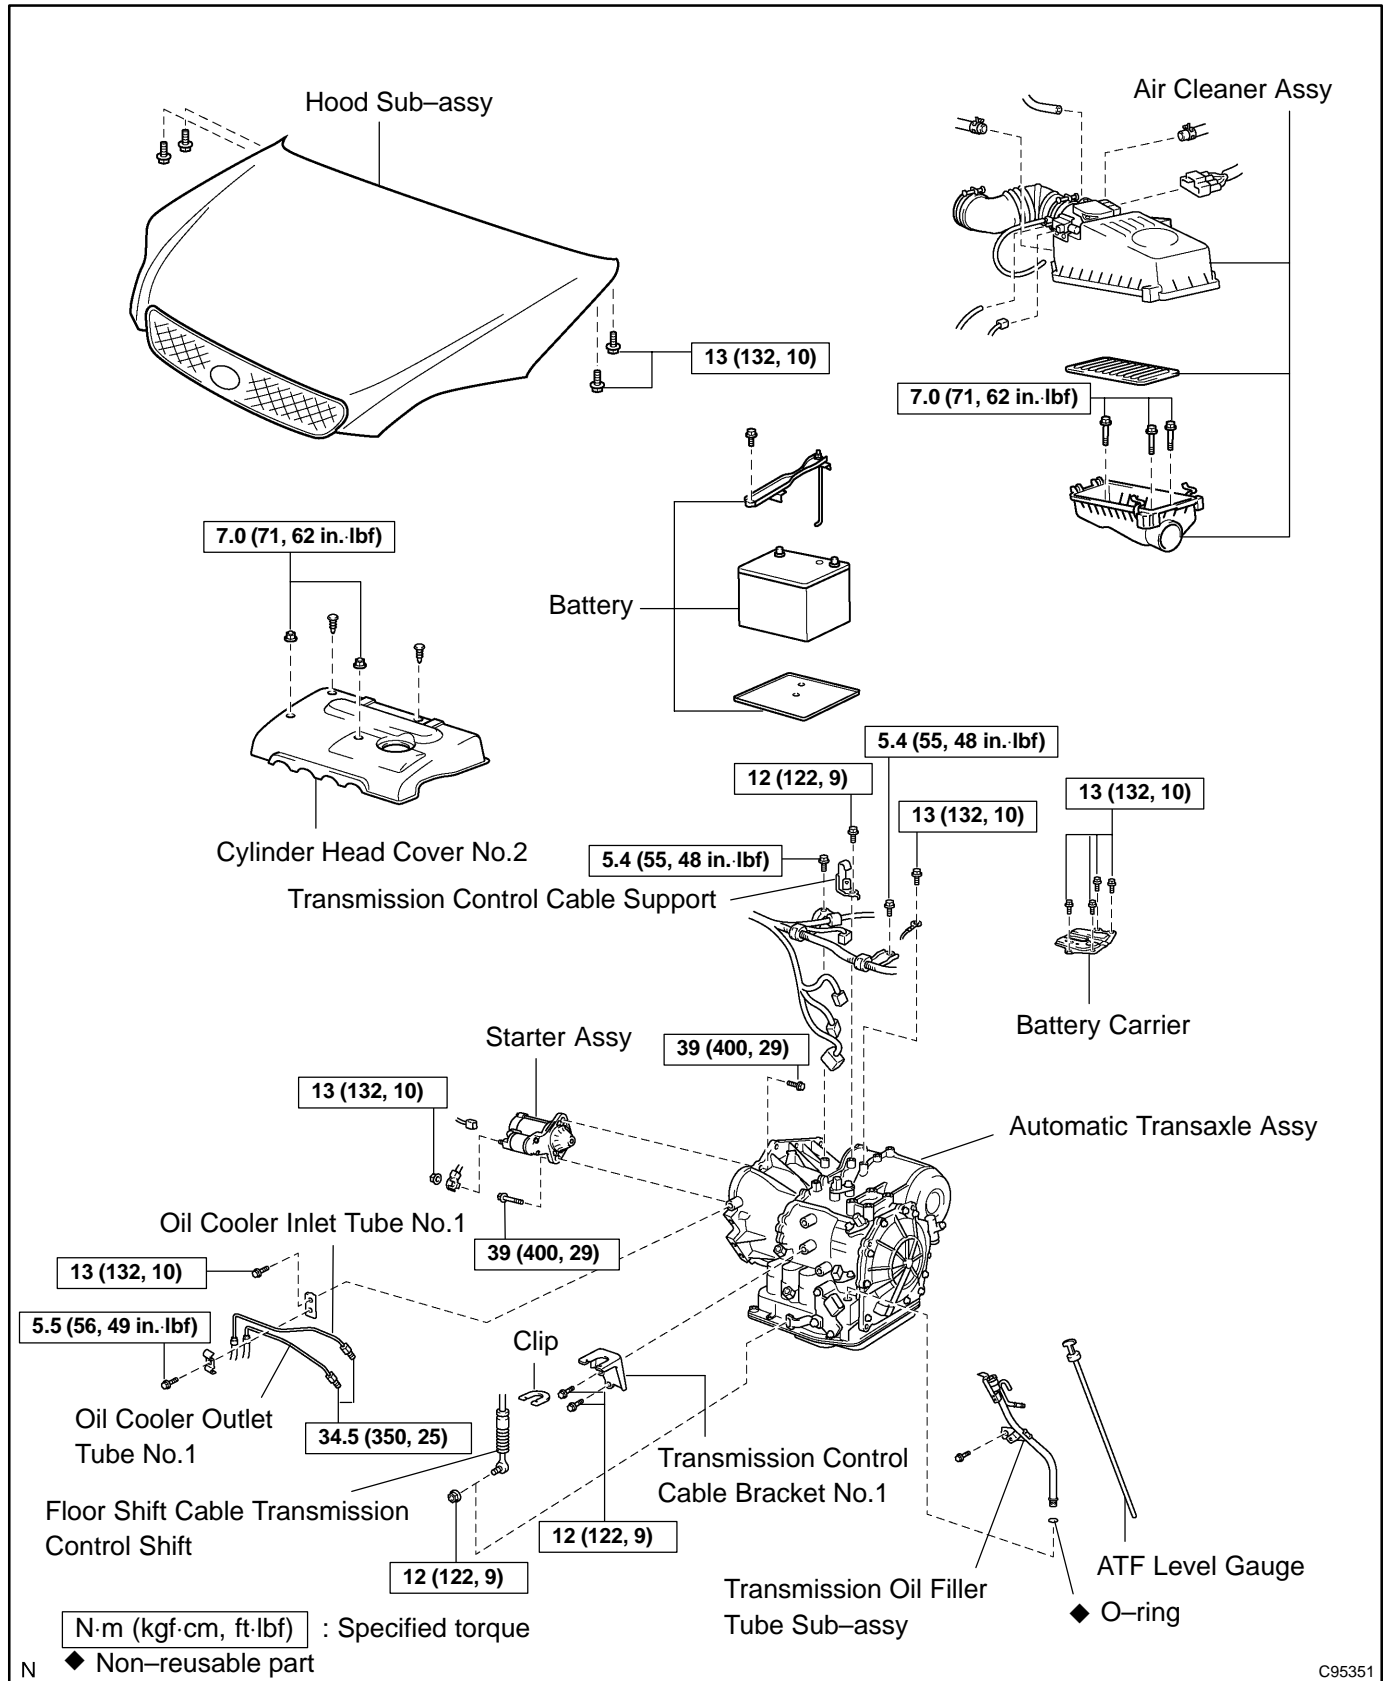

AUTOMATIC TRANSAXLE ASSY (U240E) COMPONENTS

400MS-01

N

C95351