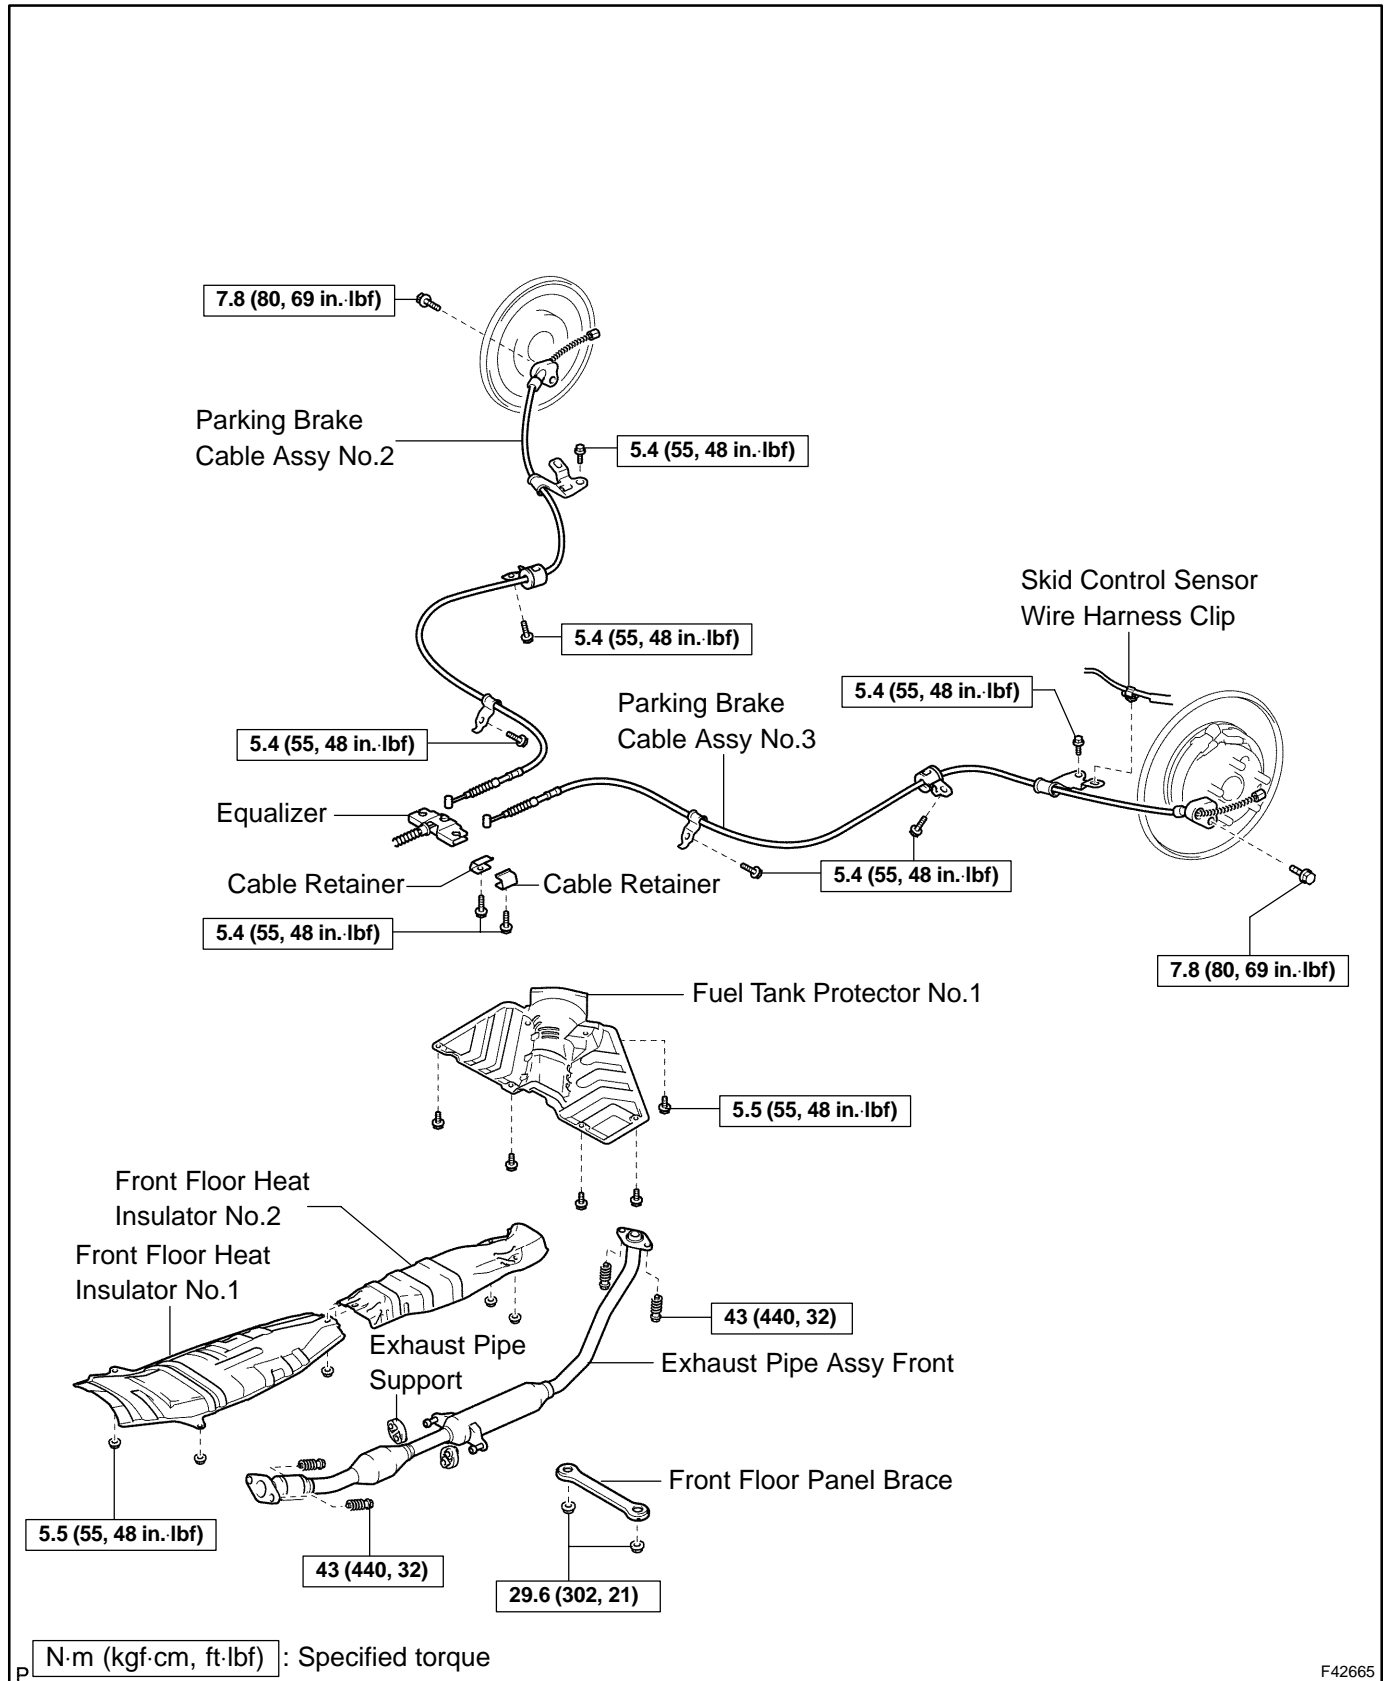

# PARKING BRAKE CABLE ASSY NO.3 (FF) COMPONENTS

3307P-01

F42665