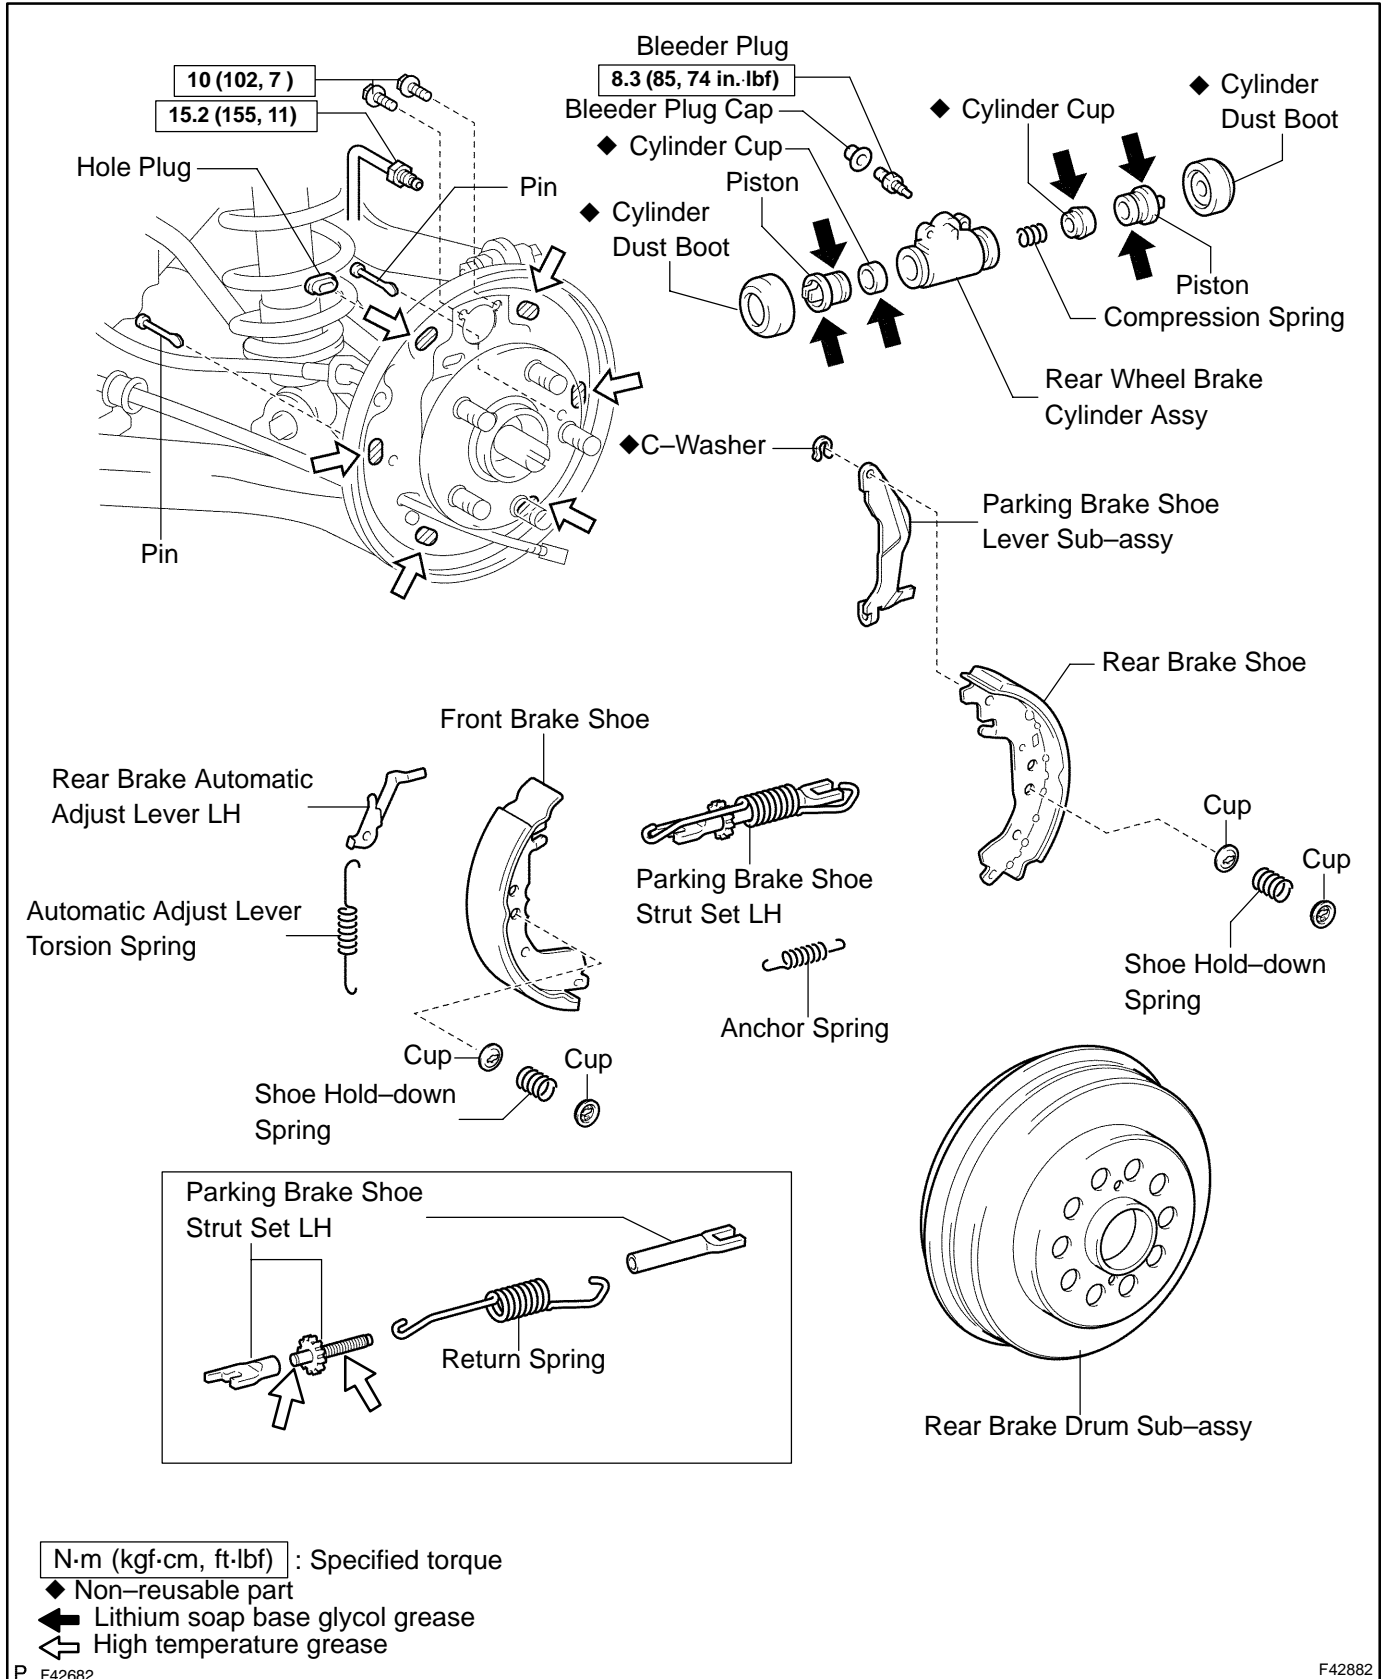

# REAR DRUM BRAKE (1ZZ-FE(4WD)) COMPONENTS

320J8-01

P F42682

F42882