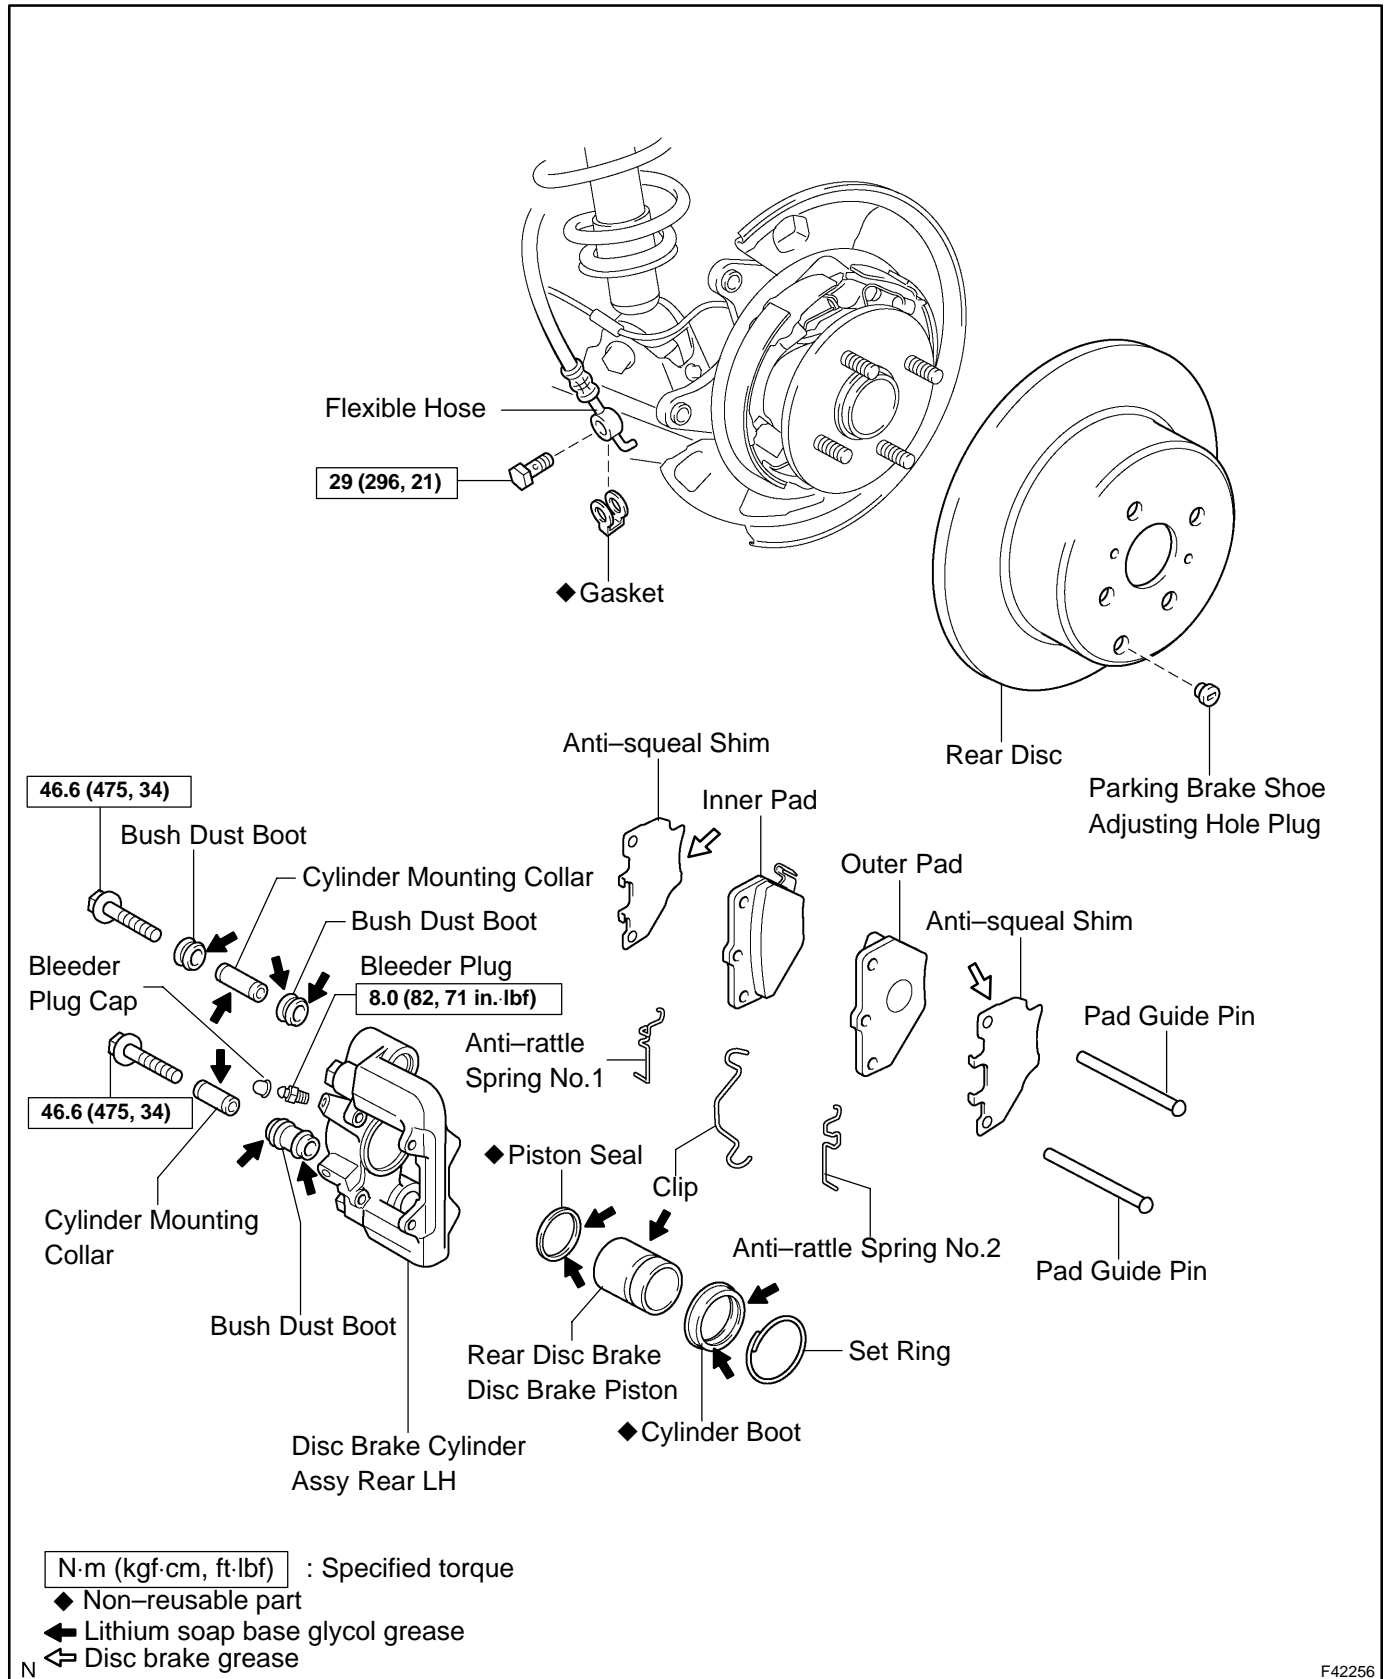

# REAR DISC BRAKE COMPONENTS

320JA-01

F42256