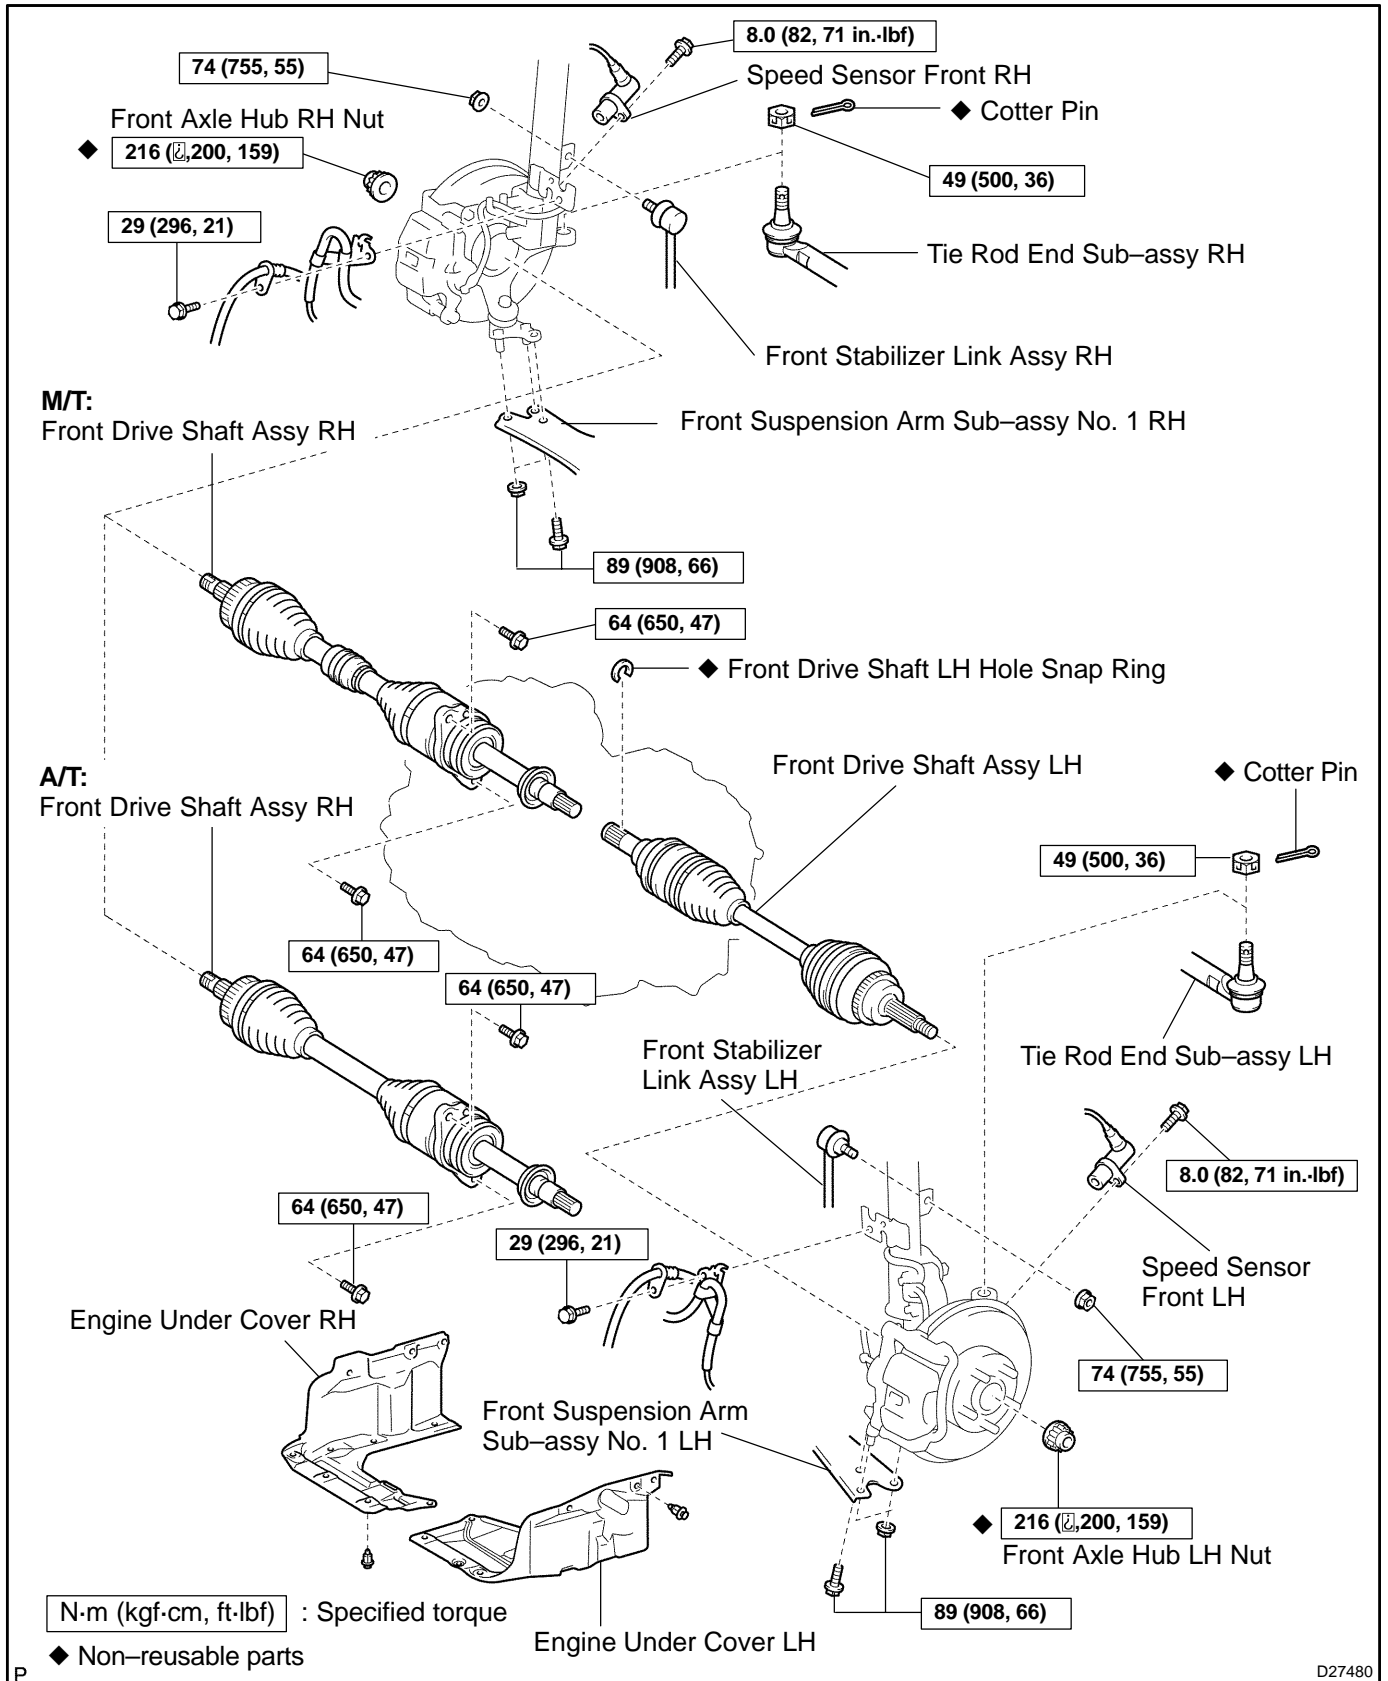

FRONT DRIVE SHAFT (2ZZ-GE) COMPONENTS

300B3-01

D27480

DRIVE SHAFT / PROPELLER SHAFT - FRONT DRIVE SHAFT (2ZZ-GE)

D27481