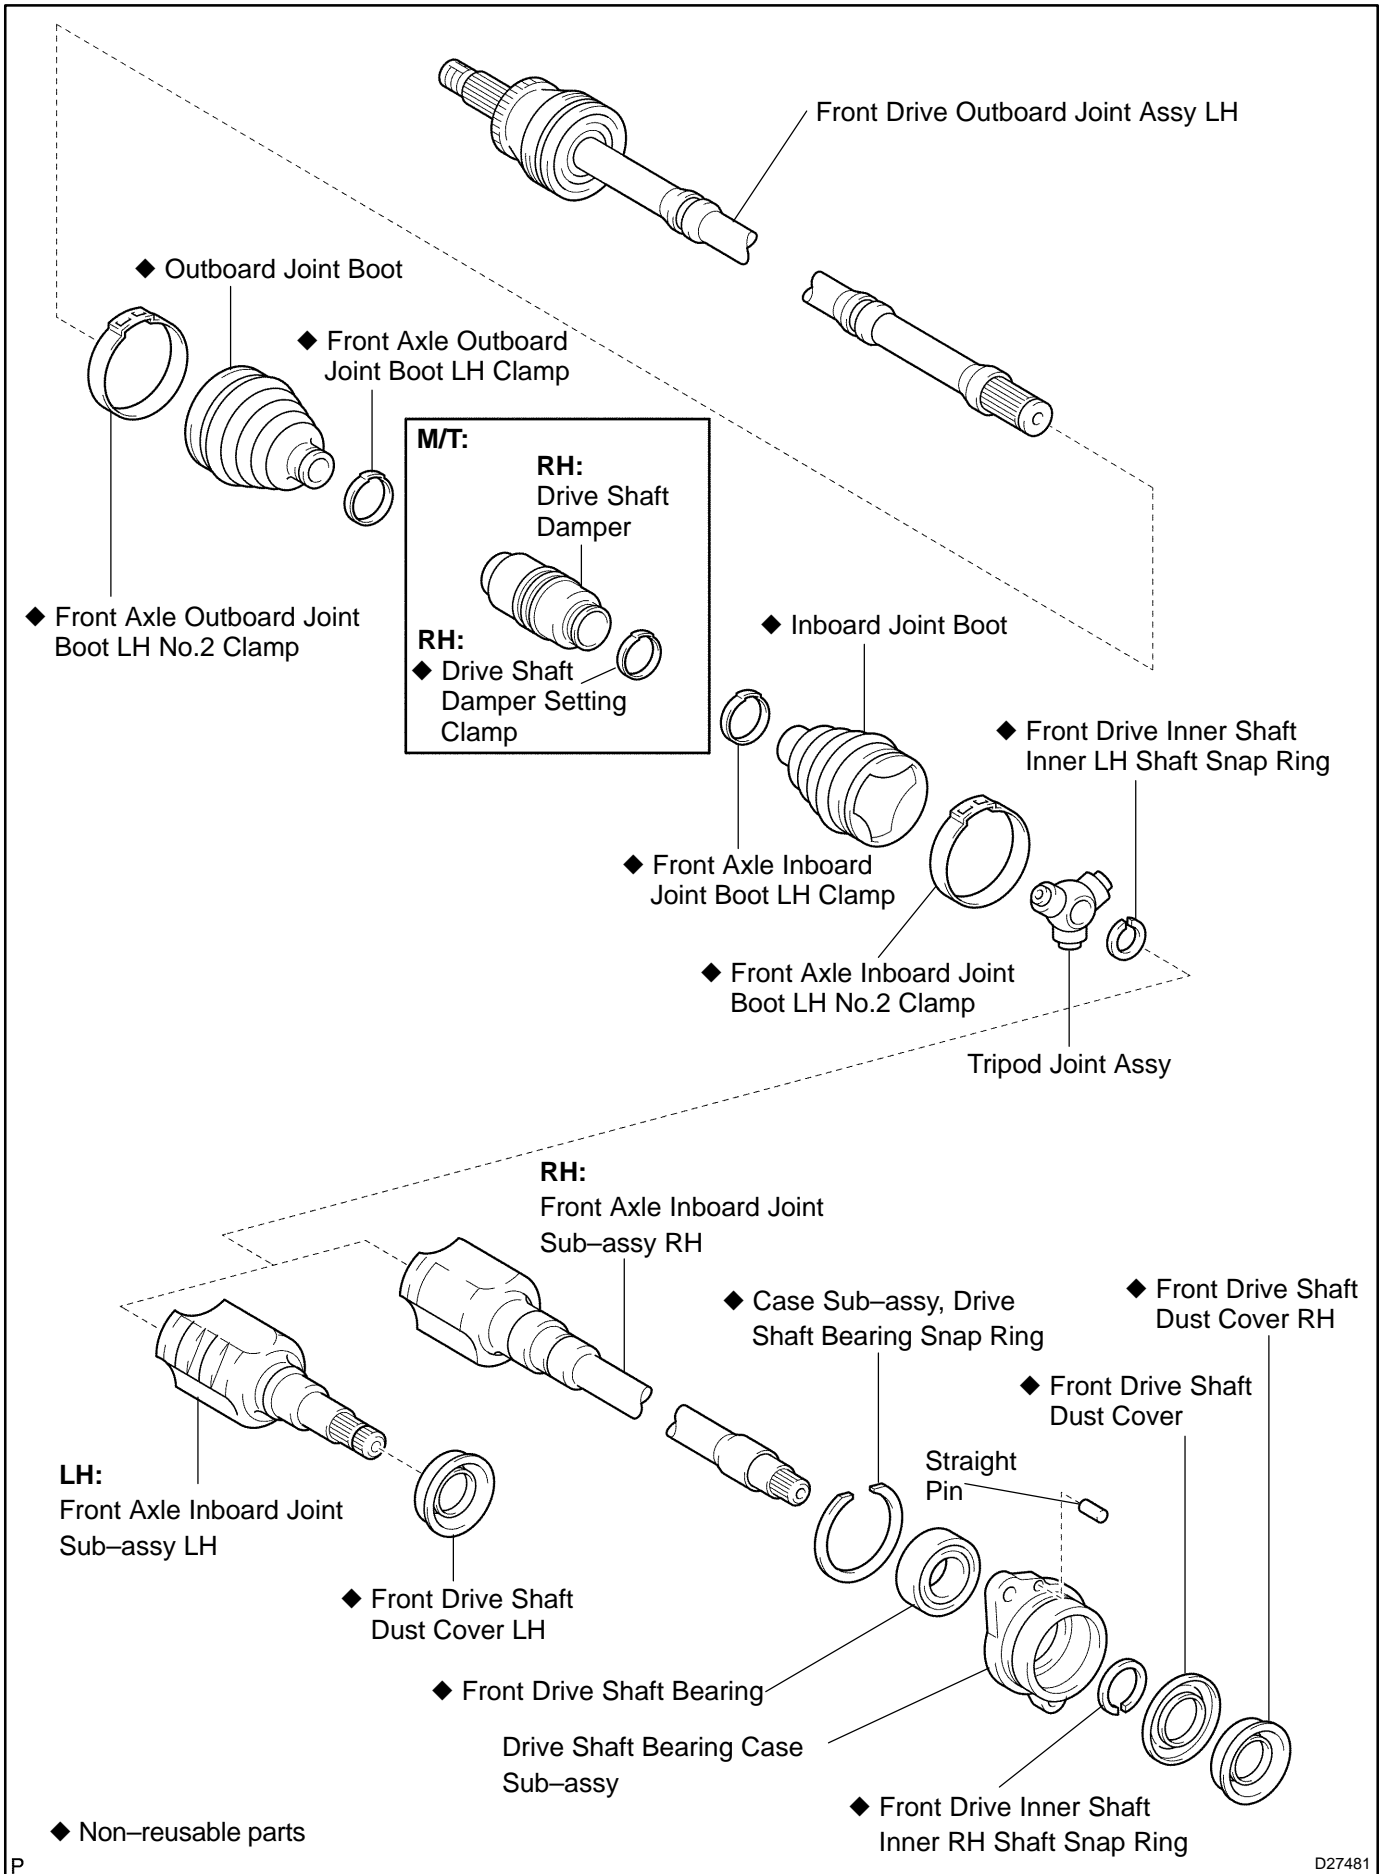

FRONT DRIVE SHAFT (2ZZ-GE) COMPONENTS

300B3-01

D27480

DRIVE SHAFT / PROPELLER SHAFT - FRONT DRIVE SHAFT (2ZZ-GE)

D27481