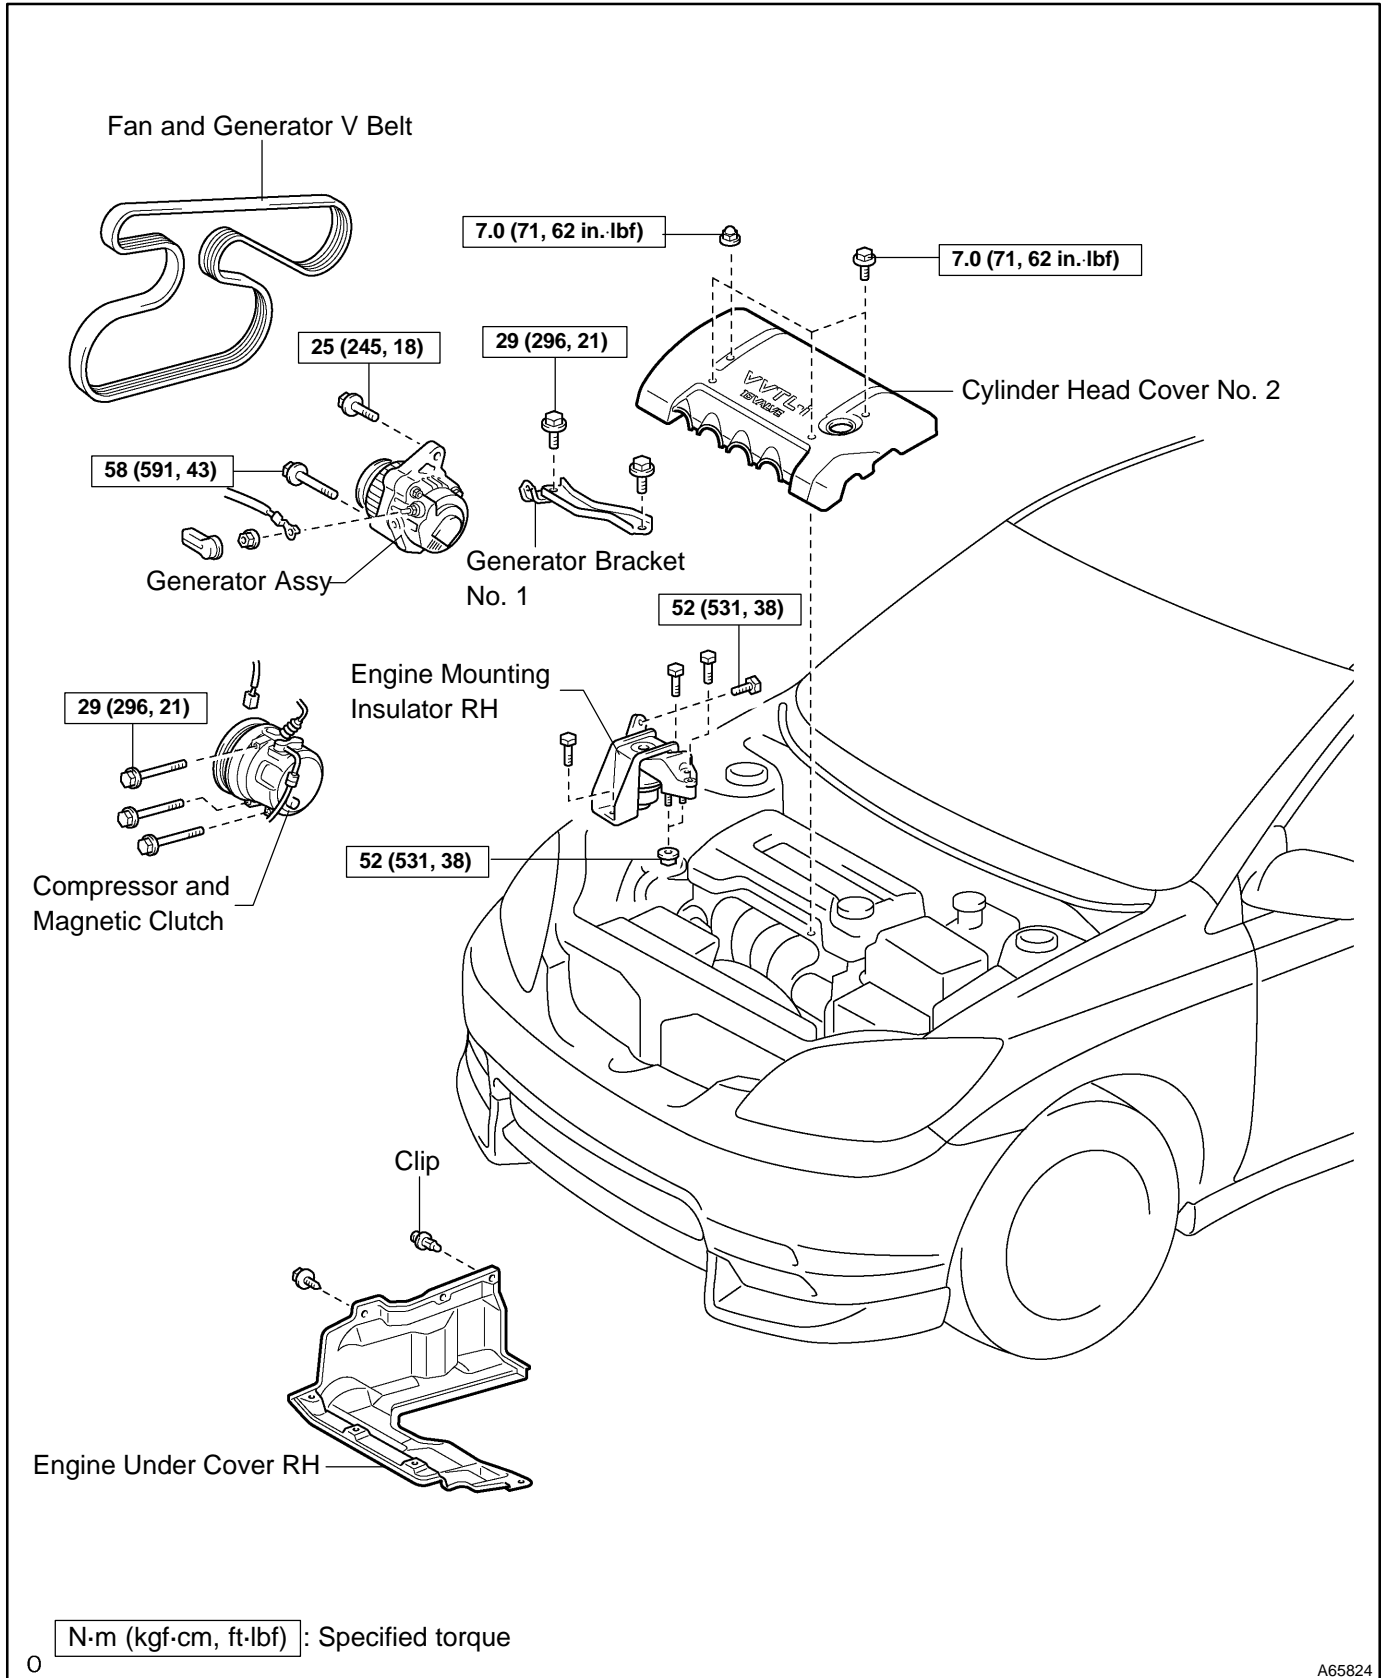

OIL PUMP ASSY (2ZZ-GE) COMPONENTS

17080-01

A65824

A65222

A65213