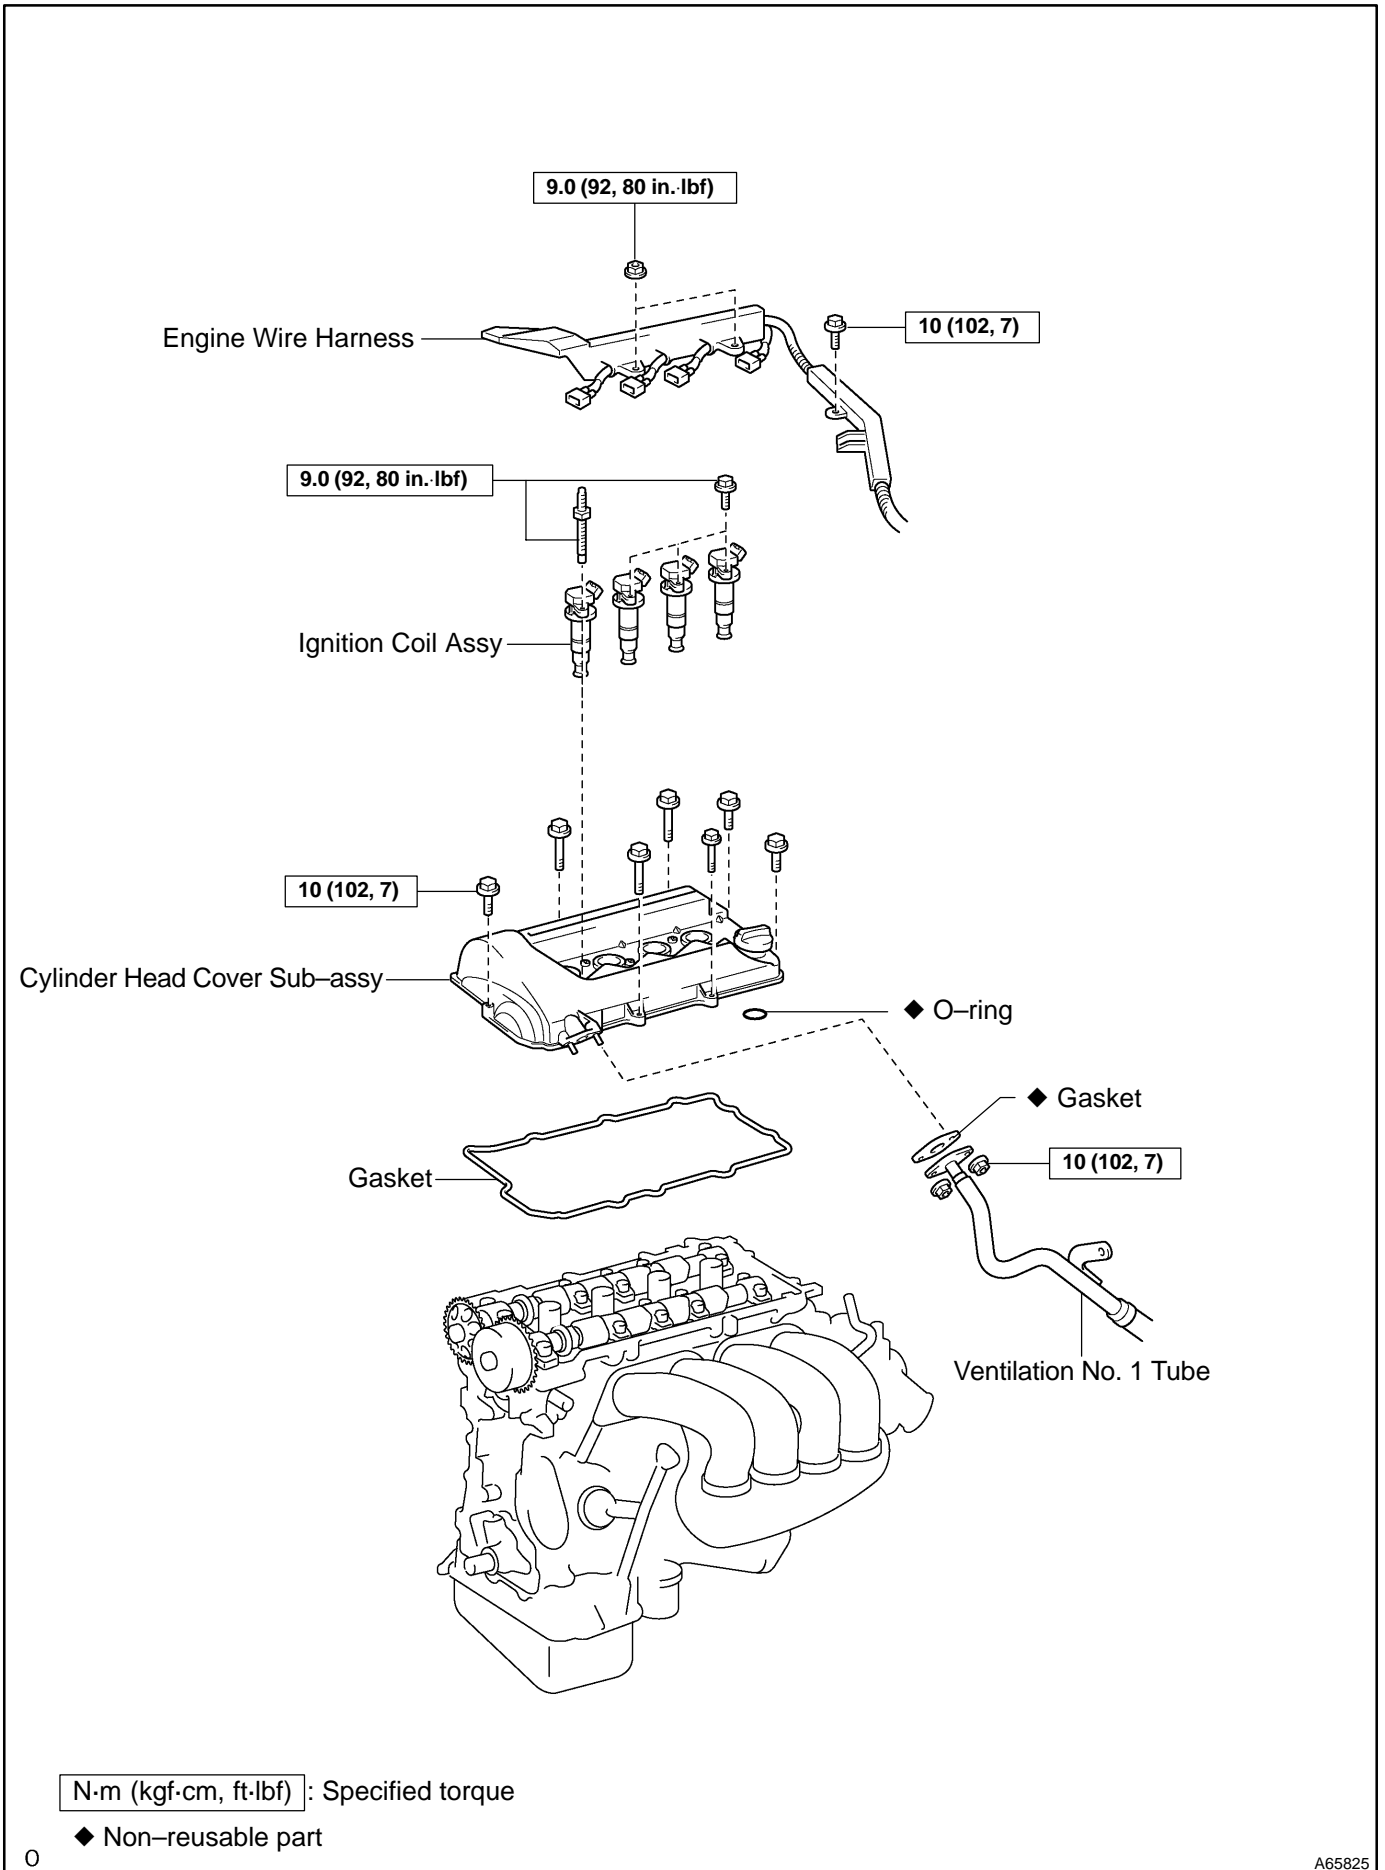

OIL PUMP ASSY (2ZZ-GE) COMPONENTS

17080-01

A65824

A65222

A65213