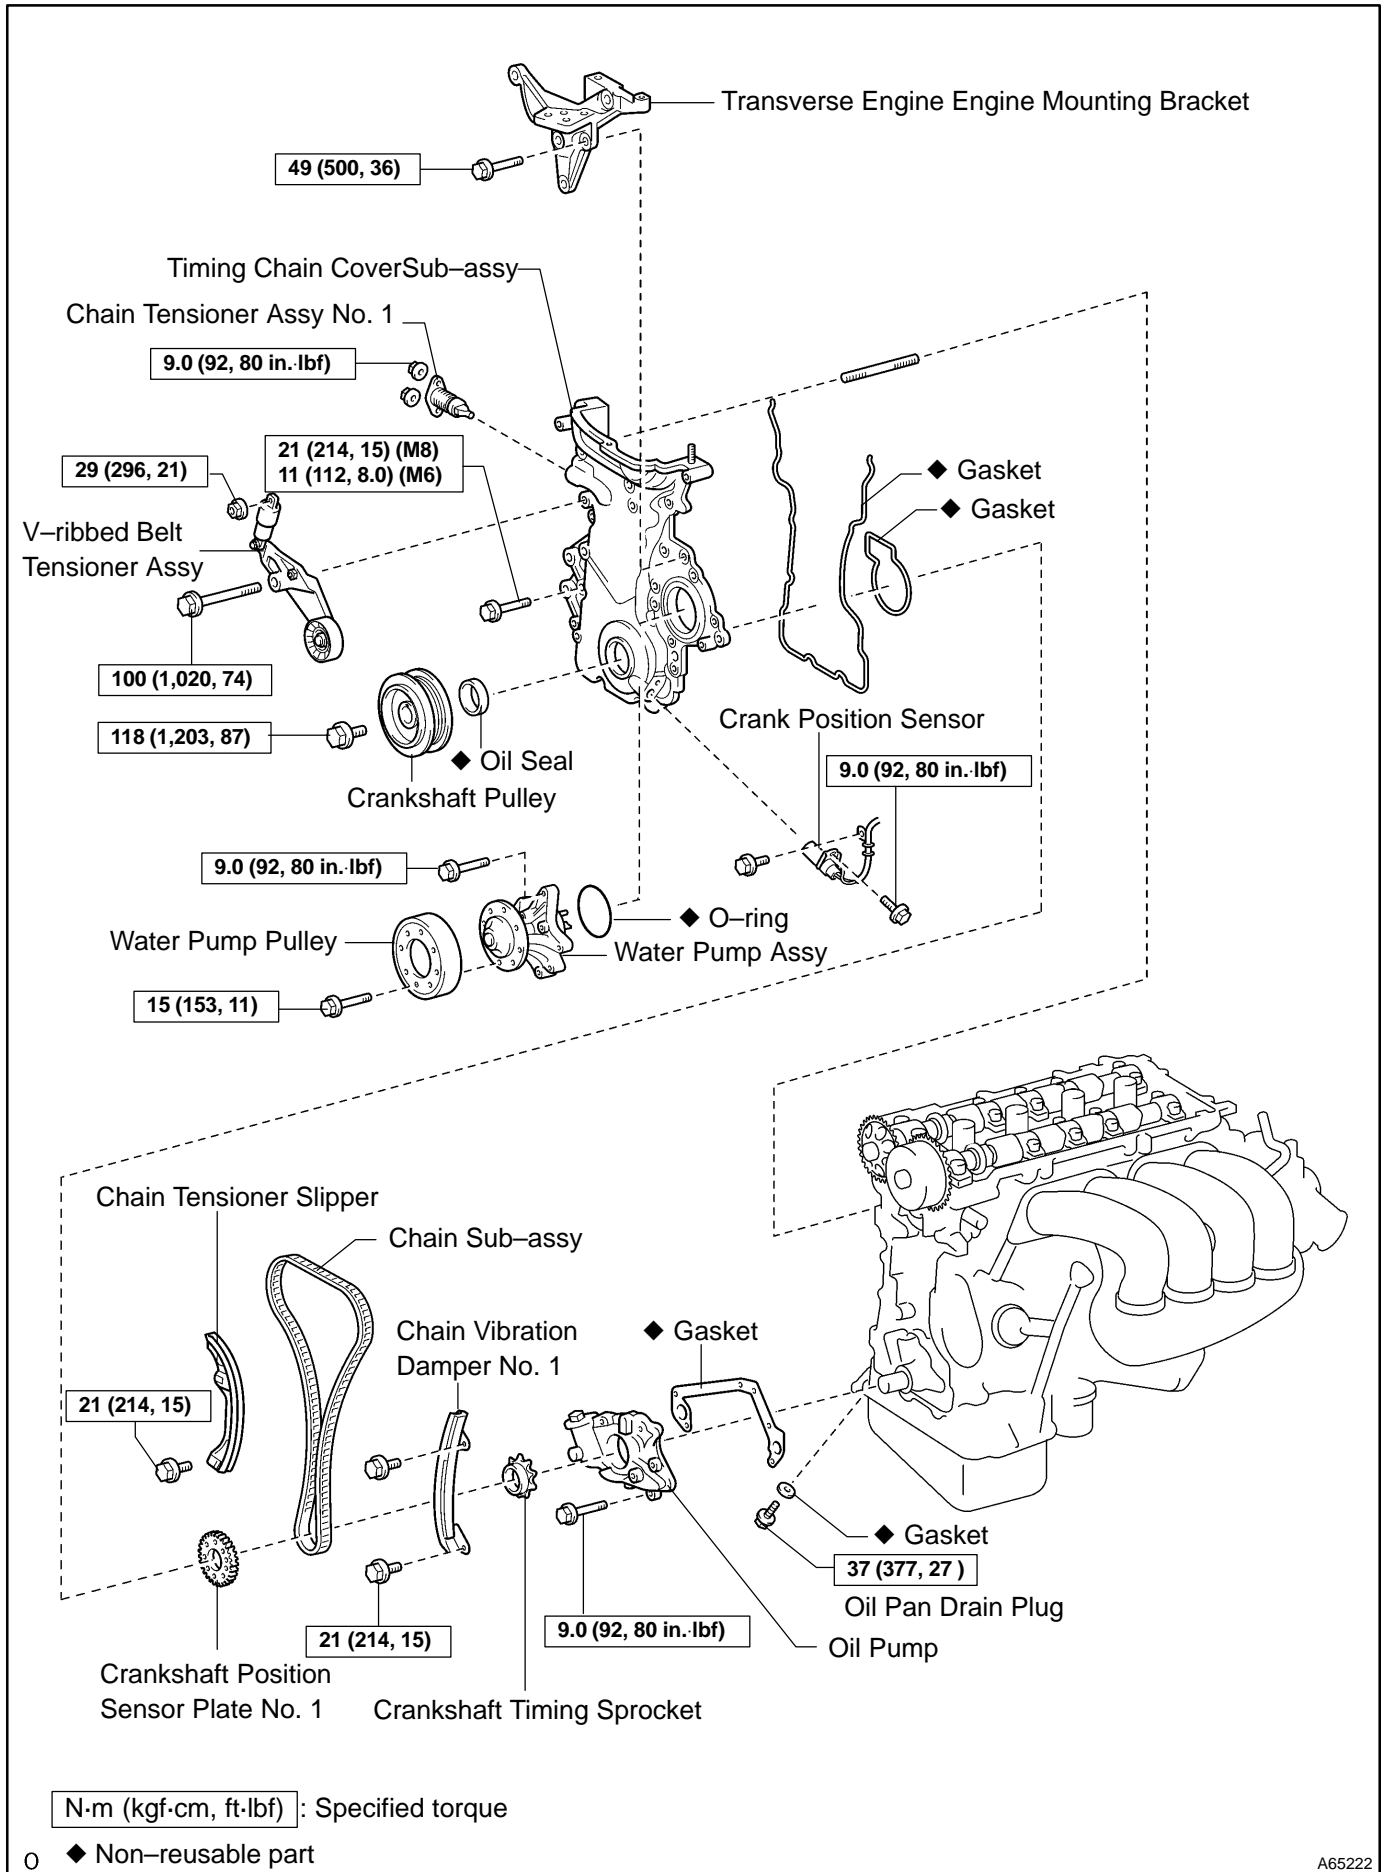

OIL PUMP ASSY (2ZZ-GE) COMPONENTS

17080-01

A65824

A65222

A65213