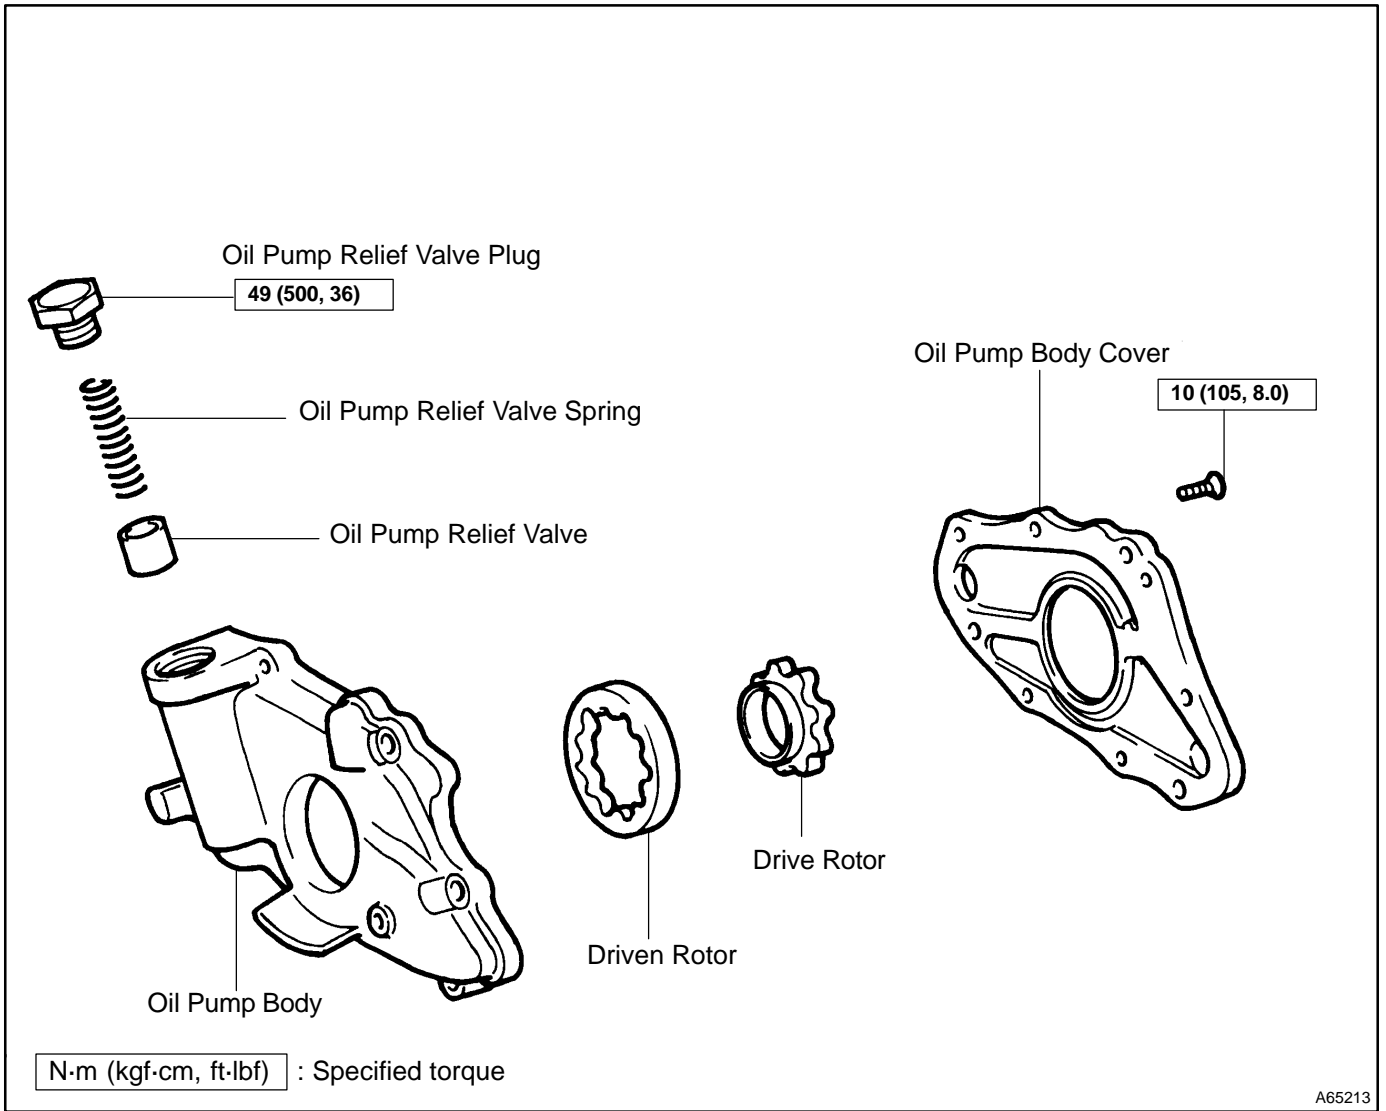

OIL PUMP ASSY (2ZZ-GE) COMPONENTS

17080-01

A65824

A65222

A65213