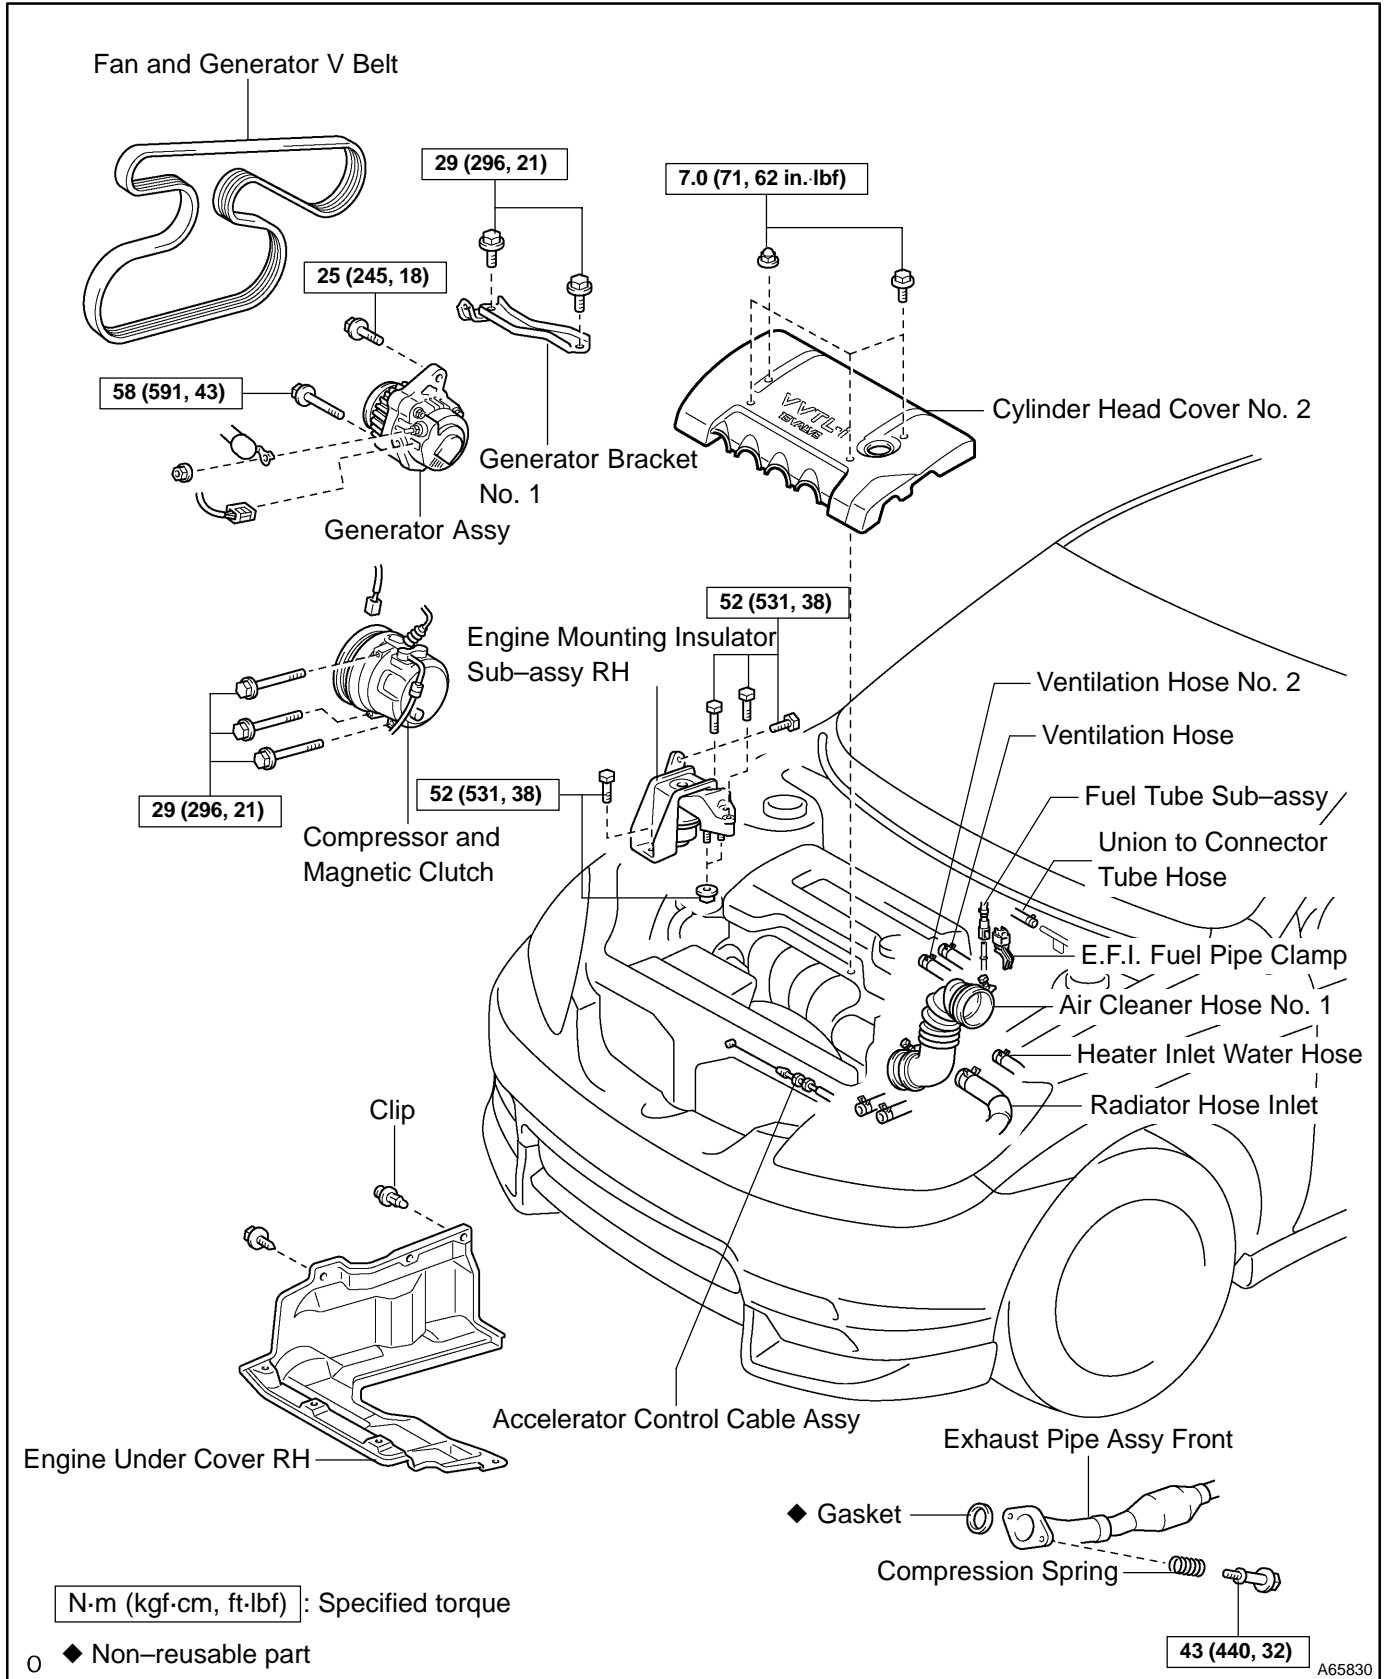

CYLINDER HEAD GASKET (2ZZ-GE) COMPONENTS

140RE-01

A65828

A66463