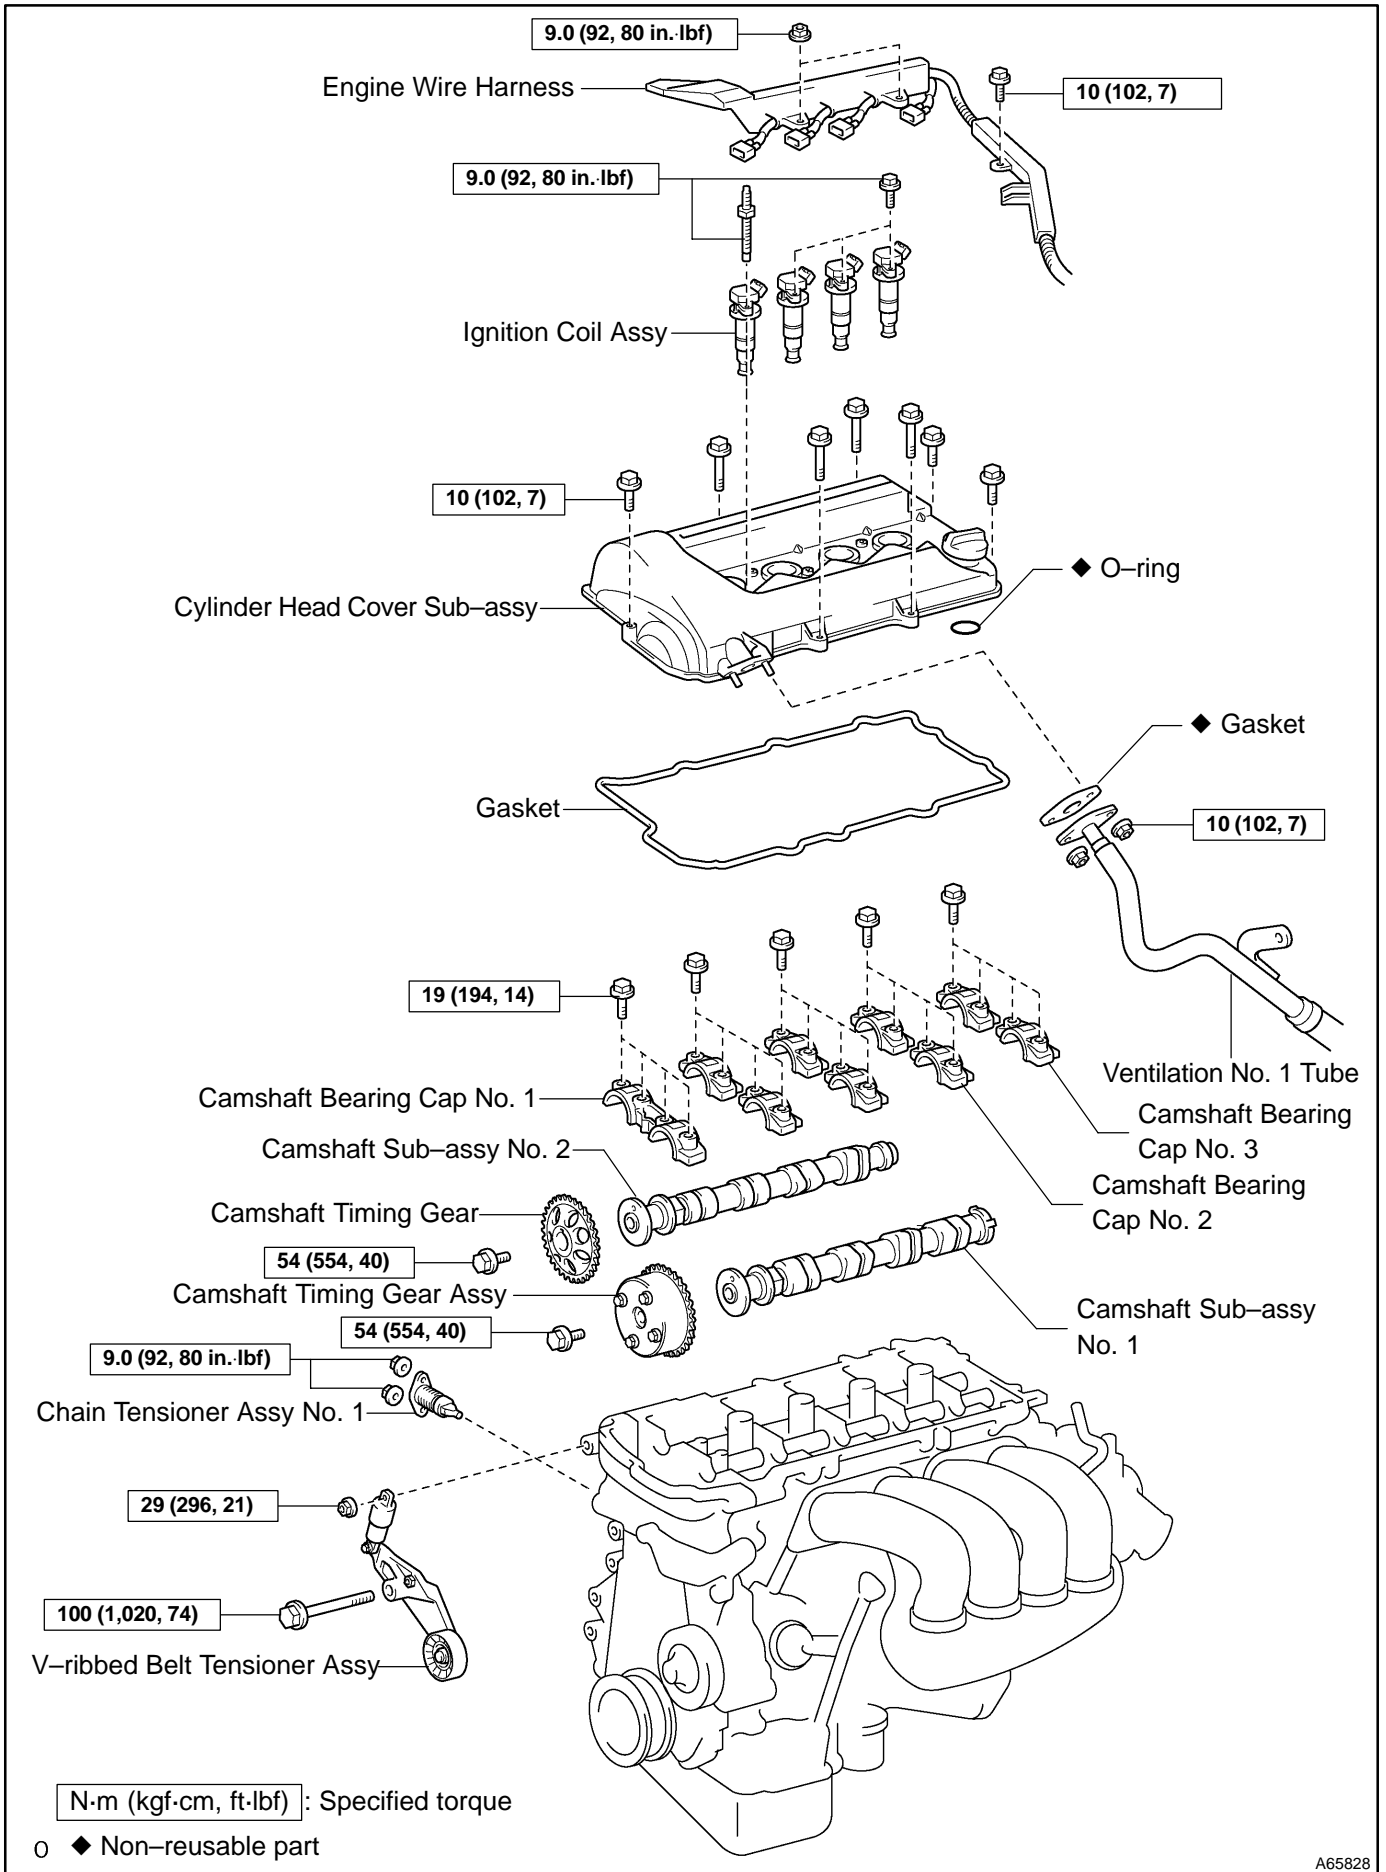

CYLINDER HEAD GASKET (2ZZ-GE) COMPONENTS

140RE-01

A65828

A66463