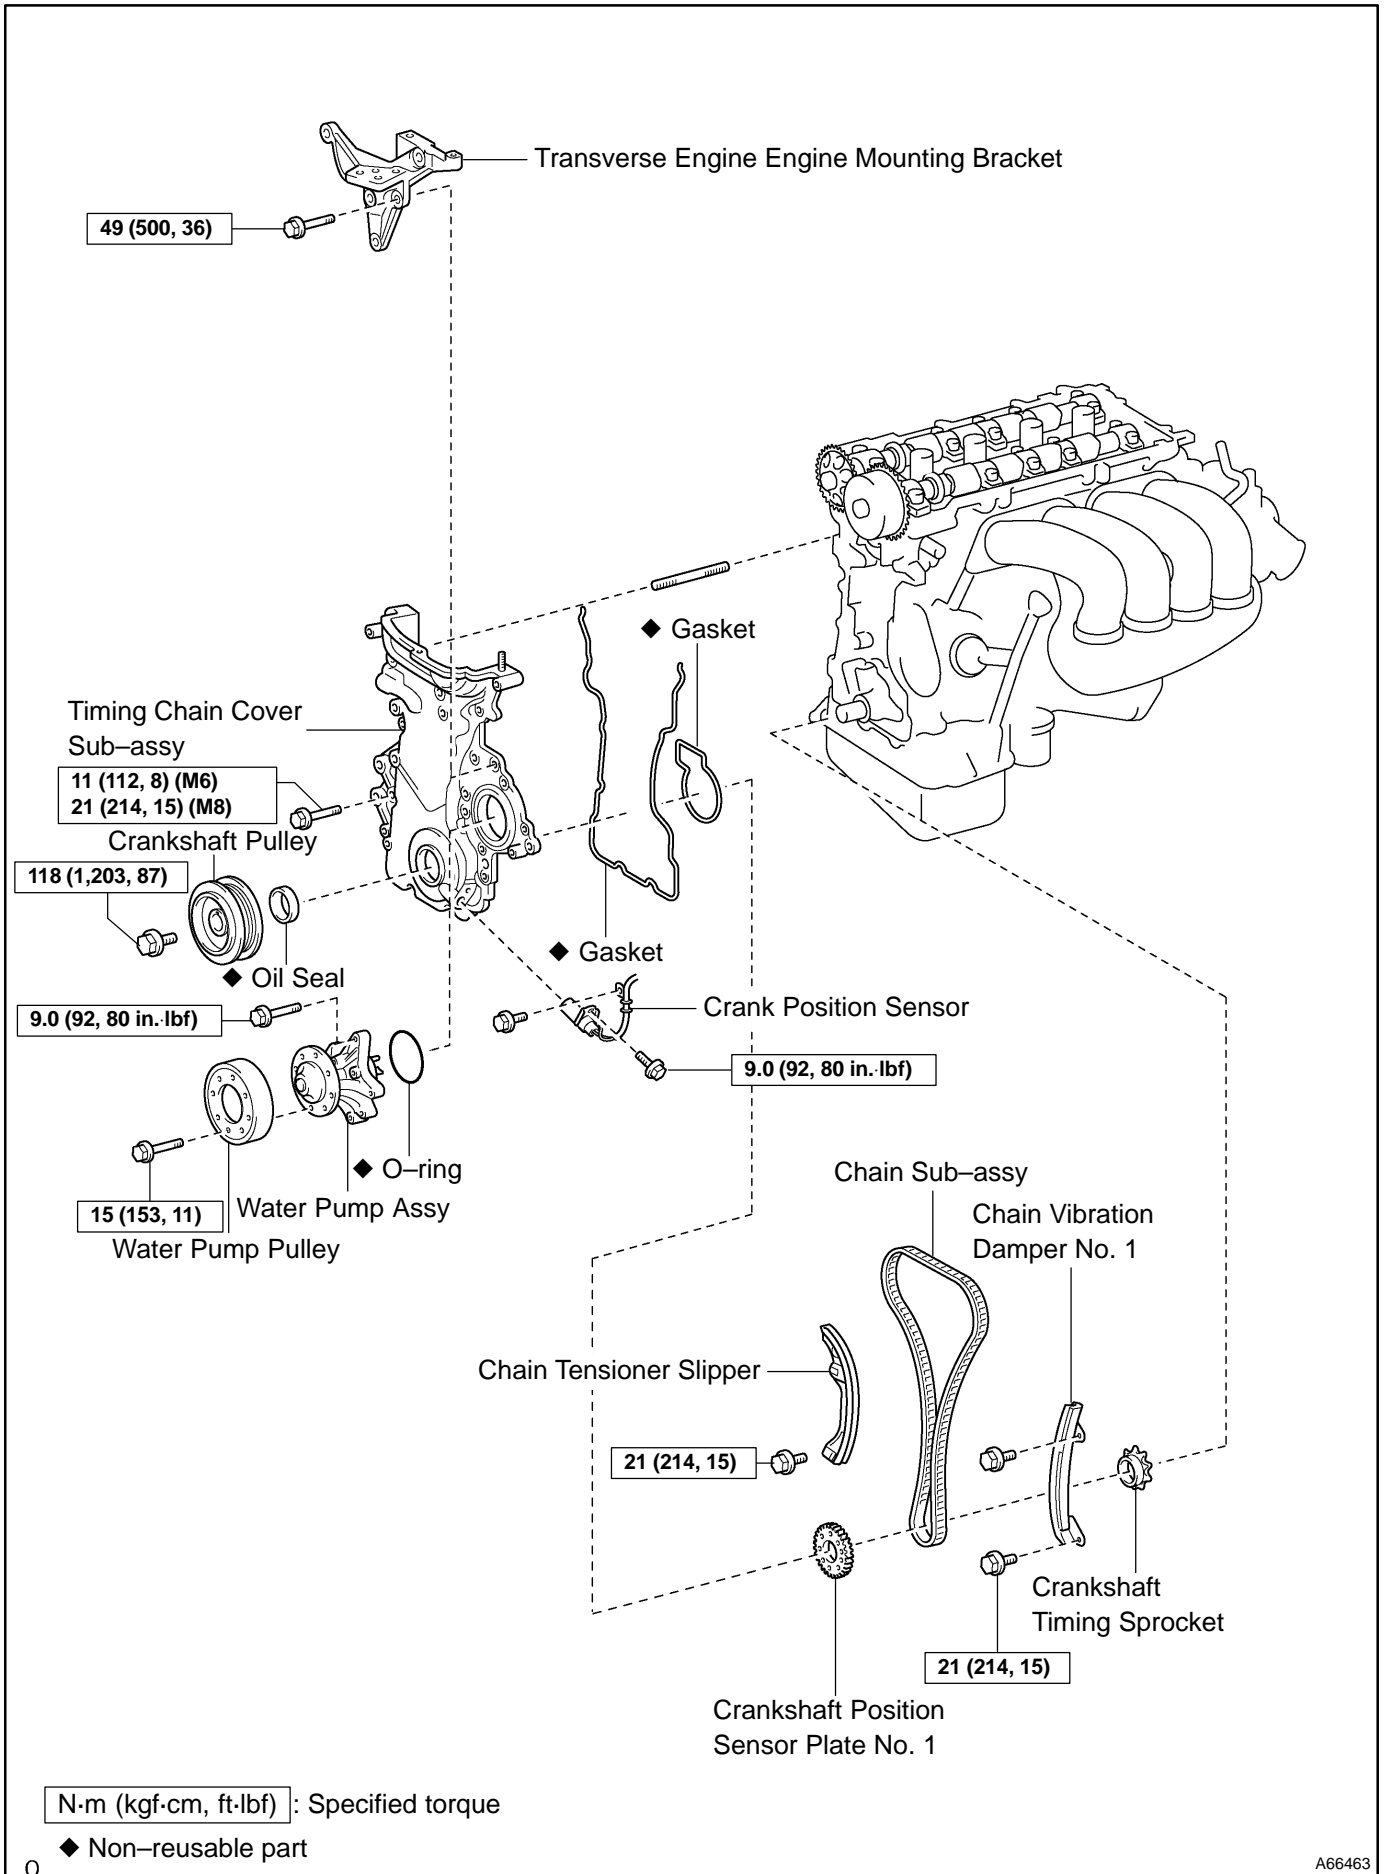

CYLINDER HEAD GASKET (2ZZ-GE) COMPONENTS

140RE-01

A65828

A66463