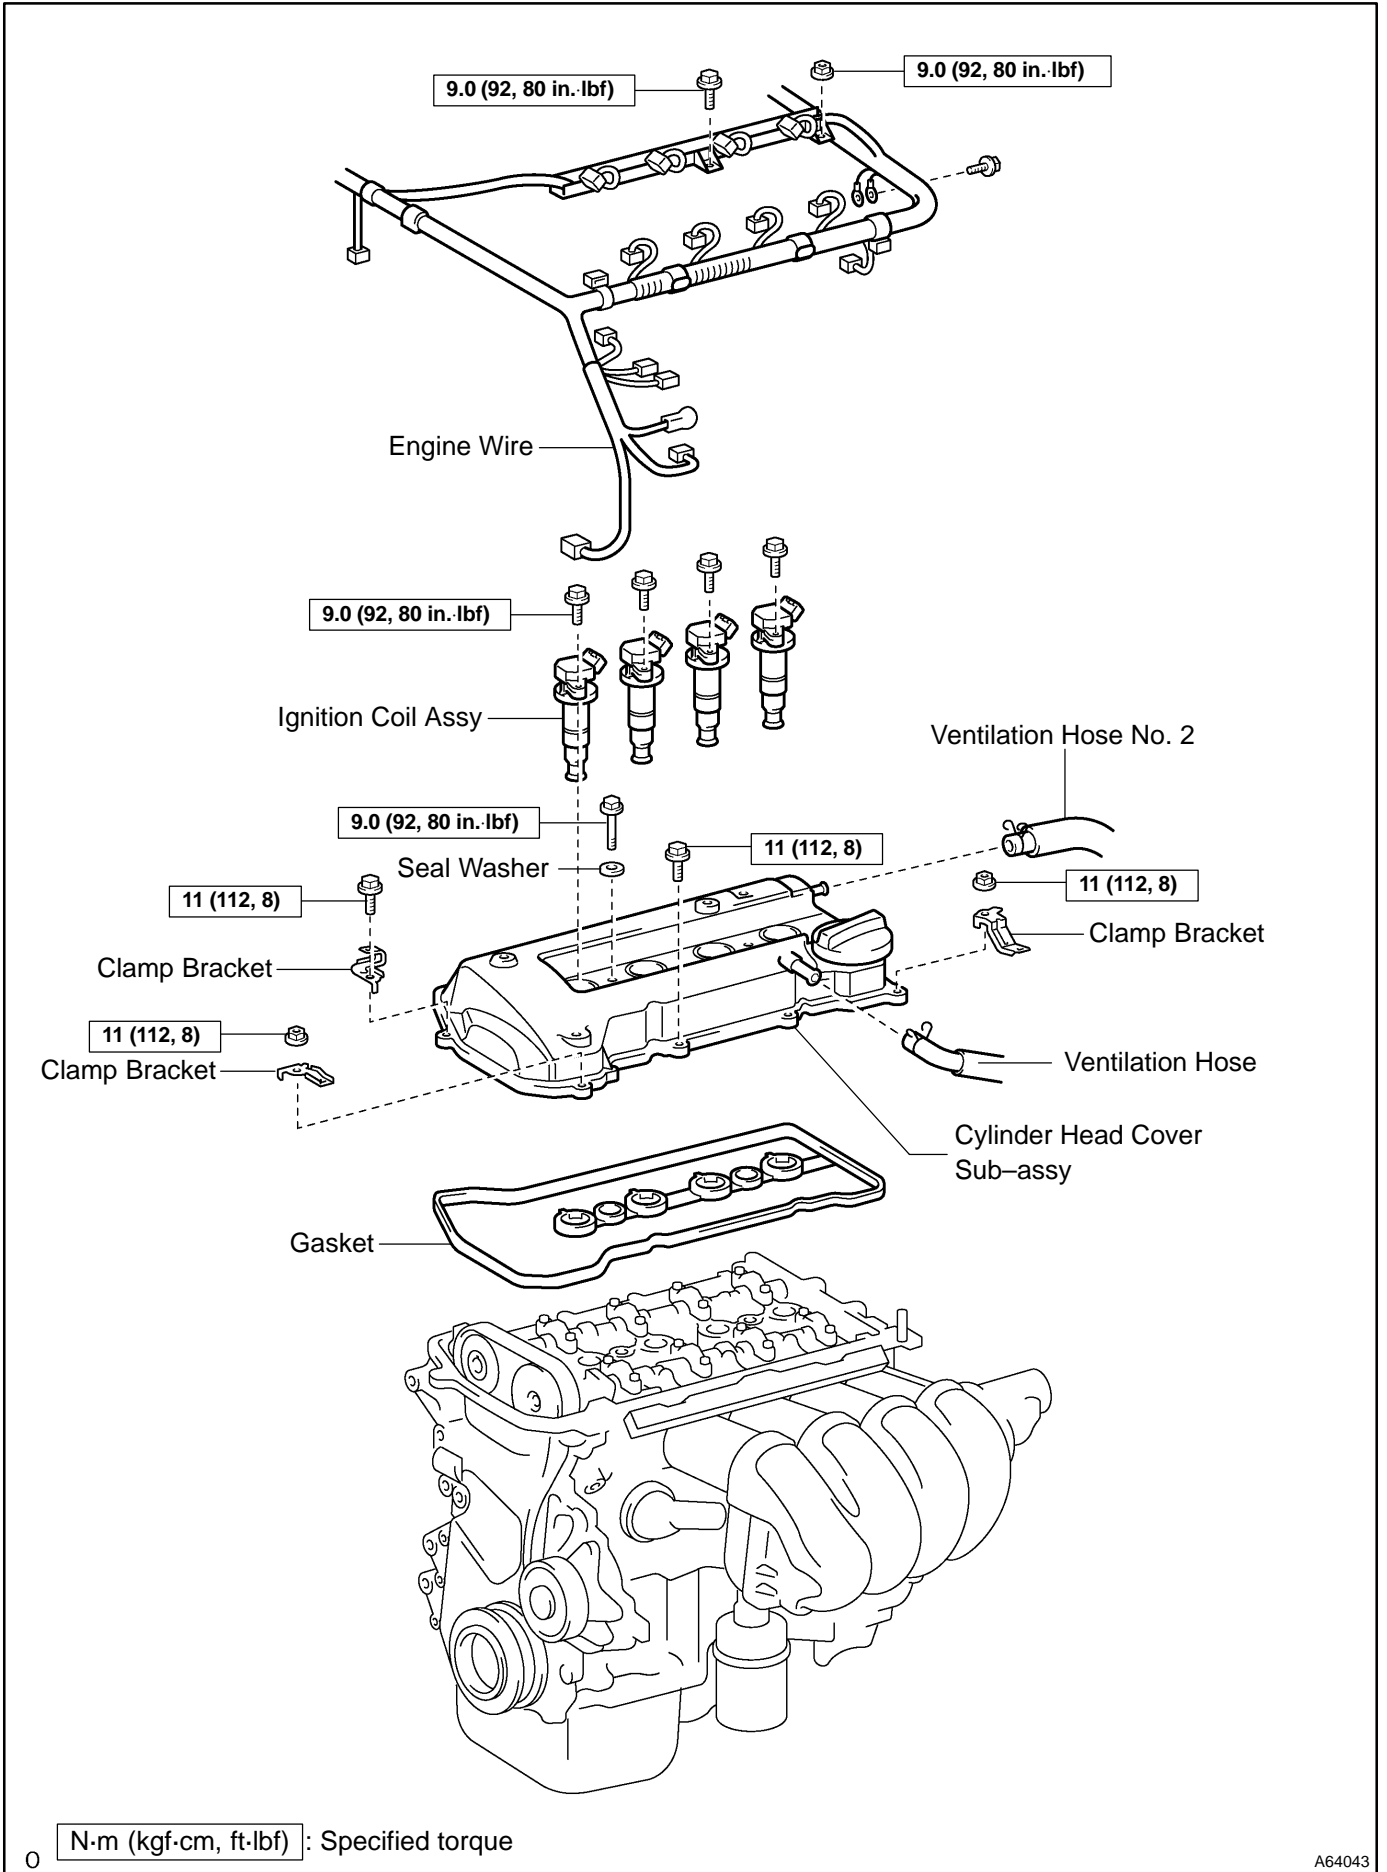

CYLINDER HEAD GASKET (1ZZ-FE) COMPONENTS

1400K-02

A64053

ENGINE MECHANICAL - CYLINDER HEAD GASKET (1ZZ-FE)

A60628

A64046