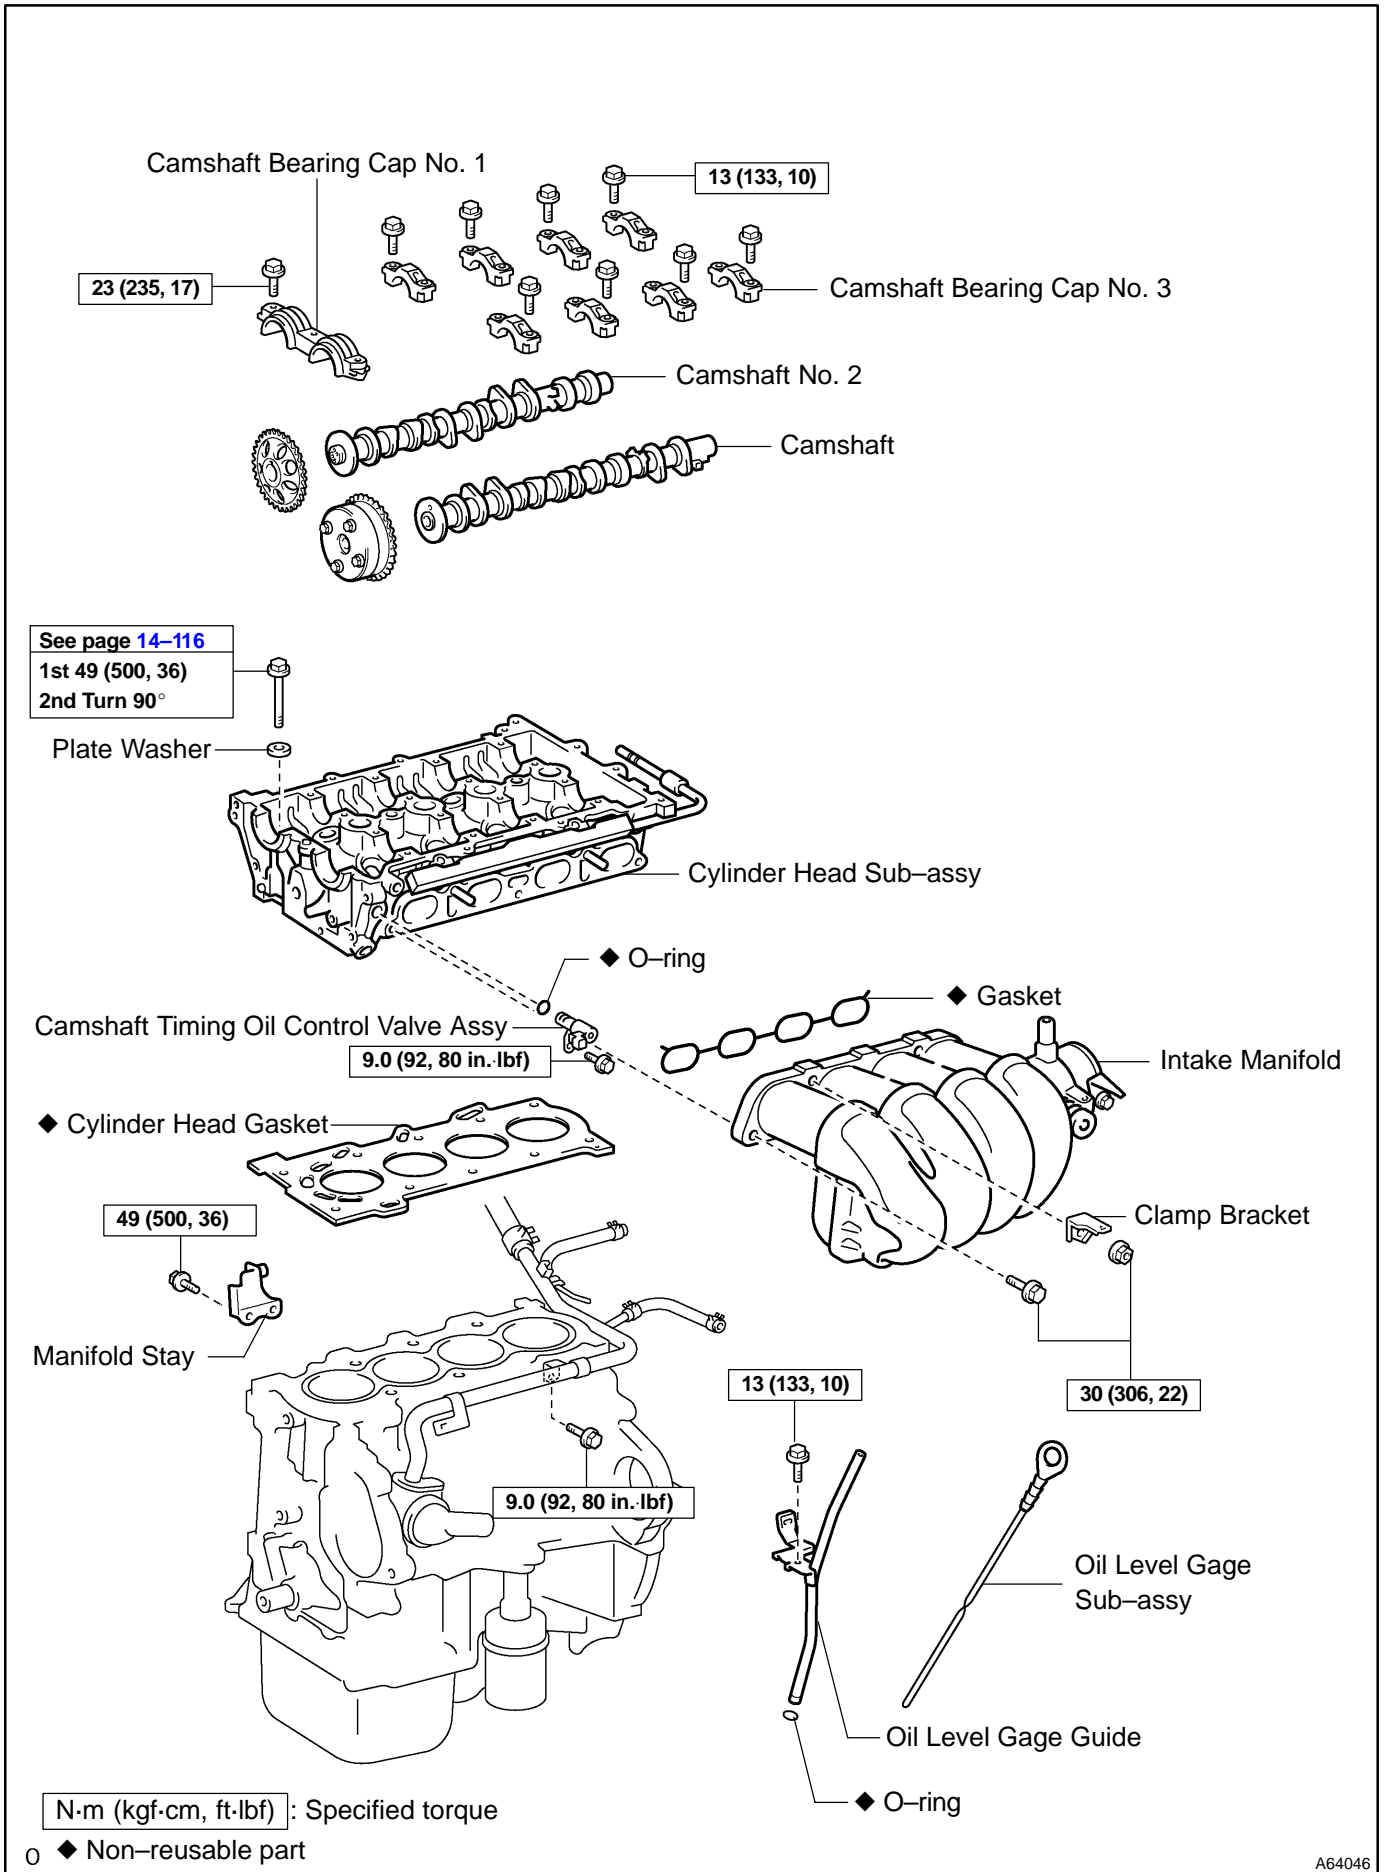

CYLINDER HEAD GASKET (1ZZ-FE) COMPONENTS

1400K-02

A64053

ENGINE MECHANICAL - CYLINDER HEAD GASKET (1ZZ-FE)

A60628

A64046