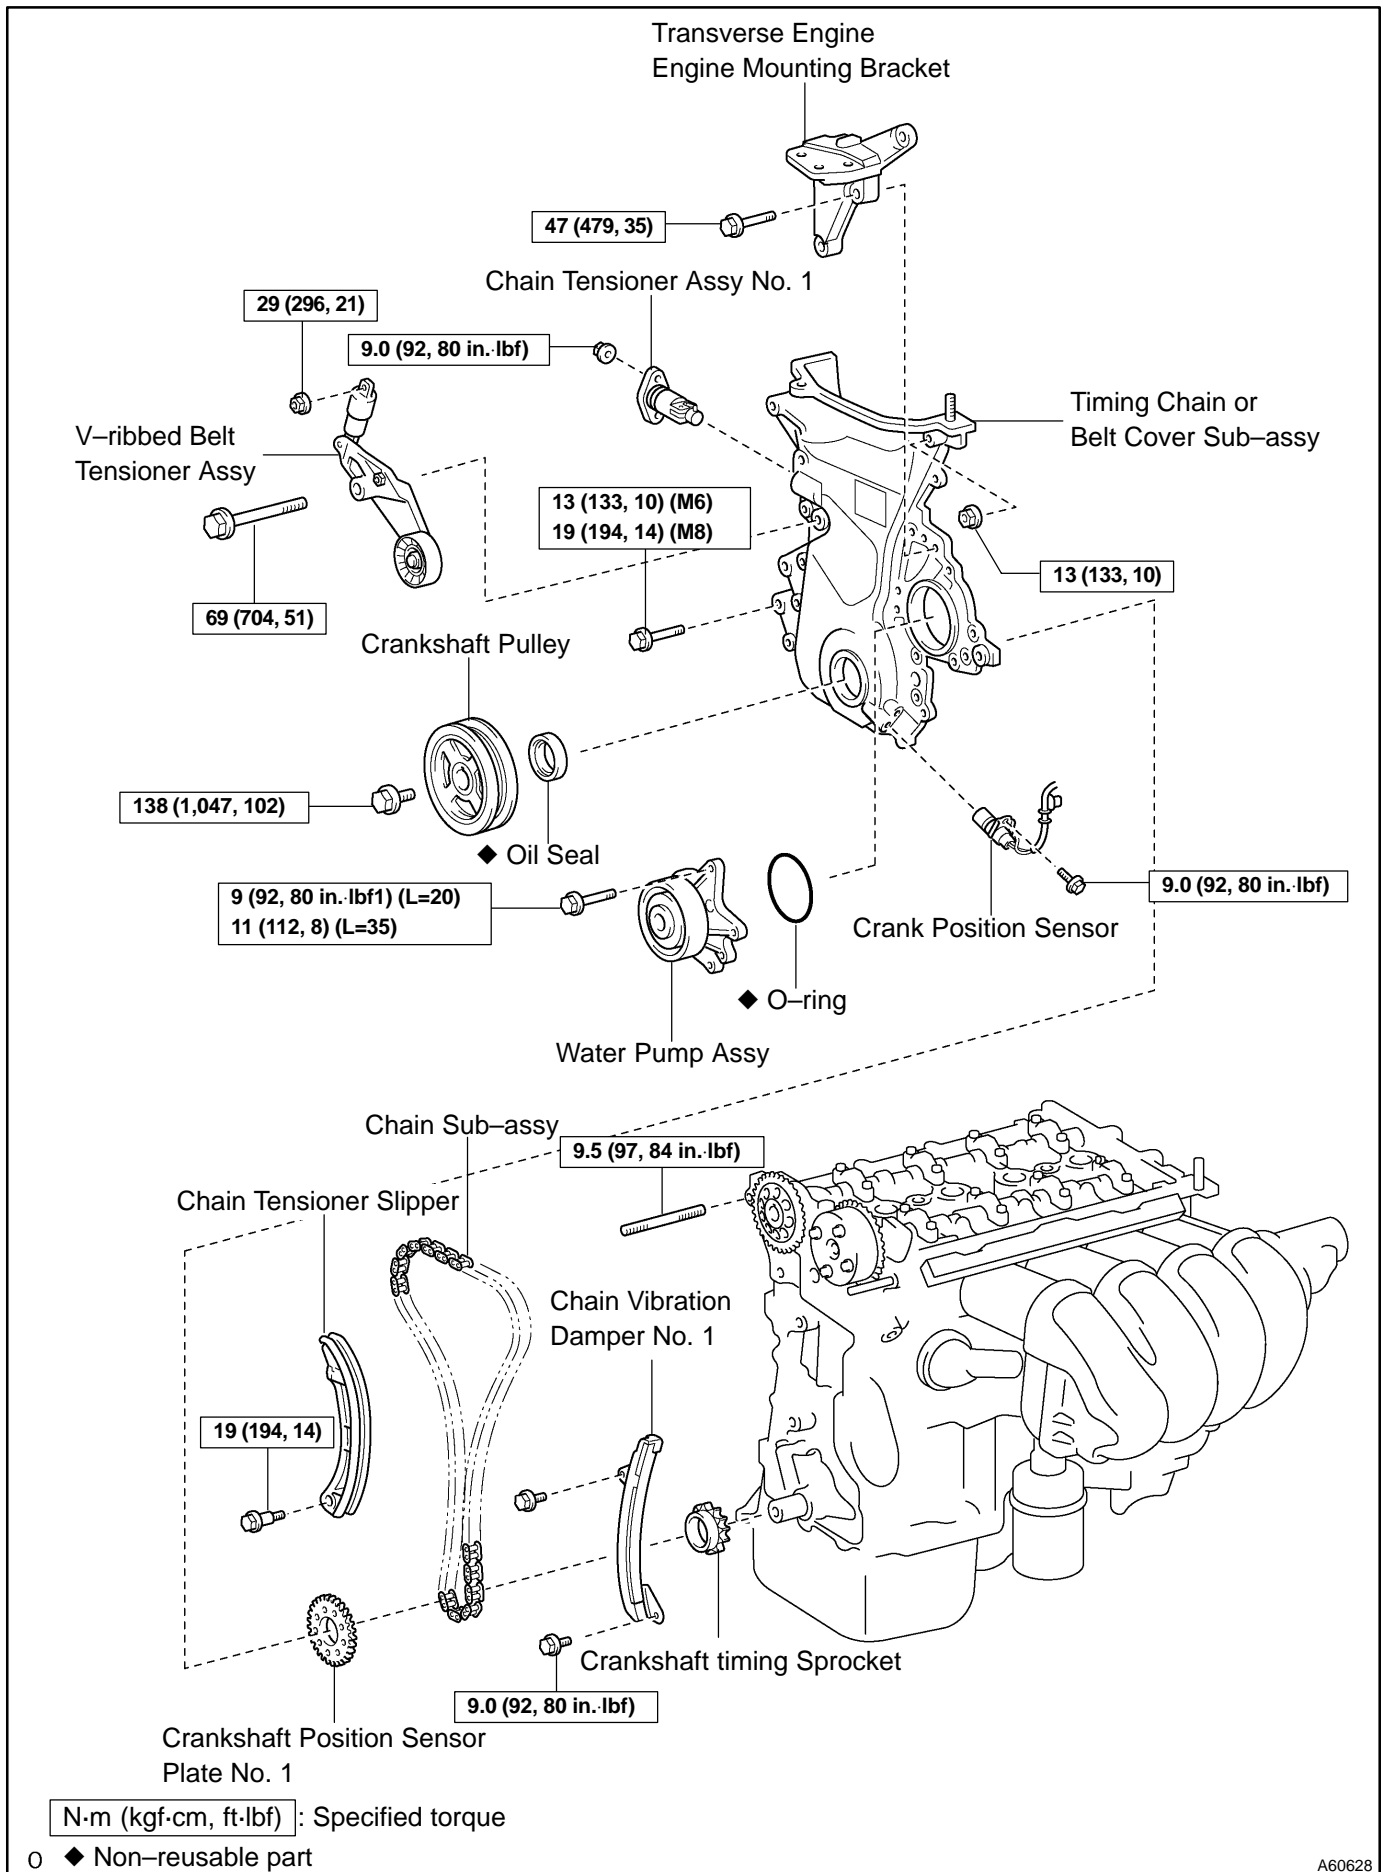

CYLINDER HEAD GASKET (1ZZ-FE) COMPONENTS

1400K-02

A64053

ENGINE MECHANICAL - CYLINDER HEAD GASKET (1ZZ-FE)

A60628

A64046