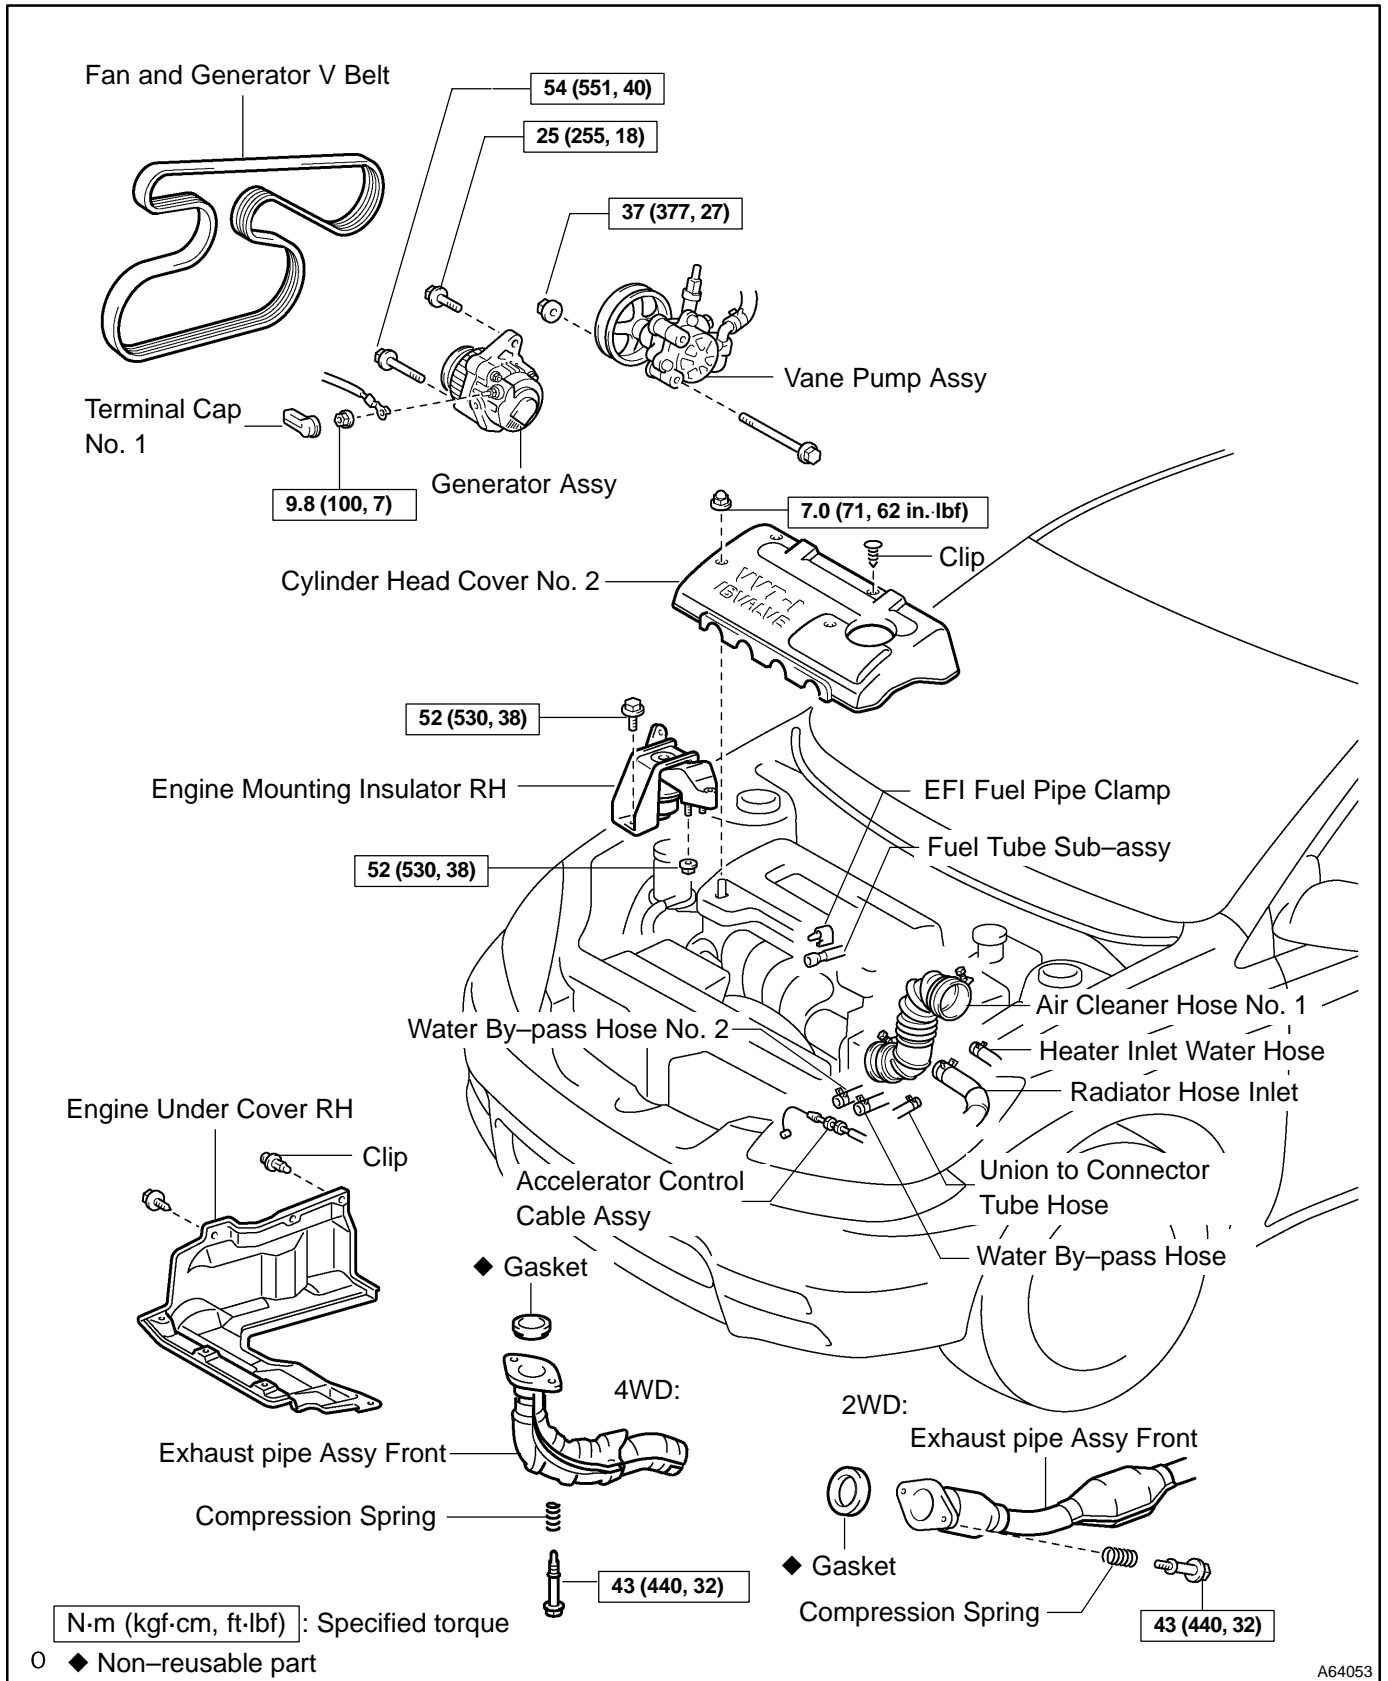

CYLINDER HEAD GASKET (1ZZ-FE) COMPONENTS

1400K-02

A64053

ENGINE MECHANICAL - CYLINDER HEAD GASKET (1ZZ-FE)

A60628

A64046