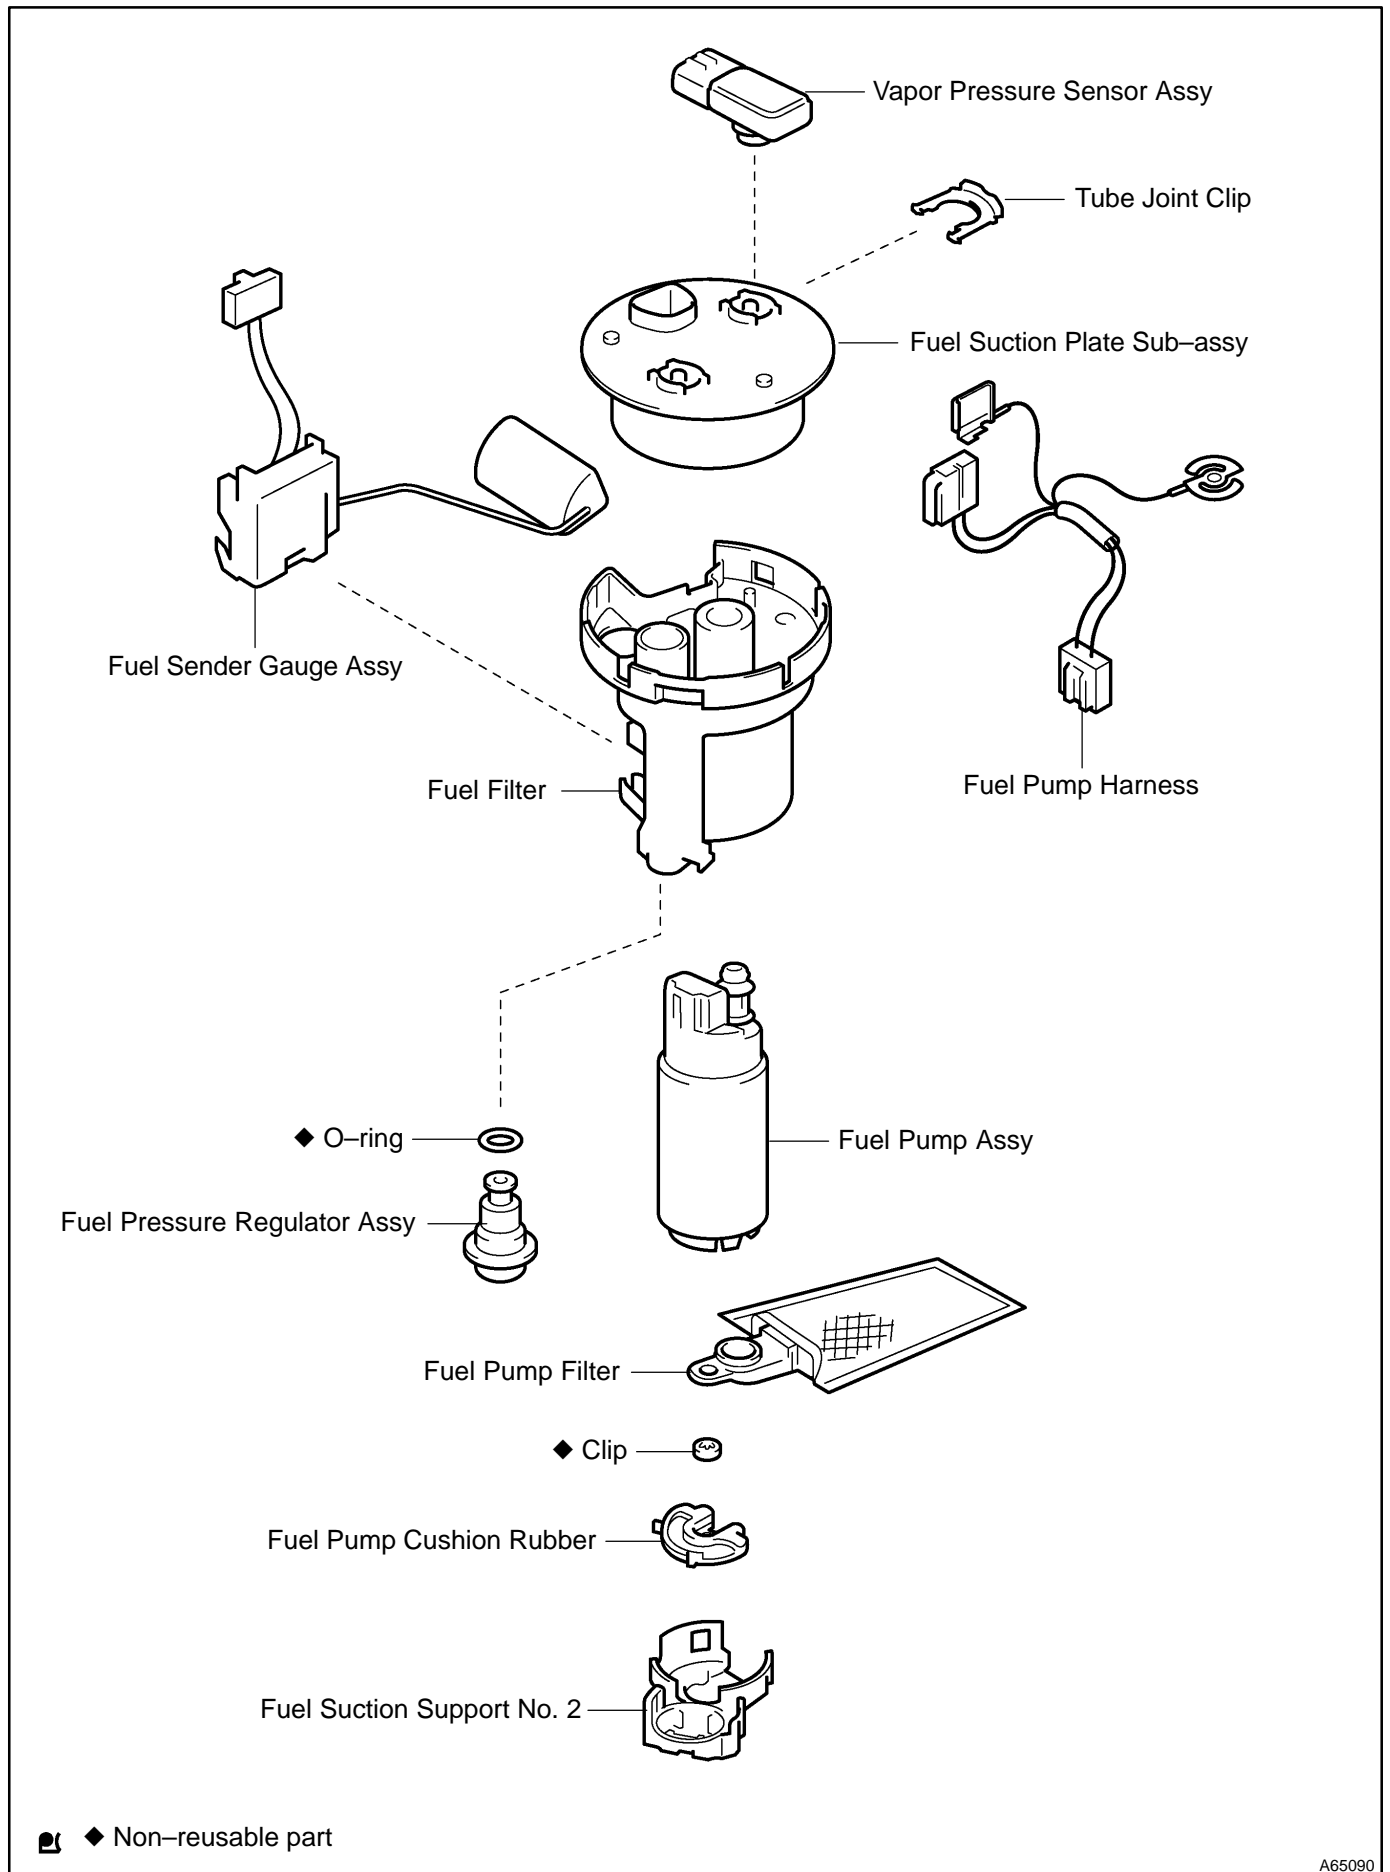

FUEL PUMP ASSY (4WD) COMPONENTS

110EW-01

A65089

A65090