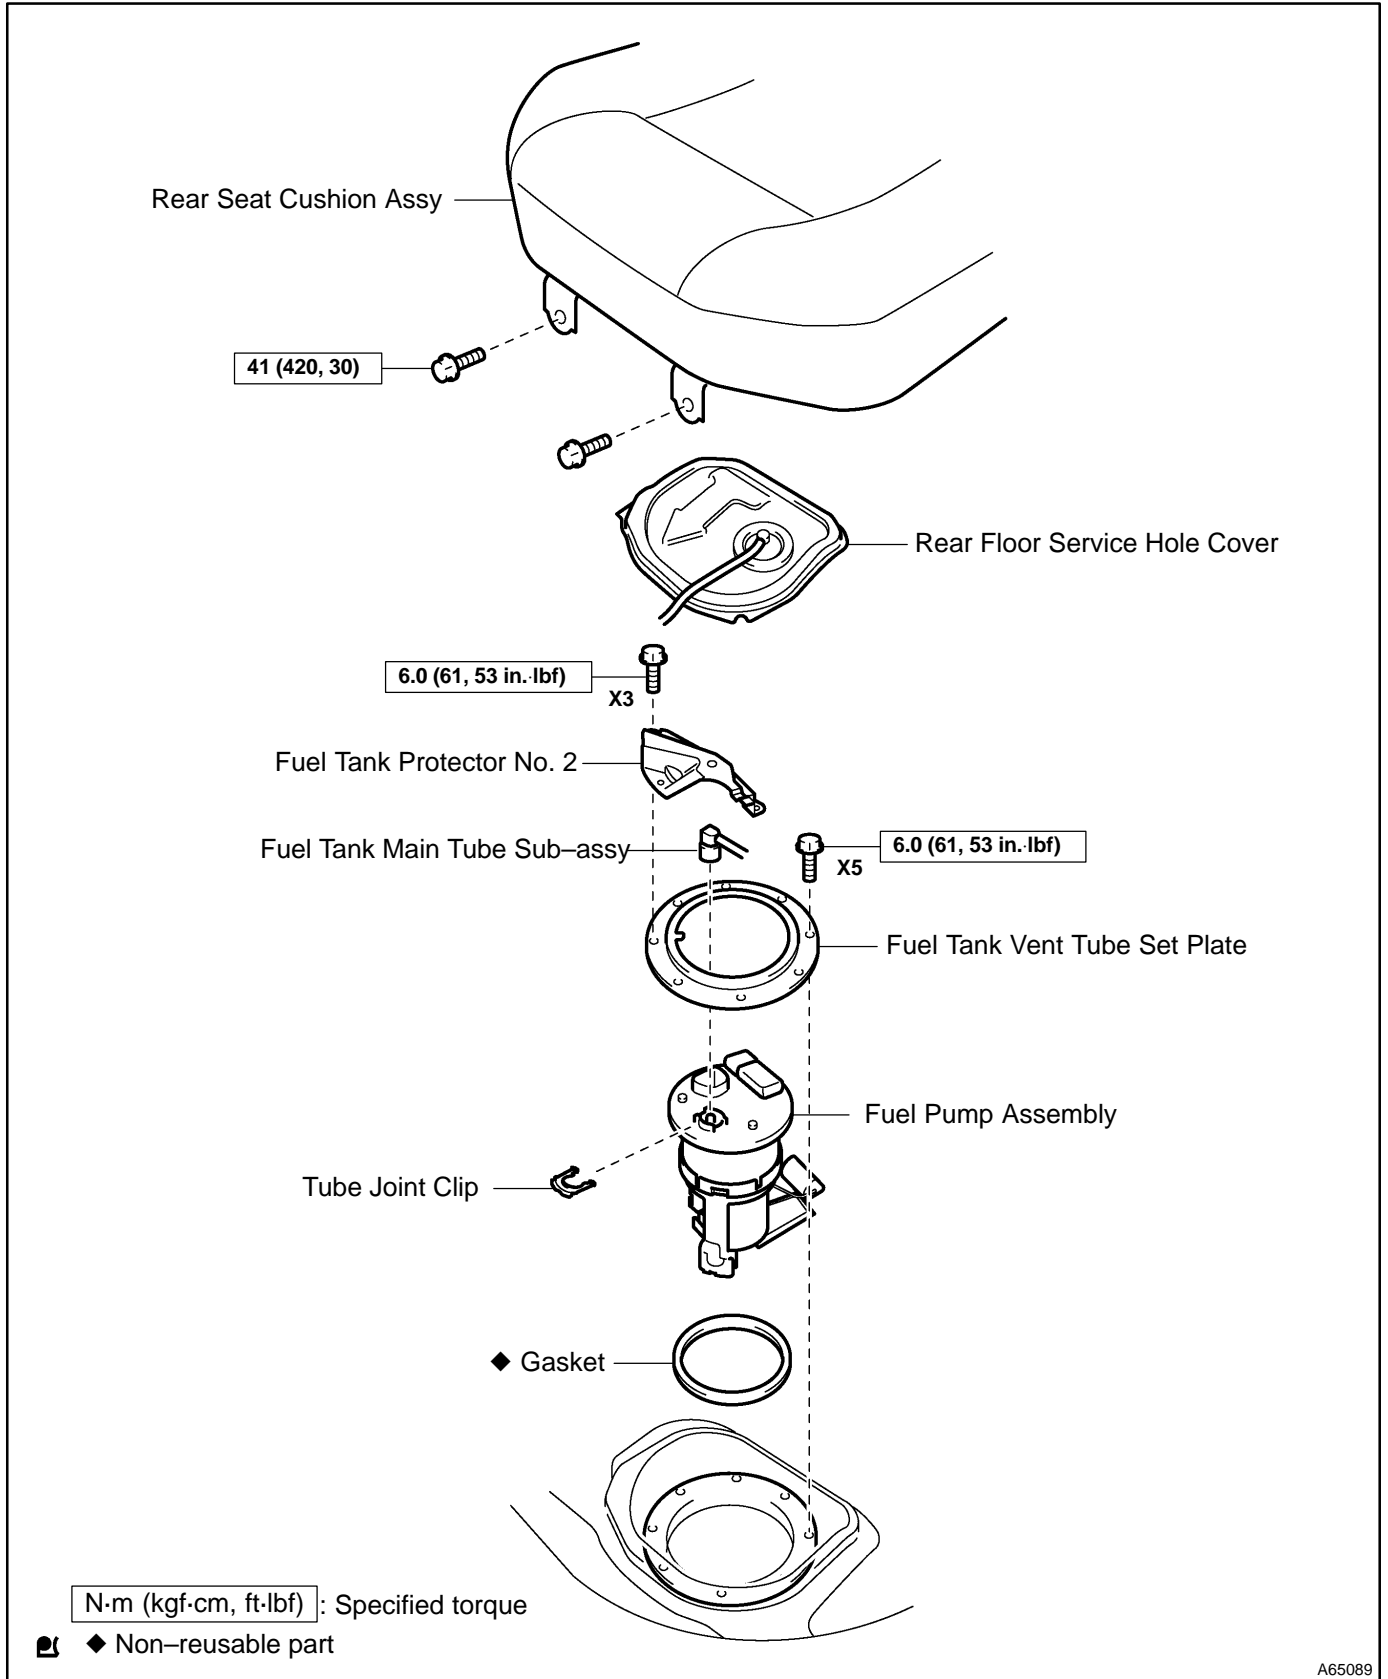

FUEL PUMP ASSY (4WD) COMPONENTS

110EW-01

A65089

A65090