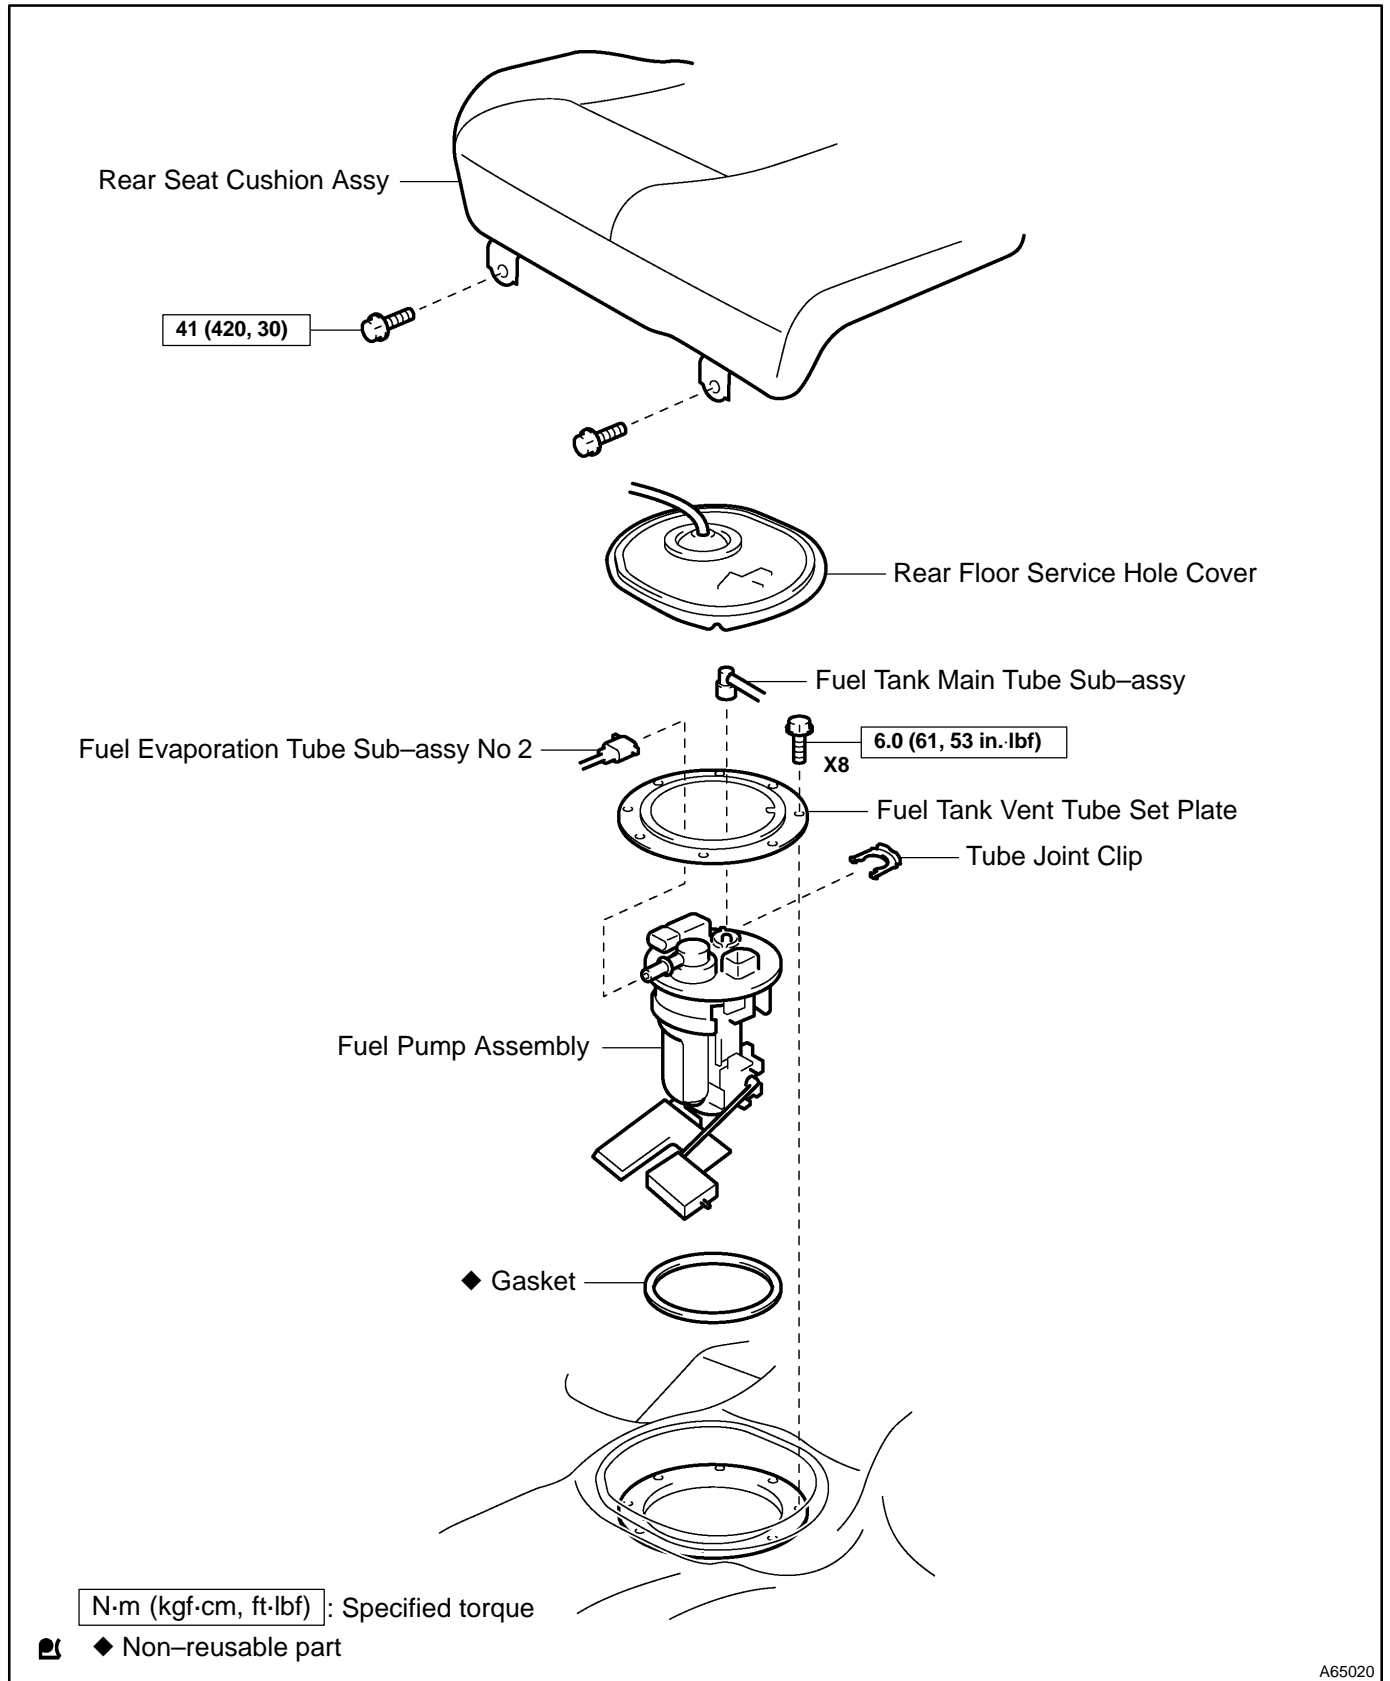

FUEL PUMP ASSY (FF) COMPONENTS

110EY-01

A65020