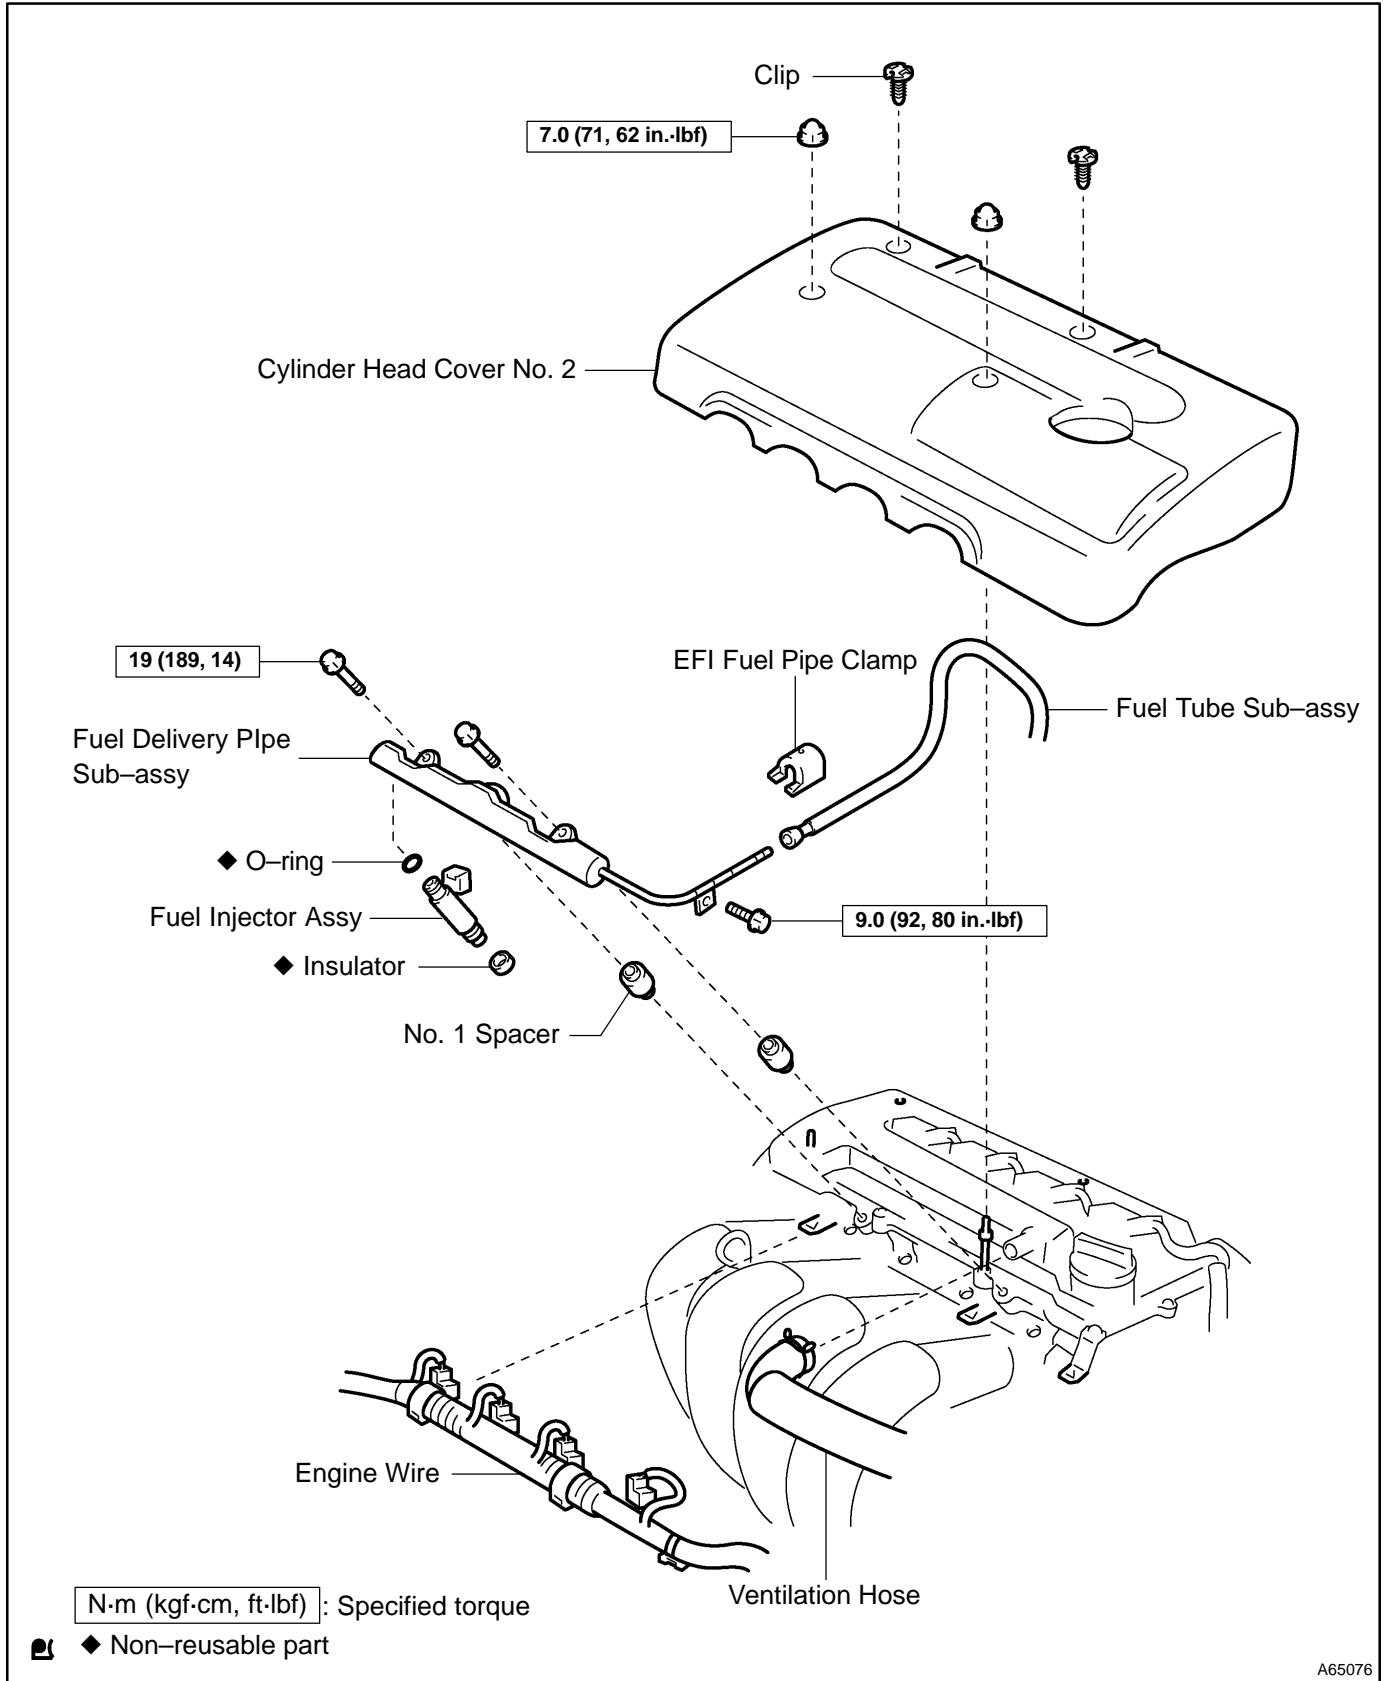

# FUEL INJECTOR ASSY (1ZZ-FE) COMPONENTS

110F2-01

A65076