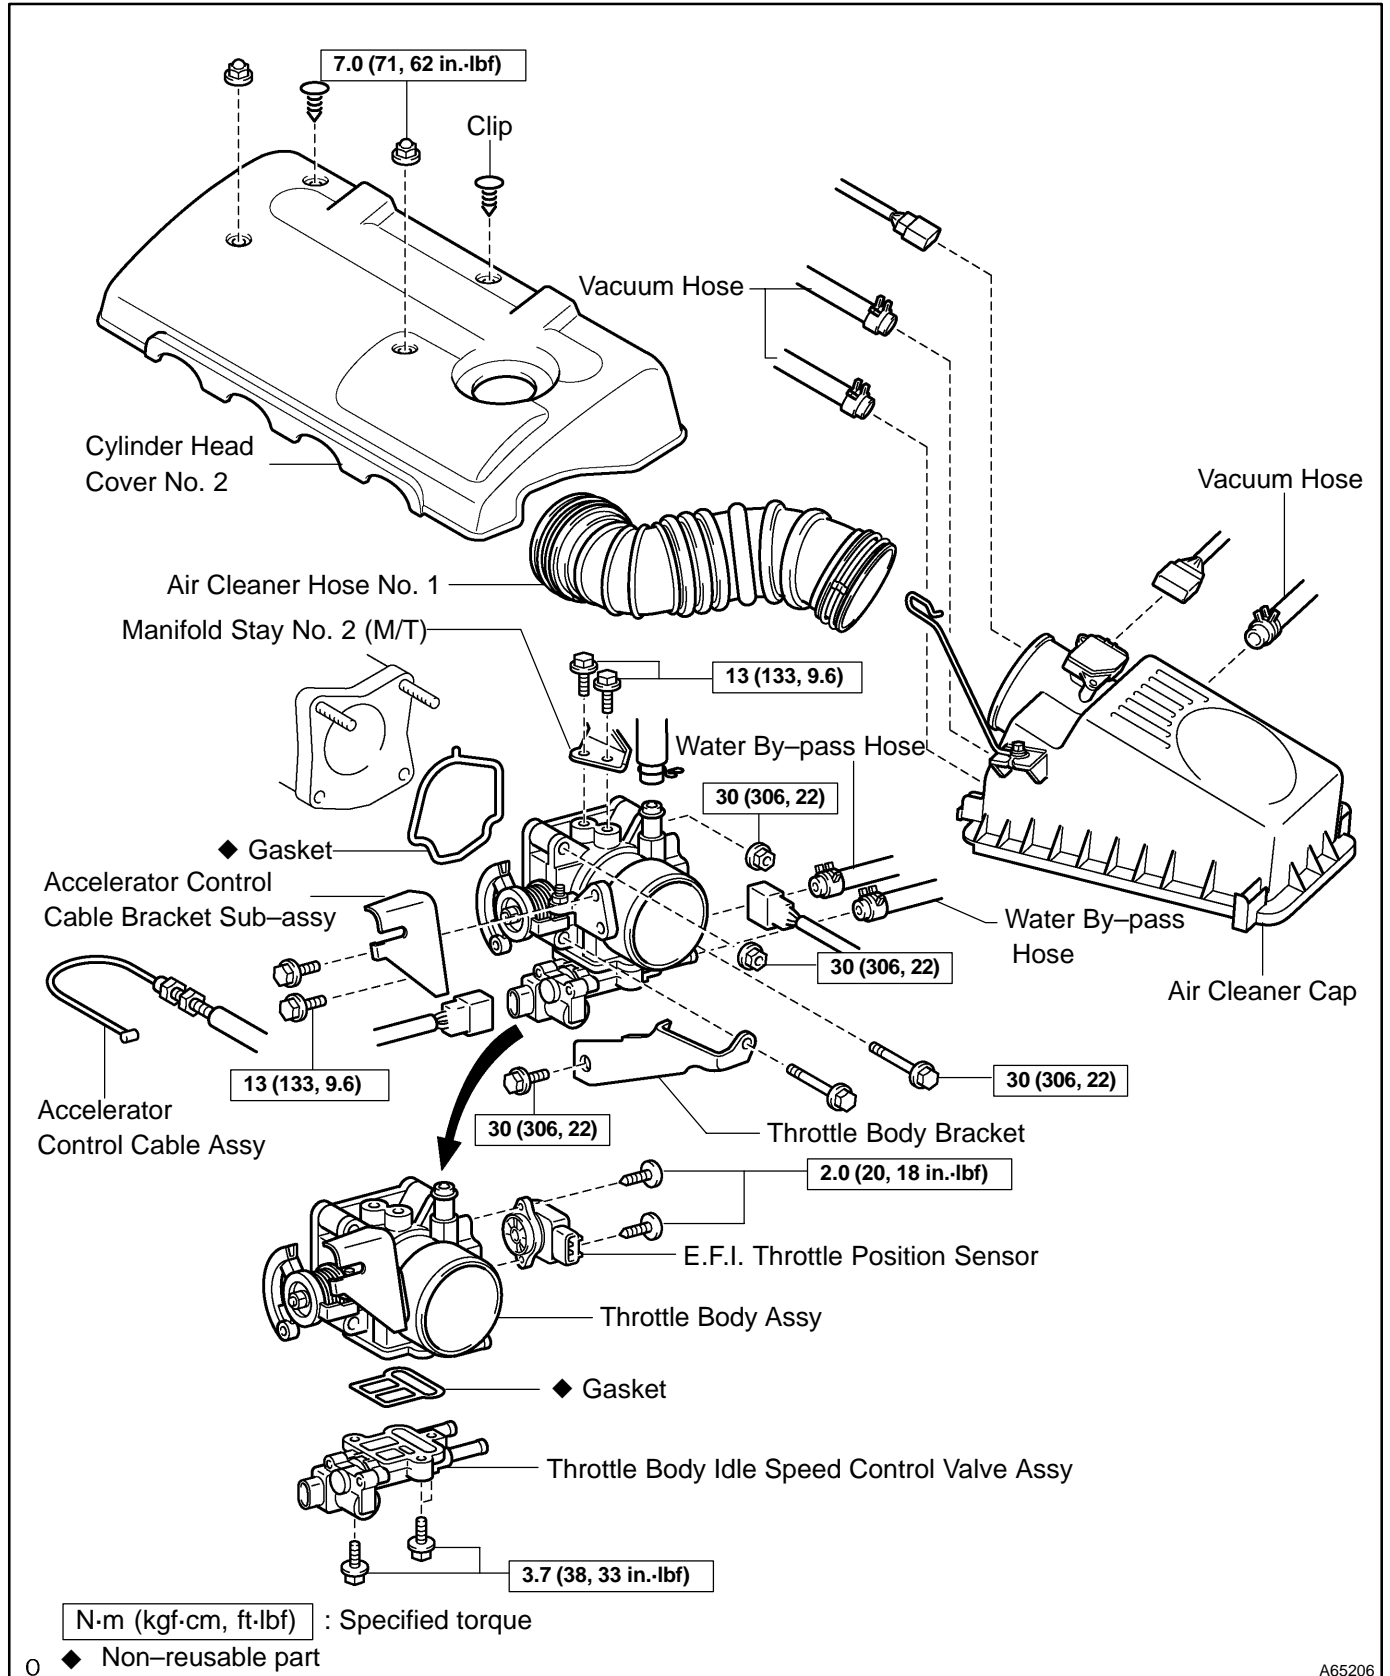

THROTTLE BODY ASSY (1ZZ-FE) COMPONENTS

1008M-01

A65206